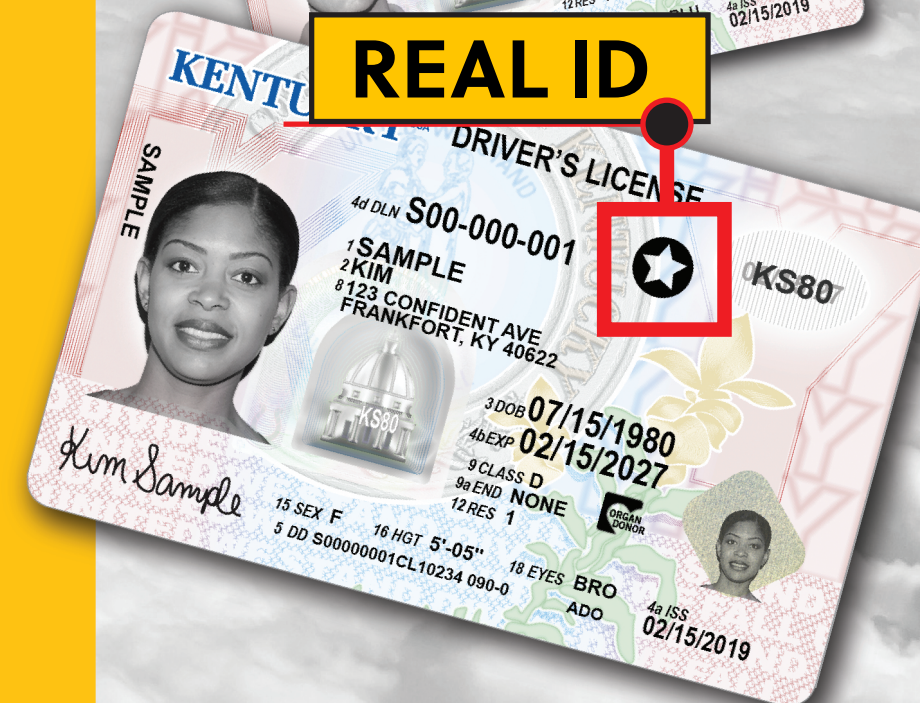

DRIVER LICENSING SERVICES MOVING JULY 26

**MARTIN COUNTY OFFICE OF THE CIRCUIT COURT CLERK
WILL NO LONGER ISSUE LICENSES, PERMITS, OR IDS.**

Residents must visit any

DRIVER LICENSING REGIONAL OFFICE

Operated by the Kentucky Transportation Cabinet

To schedule an appointment and find the nearest location,

visit drive.ky.gov

(limited walk-ins accepted)

DRIVER TESTING APPLICANTS:

Schedule an appointment with kentuckystatepolice.org/driver-testing

Clerk will renew cards remotely for a limited time for eligible applicants. Learn more at drive.ky.gov.

**DRIVER LICENSING
REGIONAL OFFICE**

**NOW OFFERING
2 VERSIONS**

STANDARD

REAL ID

**ARRIVE
PREPARED.**

Take the
IDocument quiz
at REALIDKY.com

REAL IDs are the only
card version accepted
for U.S. air travel and
entry onto military
bases and select
federal buildings
starting May 3, 2023.
Take the IDocument
quiz at REALIDKY.com
to get a personalized
list of required
documents to bring
when applying.