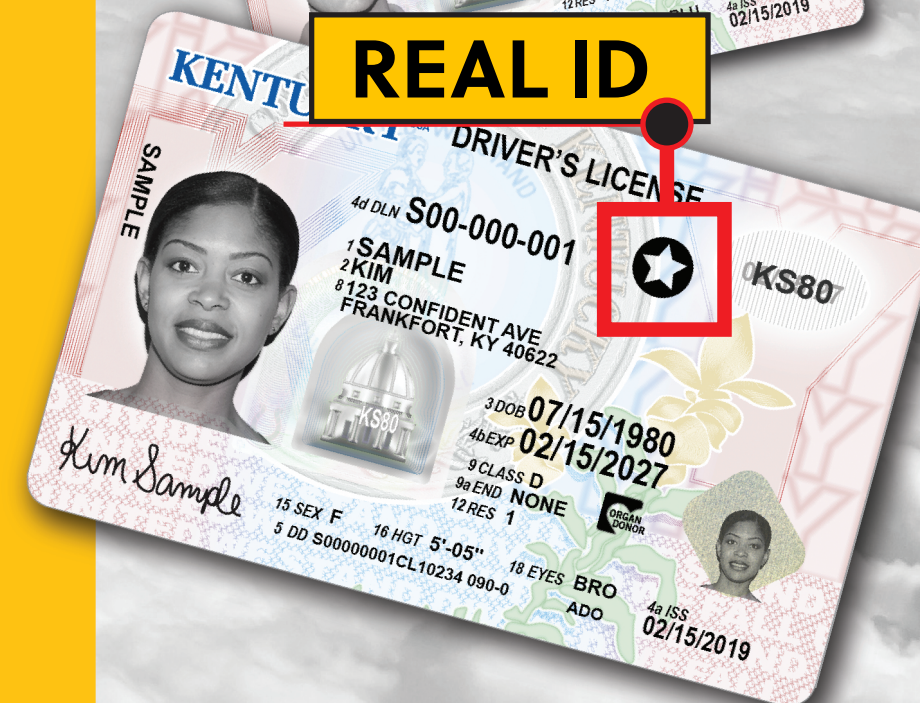

DRIVER LICENSING SERVICES MOVING JULY 26

**HICKMAN COUNTY OFFICE OF THE CIRCUIT COURT CLERK
WILL NO LONGER ISSUE LICENSES, PERMITS, OR IDS.**

Residents must visit any

DRIVER LICENSING REGIONAL OFFICE

Operated by the Kentucky Transportation Cabinet

To schedule an appointment and find the nearest location,

visit drive.ky.gov

(limited walk-ins accepted)

DRIVER TESTING APPLICANTS:

Schedule an appointment with kentuckystatepolice.org/driver-testing

Clerk will renew cards remotely for a limited time for eligible applicants. Learn more at drive.ky.gov.

DRIVER LICENSING
REGIONAL OFFICE

**NOW OFFERING
2 VERSIONS**

STANDARD

REAL ID

**ARRIVE
PREPARED.**

Take the
IDocument quiz
at REALIDKY.com

REAL IDs are the only
card version accepted
for U.S. air travel and
entry onto military
bases and select
federal buildings
starting May 3, 2023.
Take the IDocument
quiz at REALIDKY.com
to get a personalized
list of required
documents to bring
when applying.