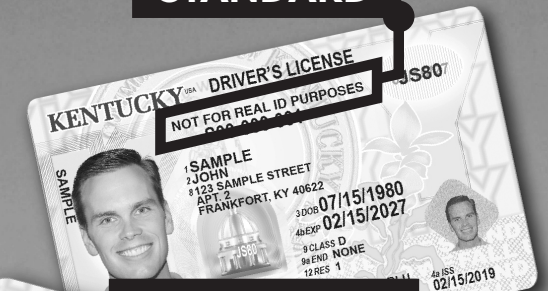

DRIVER LICENSING SERVICES MOVING JULY 26

**BALLARD COUNTY OFFICE OF THE CIRCUIT COURT CLERK
WILL NO LONGER ISSUE LICENSES, PERMITS, OR IDS.**

Residents must visit any

**DRIVER LICENSING
REGIONAL OFFICE**

Operated by the Kentucky Transportation Cabinet

To schedule an appointment and find the nearest location,

visit drive.ky.gov

(limited walk-ins accepted)

DRIVER TESTING APPLICANTS:

Schedule an appointment with kentuckystatepolice.org/driver-testing

Clerk will renew cards remotely for a limited time for eligible applicants. Learn more at drive.ky.gov.

**DRIVER LICENSING
REGIONAL OFFICE**

**NOW OFFERING
2 VERSIONS**

STANDARD

REAL ID

**ARRIVE
PREPARED.**