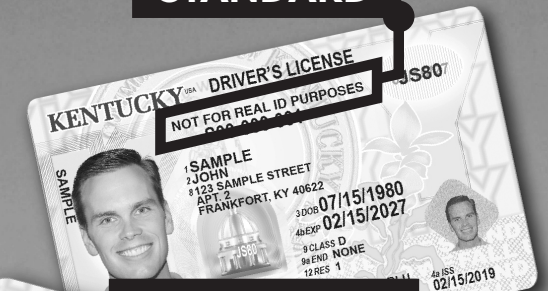

DRIVER LICENSING SERVICES MOVING JUNE 28

**WOLFE COUNTY OFFICE OF THE CIRCUIT COURT CLERK
WILL NO LONGER ISSUE LICENSES, PERMITS, OR IDS.**

Residents must visit any

**DRIVER LICENSING
REGIONAL OFFICE**

Operated by the Kentucky Transportation Cabinet

To schedule an appointment and find the nearest location,

visit drive.ky.gov

(limited walk-ins accepted)

DRIVER TESTING APPLICANTS:

Schedule an appointment with kentuckystatepolice.org/driver-testing

Clerk will renew cards remotely for a limited time for eligible applicants. Learn more at drive.ky.gov.

DRIVER LICENSING
REGIONAL OFFICE

**NOW OFFERING
2 VERSIONS**

STANDARD

REAL ID

**ARRIVE
PREPARED.**

Take the
IDocument quiz
at REALIDKY.com

REAL IDs are the only
card version accepted
for U.S. air travel and
entry onto military
bases and select
federal buildings
starting May 3, 2023.
Take the IDocument
quiz at REALIDKY.com
to get a personalized
list of required
documents to bring
when applying.