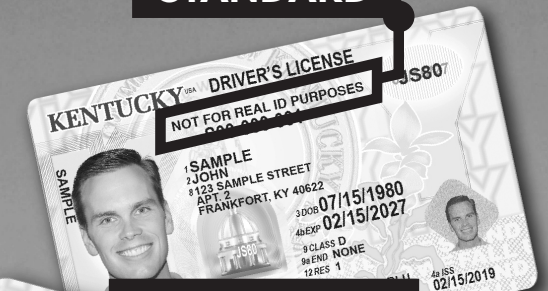

DRIVER LICENSING SERVICES MOVING JUNE 28

**ROCKCASTLE COUNTY OFFICE OF THE CIRCUIT COURT CLERK
WILL NO LONGER ISSUE LICENSES, PERMITS, OR IDS.**

Residents must visit any

**DRIVER LICENSING
REGIONAL OFFICE**

Operated by the Kentucky Transportation Cabinet

To schedule an appointment and find the nearest location,

visit drive.ky.gov

(limited walk-ins accepted)

DRIVER TESTING APPLICANTS:

Schedule an appointment with kentuckystatepolice.org/driver-testing

Clerk will renew cards remotely for a limited time for eligible applicants. Learn more at drive.ky.gov.

**DRIVER LICENSING
REGIONAL OFFICE**

**NOW OFFERING
2 VERSIONS**

STANDARD

REAL ID

**ARRIVE
PREPARED.**