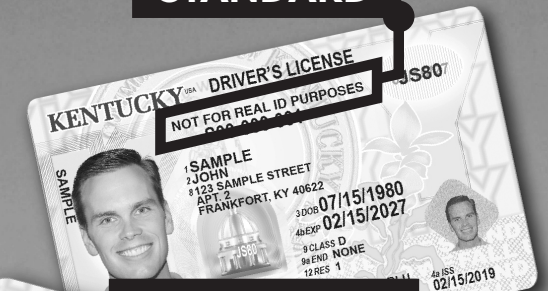

DRIVER LICENSING SERVICES MOVING JUNE 28

**OWSLEY COUNTY OFFICE OF THE CIRCUIT COURT CLERK
WILL NO LONGER ISSUE LICENSES, PERMITS, OR IDS.**

Residents must visit any

**DRIVER LICENSING
REGIONAL OFFICE**

Operated by the Kentucky Transportation Cabinet

To schedule an appointment and find the nearest location,

visit drive.ky.gov

(limited walk-ins accepted)

DRIVER TESTING APPLICANTS:

Schedule an appointment with kentuckystatepolice.org/driver-testing

Clerk will renew cards remotely for a limited time for eligible applicants. Learn more at drive.ky.gov.

**DRIVER LICENSING
REGIONAL OFFICE**

**NOW OFFERING
2 VERSIONS**

STANDARD

REAL ID

**ARRIVE
PREPARED.**

Take the
IDocument quiz
at REALIDKY.com

REAL IDs are the only
card version accepted
for U.S. air travel and
entry onto military
bases and select
federal buildings
starting May 3, 2023.
Take the IDocument
quiz at REALIDKY.com
to get a personalized
list of required
documents to bring
when applying.