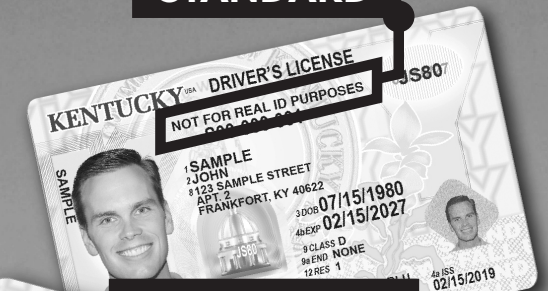

DRIVER LICENSING SERVICES MOVING JUNE 28

**OWEN COUNTY OFFICE OF THE CIRCUIT COURT CLERK
WILL NO LONGER ISSUE LICENSES, PERMITS, OR IDS.**

Residents must visit any

**DRIVER LICENSING
REGIONAL OFFICE**

Operated by the Kentucky Transportation Cabinet

To schedule an appointment and find the nearest location,

visit drive.ky.gov

(limited walk-ins accepted)

DRIVER TESTING APPLICANTS:

Schedule an appointment with kentuckystatepolice.org/driver-testing

Clerk will renew cards remotely for a limited time for eligible applicants. Learn more at drive.ky.gov.

**DRIVER LICENSING
REGIONAL OFFICE**

**NOW OFFERING
2 VERSIONS**

STANDARD

REAL ID

**ARRIVE
PREPARED.**

Take the
IDocument quiz
at REALIDKY.com

REAL IDs are the only
card version accepted
for U.S. air travel and
entry onto military
bases and select
federal buildings
starting May 3, 2023.
Take the IDocument
quiz at REALIDKY.com
to get a personalized
list of required
documents to bring
when applying.