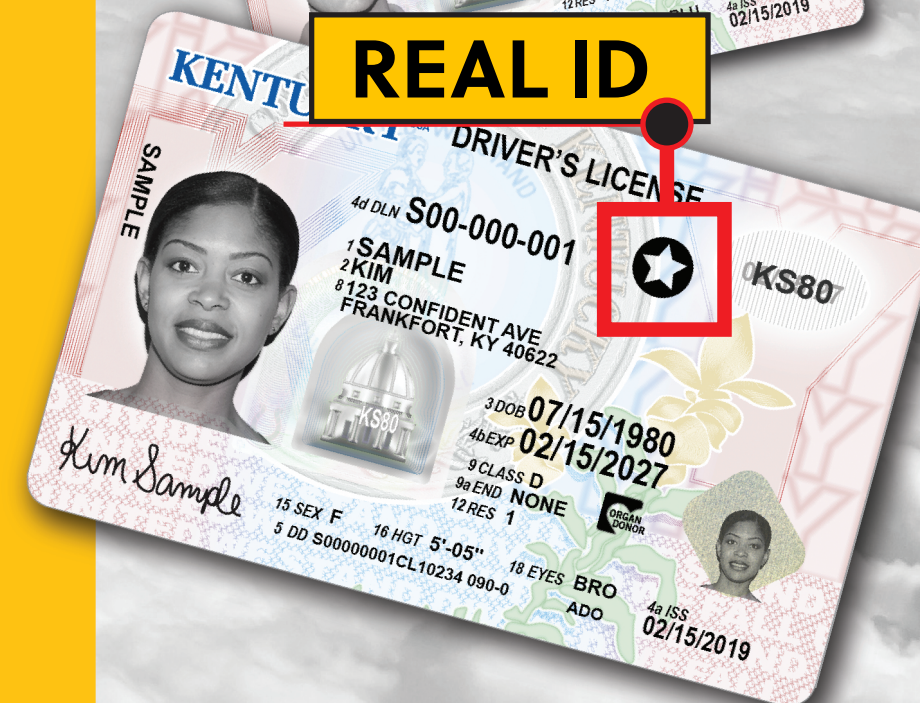

DRIVER LICENSING SERVICES MOVING JUNE 28

**OWEN COUNTY OFFICE OF THE CIRCUIT COURT CLERK
WILL NO LONGER ISSUE LICENSES, PERMITS, OR IDS.**

Residents must visit any

DRIVER LICENSING REGIONAL OFFICE

Operated by the Kentucky Transportation Cabinet

To schedule an appointment and find the nearest location,

visit drive.ky.gov

(limited walk-ins accepted)

DRIVER TESTING APPLICANTS:

Schedule an appointment with kentuckystatepolice.org/driver-testing

Clerk will renew cards remotely for a limited time for eligible applicants. Learn more at drive.ky.gov.

**DRIVER LICENSING
REGIONAL OFFICE**

**NOW OFFERING
2 VERSIONS**

STANDARD

REAL ID

**ARRIVE
PREPARED.**

Take the
IDocument quiz
at REALIDKY.com

REAL IDs are the only
card version accepted
for U.S. air travel and
entry onto military
bases and select
federal buildings
starting May 3, 2023.
Take the IDocument
quiz at REALIDKY.com
to get a personalized
list of required
documents to bring
when applying.