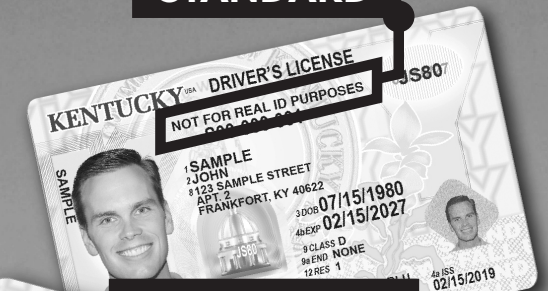

DRIVER LICENSING SERVICES MOVING MAY 24

**METCALFE COUNTY OFFICE OF THE CIRCUIT COURT CLERK
WILL NO LONGER ISSUE LICENSES, PERMITS, OR IDS.**

Residents must visit any

**DRIVER LICENSING
REGIONAL OFFICE**

Operated by the Kentucky Transportation Cabinet

To schedule an appointment and find the nearest location,

visit drive.ky.gov

(limited walk-ins accepted)

DRIVER TESTING APPLICANTS:

Schedule an appointment with kentuckystatepolice.org/driver-testing

Clerk will renew cards remotely for a limited time for eligible applicants. Learn more at drive.ky.gov.

**DRIVER LICENSING
REGIONAL OFFICE**

**NOW OFFERING
2 VERSIONS**

STANDARD

REAL ID

**ARRIVE
PREPARED.**