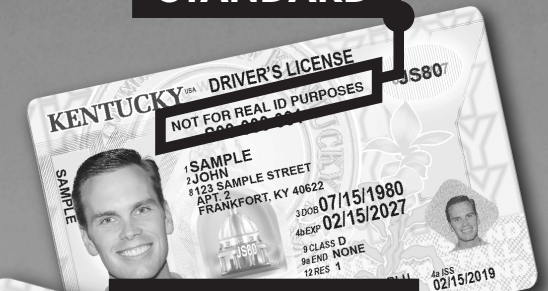

DRIVER LICENSING SERVICES MOVING MAY 24

**GREEN COUNTY OFFICE OF THE CIRCUIT COURT CLERK WILL
NO LONGER ISSUE LICENSES, PERMITS, OR IDS.**

Residents must visit any

**DRIVER LICENSING
REGIONAL OFFICE**

Operated by the Kentucky Transportation Cabinet

To schedule an appointment and find the nearest location,

visit drive.ky.gov

(limited walk-ins accepted)

DRIVER TESTING APPLICANTS:

Schedule an appointment with kentuckystatepolice.org/driver-testing

Clerk will renew cards remotely for a limited time for eligible applicants. Learn more at drive.ky.gov.

**DRIVER LICENSING
REGIONAL OFFICE**

**NOW OFFERING
2 VERSIONS**

STANDARD

REAL ID

**ARRIVE
PREPARED.**

Take the
IDocument quiz
at REALIDKY.com

REAL IDs are the only
card version accepted
for U.S. air travel and
entry onto military
bases and select
federal buildings
starting May 3, 2023.
Take the IDocument
quiz at REALIDKY.com
to get a personalized
list of required
documents to bring
when applying.