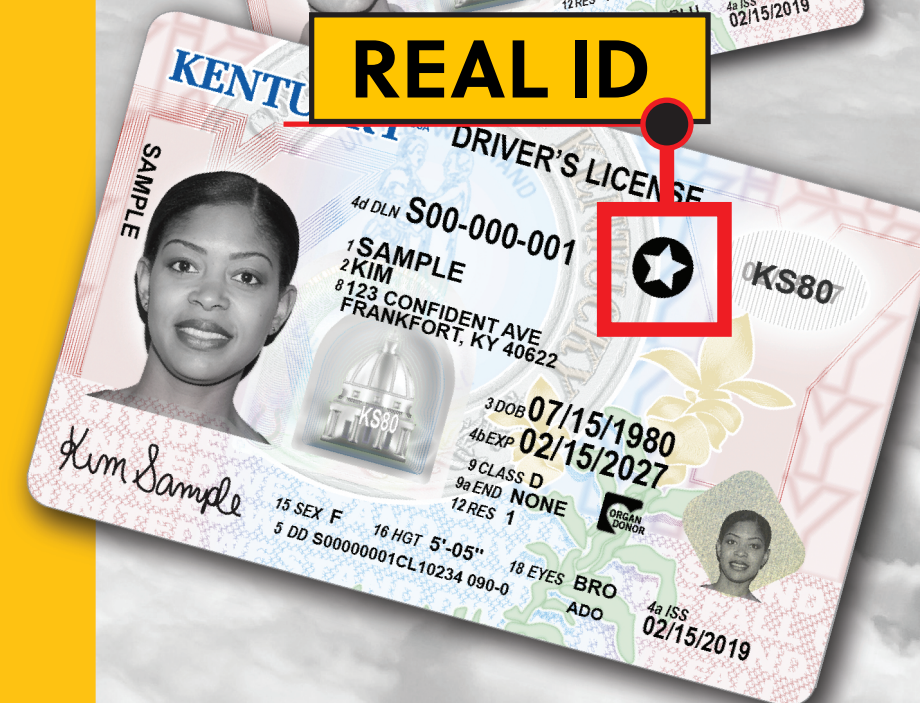

# DRIVER LICENSING SERVICES MOVING MAY 24

**METCALFE COUNTY OFFICE OF THE CIRCUIT COURT CLERK  
WILL NO LONGER ISSUE LICENSES, PERMITS, OR IDS.**

*Residents must visit any*

## DRIVER LICENSING REGIONAL OFFICE

Operated by the Kentucky Transportation Cabinet

To schedule an appointment and find the nearest location,

**visit [drive.ky.gov](https://drive.ky.gov)**

*(limited walk-ins accepted)*

**DRIVER TESTING APPLICANTS:**

Schedule an appointment with [kentuckystatepolice.org/driver-testing](https://kentuckystatepolice.org/driver-testing)

**Clerk will renew cards remotely for a limited time for eligible applicants. Learn more at [drive.ky.gov](https://drive.ky.gov).**

**DRIVER LICENSING  
REGIONAL OFFICE**

**NOW OFFERING  
2 VERSIONS**

**STANDARD**

**REAL ID**

**ARRIVE  
PREPARED.**

Take the  
IDocument quiz  
at [REALIDKY.com](https://REALIDKY.com)

REAL IDs are the only  
card version accepted  
for U.S. air travel and  
entry onto military  
bases and select  
federal buildings  
starting May 3, 2023.  
Take the IDocument  
quiz at [REALIDKY.com](https://REALIDKY.com)  
to get a personalized  
list of required  
documents to bring  
when applying.