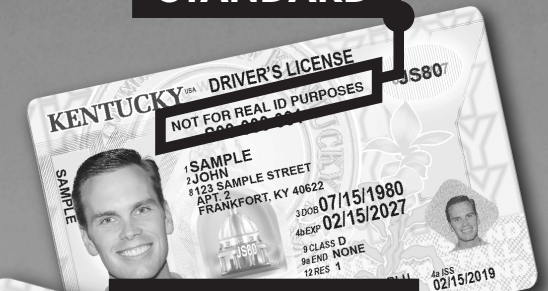

DRIVER LICENSING SERVICES MOVING MAY 24

**CALDWELL COUNTY OFFICE OF THE CIRCUIT COURT CLERK
WILL NO LONGER ISSUE LICENSES, PERMITS, OR IDS.**

Residents must visit any

**DRIVER LICENSING
REGIONAL OFFICE**

Operated by the Kentucky Transportation Cabinet

To schedule an appointment and find the nearest location,

visit drive.ky.gov

(limited walk-ins accepted)

DRIVER TESTING APPLICANTS:

Schedule an appointment with kentuckystatepolice.org/driver-testing

Clerk will renew cards remotely for a limited time for eligible applicants. Learn more at drive.ky.gov.

**DRIVER LICENSING
REGIONAL OFFICE**

**NOW OFFERING
2 VERSIONS**

STANDARD

REAL ID

**ARRIVE
PREPARED.**