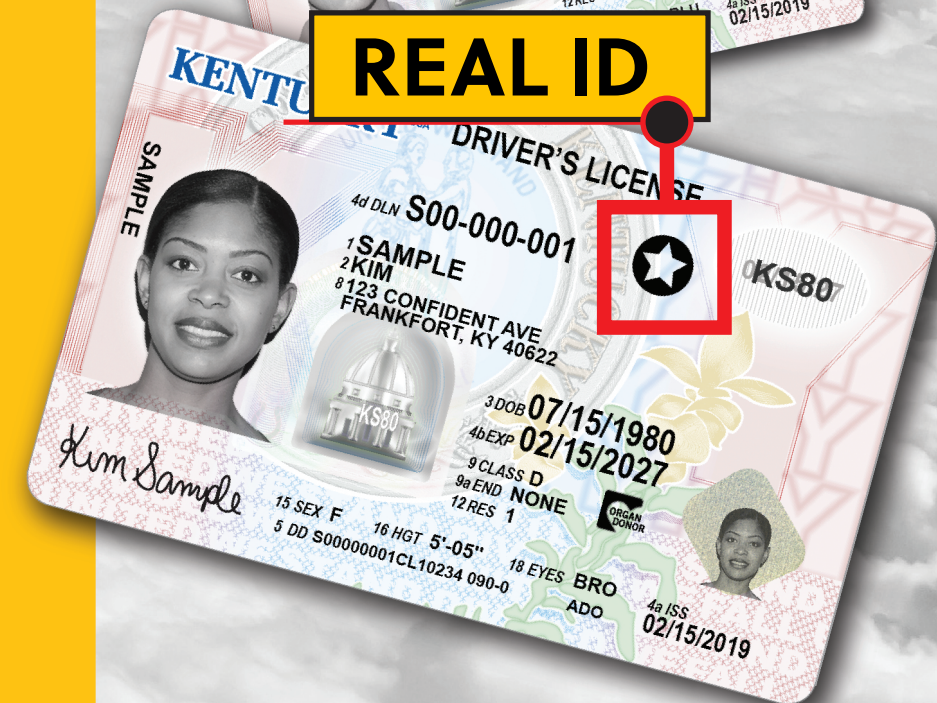

DRIVER LICENSING SERVICES MOVING MARCH 22

**WOODFORD COUNTY OFFICE OF THE CIRCUIT COURT CLERK
WILL NO LONGER ISSUE LICENSES, PERMITS, OR IDS.**

Residents must visit any

DRIVER LICENSING REGIONAL OFFICE

Operated by the Kentucky Transportation Cabinet

To schedule an appointment and find the nearest location,

visit drive.ky.gov

(limited walk-ins accepted)

DRIVER TESTING APPLICANTS:

Schedule an appointment with kentuckystatepolice.org/driver-testing

Clerk will renew cards remotely for a limited time for eligible applicants. Learn more at drive.ky.gov.

**DRIVER LICENSING
REGIONAL OFFICE**

**NOW OFFERING
2 VERSIONS**

STANDARD

REAL ID

**ARRIVE
PREPARED.**

Take the
IDocument quiz
at REALIDKY.com

REAL IDs are the only
card version accepted
for U.S. air travel and
entry onto military
bases and select
federal buildings
starting May 3, 2023.
Take the IDocument
quiz at REALIDKY.com
to get a personalized
list of required
documents to bring
when applying.