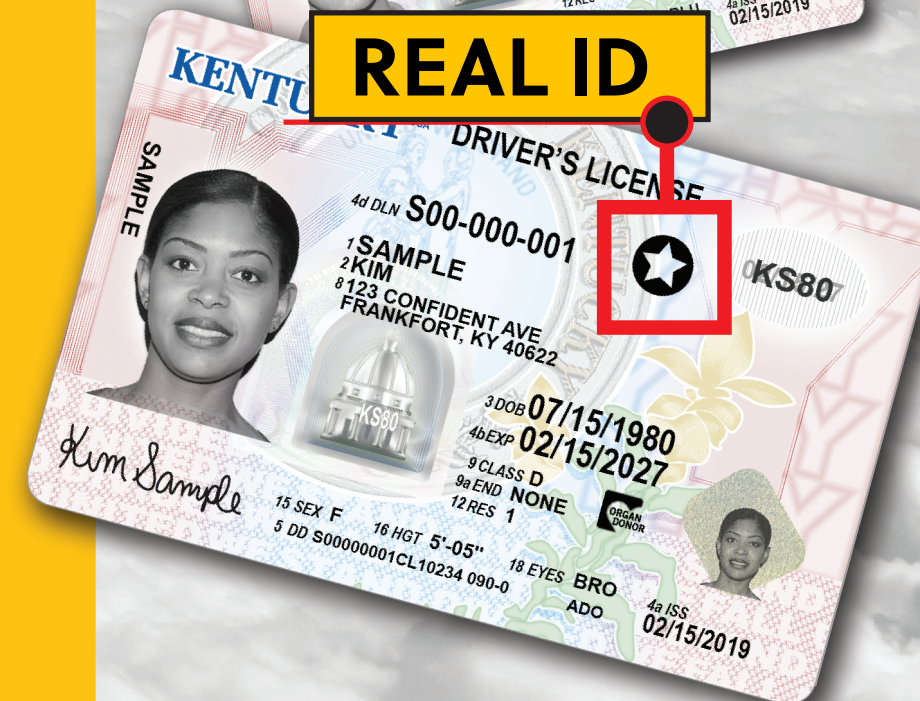

DRIVER LICENSING SERVICES MOVING APRIL 26

**PULASKI COUNTY OFFICE OF THE CIRCUIT COURT CLERK
WILL NO LONGER ISSUE LICENSES, PERMITS, OR IDS.**

Residents must visit any

DRIVER LICENSING REGIONAL OFFICE

Operated by the Kentucky Transportation Cabinet

To schedule an appointment and find the nearest location,

visit drive.ky.gov

(limited walk-ins accepted)

DRIVER TESTING APPLICANTS:

Schedule an appointment with kentuckystatepolice.org/driver-testing

Clerk will renew cards remotely for a limited time for eligible applicants. Learn more at drive.ky.gov.

**DRIVER LICENSING
REGIONAL OFFICE**

**NOW OFFERING
2 VERSIONS**

STANDARD

REAL ID

ARRIVE PREPARED.

Take the
IDocument quiz
at REALIDKY.com

REAL IDs are the only
card version accepted
for U.S. air travel and
entry onto military
bases and select
federal buildings
starting May 3, 2023.
Take the IDocument
quiz at REALIDKY.com
to get a personalized
list of required
documents to bring
when applying.