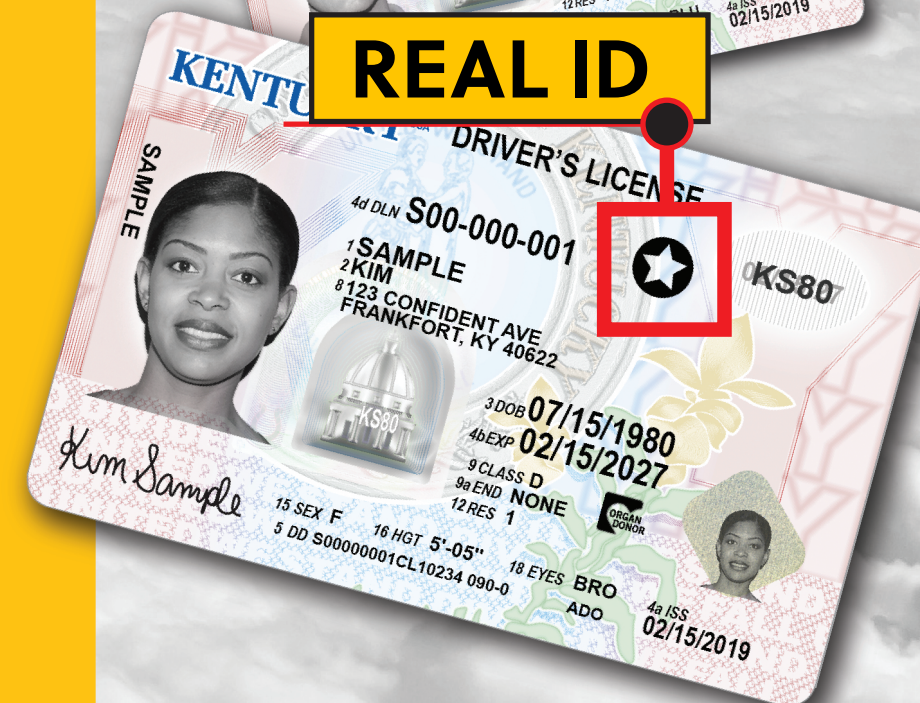

DRIVER LICENSING SERVICES MOVING APRIL 26

**MADISON COUNTY OFFICE OF THE CIRCUIT COURT CLERK
WILL NO LONGER ISSUE LICENSES, PERMITS, OR IDS.**

Residents must visit any

DRIVER LICENSING REGIONAL OFFICE

Operated by the Kentucky Transportation Cabinet

To schedule an appointment and find the nearest location,

visit drive.ky.gov

(limited walk-ins accepted)

DRIVER TESTING APPLICANTS:

Schedule an appointment with kentuckystatepolice.org/driver-testing

Clerk will renew cards remotely for a limited time for eligible applicants. Learn more at drive.ky.gov.

DRIVER LICENSING
REGIONAL OFFICE

**NOW OFFERING
2 VERSIONS**

STANDARD

REAL ID

ARRIVE PREPARED.

Take the
IDocument quiz
at REALIDKY.com

REAL IDs are the only card version accepted for U.S. air travel and entry onto military bases and select federal buildings starting May 3, 2023. Take the IDocument quiz at REALIDKY.com to get a personalized list of required documents to bring when applying.