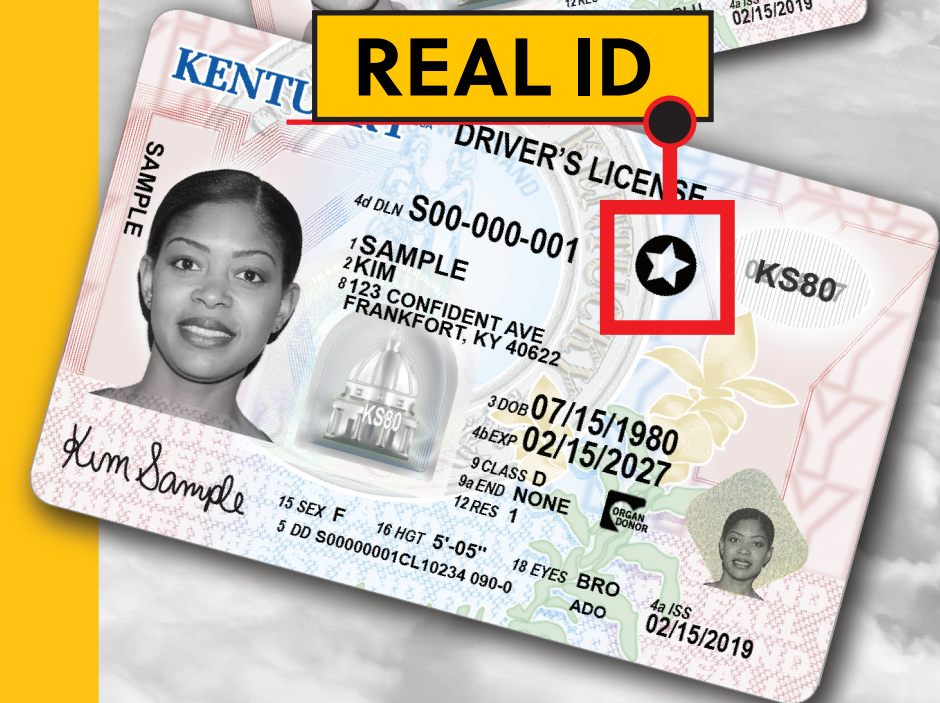

DRIVER LICENSING SERVICES MOVING APRIL 26

**HOPKINS COUNTY OFFICE OF THE CIRCUIT COURT CLERK
WILL NO LONGER ISSUE LICENSES, PERMITS, OR IDS.**

Residents must visit any

DRIVER LICENSING REGIONAL OFFICE

Operated by the Kentucky Transportation Cabinet

To schedule an appointment and find the nearest location,

visit drive.ky.gov

(limited walk-ins accepted)

DRIVER TESTING APPLICANTS:

Schedule an appointment with kentuckystatepolice.org/driver-testing

Clerk will renew cards remotely for a limited time for eligible applicants. Learn more at drive.ky.gov.

**DRIVER LICENSING
REGIONAL OFFICE**

**NOW OFFERING
2 VERSIONS**

STANDARD

REAL ID

**ARRIVE
PREPARED.**

Take the
IDocument quiz
at REALIDKY.com

REAL IDs are the only
card version accepted
for U.S. air travel and
entry onto military
bases and select
federal buildings
starting May 3, 2023.
Take the IDocument
quiz at REALIDKY.com
to get a personalized
list of required
documents to bring
when applying.