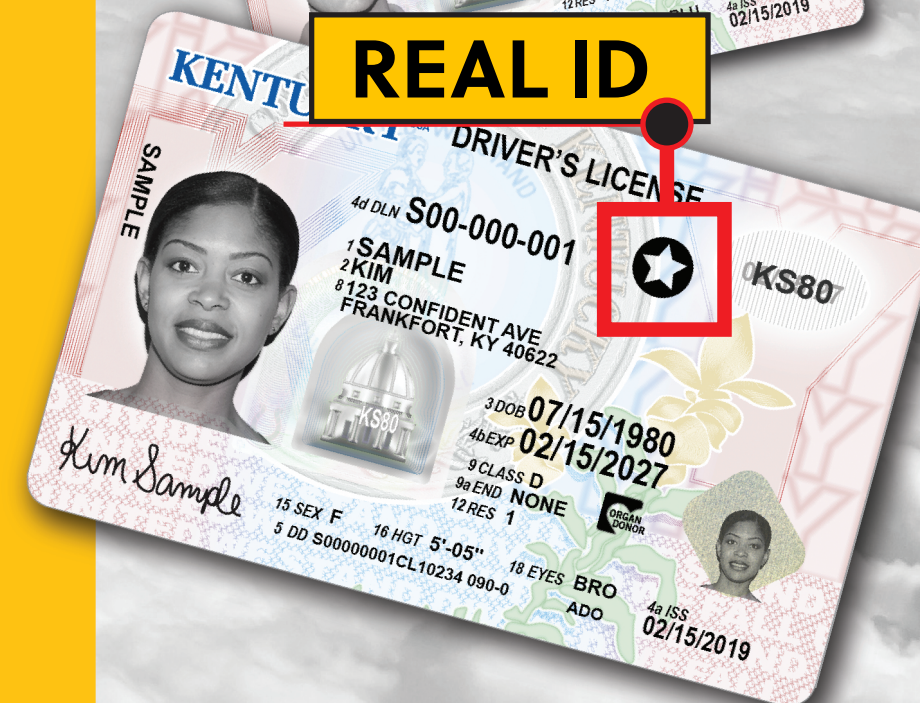

DRIVER LICENSING SERVICES MOVING APRIL 26

**FLOYD COUNTY OFFICE OF THE CIRCUIT COURT CLERK
WILL NO LONGER ISSUE LICENSES, PERMITS, OR IDS.**

Residents must visit any

DRIVER LICENSING REGIONAL OFFICE

Operated by the Kentucky Transportation Cabinet

To schedule an appointment and find the nearest location,

visit drive.ky.gov

(limited walk-ins accepted)

DRIVER TESTING APPLICANTS:

Schedule an appointment with kentuckystatepolice.org/driver-testing

Clerk will renew cards remotely for a limited time for eligible applicants. Learn more at drive.ky.gov.

**DRIVER LICENSING
REGIONAL OFFICE**

**NOW OFFERING
2 VERSIONS**

STANDARD

REAL ID

**ARRIVE
PREPARED.**

Take the
IDocument quiz
at REALIDKY.com

REAL IDs are the only card version accepted for U.S. air travel and entry onto military bases and select federal buildings starting May 3, 2023. Take the IDocument quiz at REALIDKY.com to get a personalized list of required documents to bring when applying.