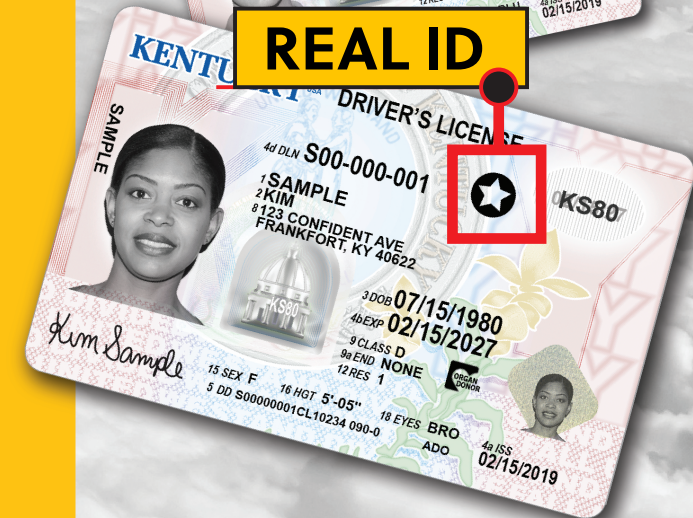

DRIVER LICENSING SERVICES MOVING APRIL 26

**ROWAN COUNTY OFFICE OF THE CIRCUIT COURT CLERK
WILL NO LONGER ISSUE LICENSES, PERMITS, OR IDS.**

Residents must visit any

**DRIVER LICENSING
REGIONAL OFFICE**

Operated by the Kentucky Transportation Cabinet

To schedule an appointment and find the nearest location,
visit drive.ky.gov
(limited walk-ins accepted)

DRIVER TESTING APPLICANTS:

Schedule an appointment with kentuckystatepolice.org/driver-testing

Clerk will renew cards remotely for a limited time for eligible applicants. Learn more at drive.ky.gov.

**DRIVER LICENSING
REGIONAL OFFICE**

**NOW OFFERING
2 VERSIONS**

STANDARD

REAL ID

**ARRIVE
PREPARED.**

Take the
IDocument quiz
at REALIDKY.com

REAL IDs are the only
card version accepted
for U.S. air travel and
entry onto military
bases and select
federal buildings
starting May 3, 2023.
Take the IDocument
quiz at REALIDKY.com
to get a personalized
list of required
documents to bring
when applying.