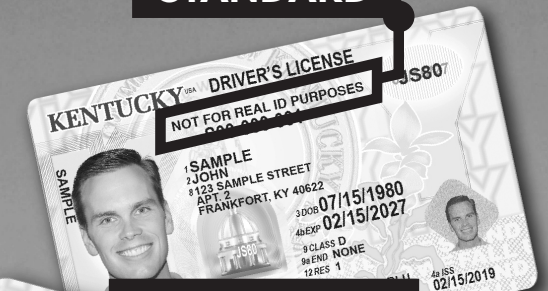

DRIVER LICENSING SERVICES MOVING APRIL 26

**ROWAN COUNTY OFFICE OF THE CIRCUIT COURT CLERK
WILL NO LONGER ISSUE LICENSES, PERMITS, OR IDS.**

Residents must visit any

**DRIVER LICENSING
REGIONAL OFFICE**

Operated by the Kentucky Transportation Cabinet

To schedule an appointment and find the nearest location,

visit drive.ky.gov

(limited walk-ins accepted)

DRIVER TESTING APPLICANTS:

Schedule an appointment with kentuckystatepolice.org/driver-testing

Clerk will renew cards remotely for a limited time for eligible applicants. Learn more at drive.ky.gov.

**DRIVER LICENSING
REGIONAL OFFICE**

**NOW OFFERING
2 VERSIONS**

STANDARD

REAL ID

**ARRIVE
PREPARED.**

Take the
IDocument quiz
at REALIDKY.com

REAL IDs are the only
card version accepted
for U.S. air travel and
entry onto military
bases and select
federal buildings
starting May 3, 2023.
Take the IDocument
quiz at REALIDKY.com
to get a personalized
list of required
documents to bring
when applying.