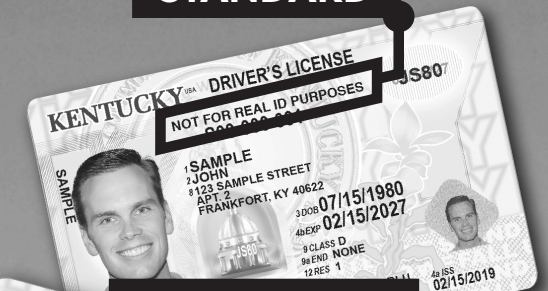

DRIVER LICENSING SERVICES MOVING APRIL 26

**MADISON COUNTY OFFICE OF THE CIRCUIT COURT CLERK
WILL NO LONGER ISSUE LICENSES, PERMITS, OR IDS.**

Residents must visit any

**DRIVER LICENSING
REGIONAL OFFICE**

Operated by the Kentucky Transportation Cabinet

To schedule an appointment and find the nearest location,

visit drive.ky.gov

(limited walk-ins accepted)

DRIVER TESTING APPLICANTS:

Schedule an appointment with kentuckystatepolice.org/driver-testing

Clerk will renew cards remotely for a limited time for eligible applicants. Learn more at drive.ky.gov.

**DRIVER LICENSING
REGIONAL OFFICE**

**NOW OFFERING
2 VERSIONS**

STANDARD

REAL ID

**ARRIVE
PREPARED.**