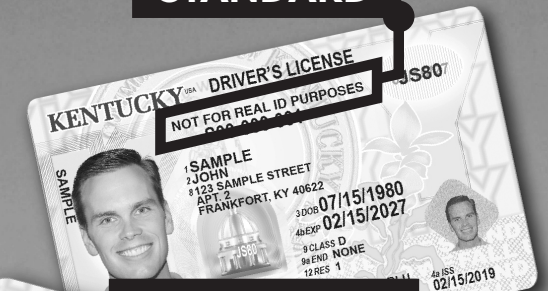

DRIVER LICENSING SERVICES MOVING MARCH 22

**FRANKLIN COUNTY OFFICE OF THE CIRCUIT COURT CLERK
WILL NO LONGER ISSUE LICENSES, PERMITS, OR IDS.**

Residents must visit any

**DRIVER LICENSING
REGIONAL OFFICE**

Operated by the Kentucky Transportation Cabinet

To schedule an appointment and find the nearest location,

visit drive.ky.gov

(limited walk-ins accepted)

DRIVER TESTING APPLICANTS:

Schedule an appointment with kentuckystatepolice.org/driver-testing

Clerk will renew cards remotely for a limited time for eligible applicants. Learn more at drive.ky.gov.

**DRIVER LICENSING
REGIONAL OFFICE**

**NOW OFFERING
2 VERSIONS**

STANDARD

REAL ID

**ARRIVE
PREPARED.**