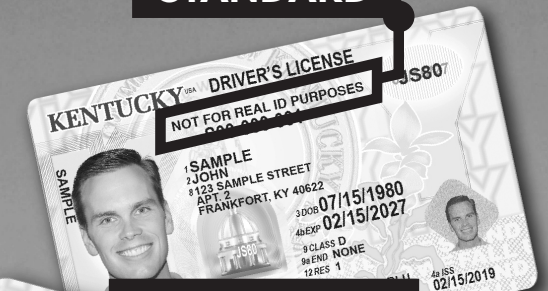

DRIVER LICENSING SERVICES MOVING APRIL 26

**BREATHITT COUNTY OFFICE OF THE CIRCUIT COURT CLERK
WILL NO LONGER ISSUE LICENSES, PERMITS, OR IDS.**

Residents must visit any

**DRIVER LICENSING
REGIONAL OFFICE**

Operated by the Kentucky Transportation Cabinet

To schedule an appointment and find the nearest location,

visit drive.ky.gov

(limited walk-ins accepted)

DRIVER TESTING APPLICANTS:

Schedule an appointment with kentuckystatepolice.org/driver-testing

Clerk will renew cards remotely for a limited time for eligible applicants. Learn more at drive.ky.gov.

**DRIVER LICENSING
REGIONAL OFFICE**

**NOW OFFERING
2 VERSIONS**

STANDARD

REAL ID

**ARRIVE
PREPARED.**