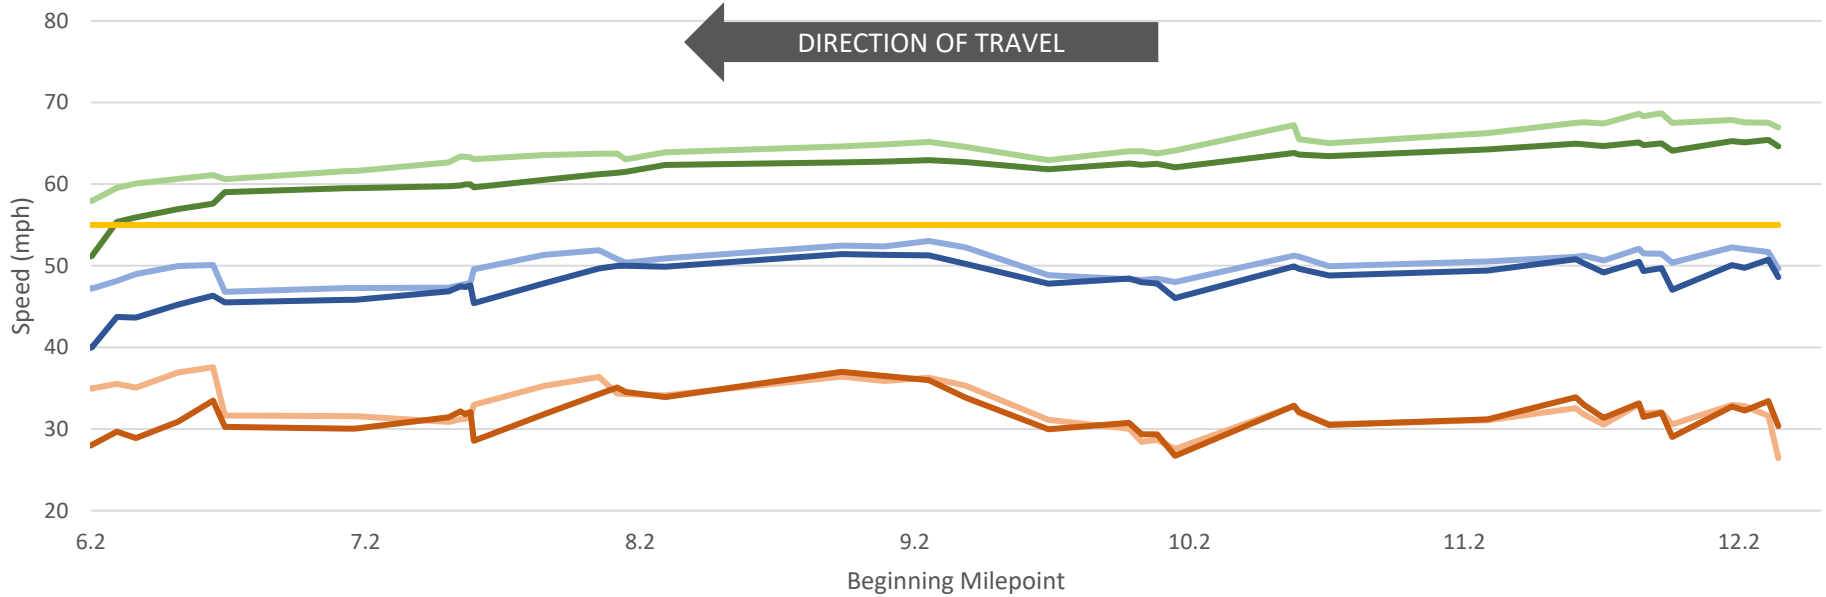

APPENDIX A:

Speed Data

I-64 Eastbound (7AM - 9AM)

DIRECTION OF TRAVEL

5th (Cars) 5th (Trucks) 50th (Cars) 50th (Trucks) 95th (Cars) 95th (Trucks) Speed Limit

I-64 Westbound (7AM - 9AM)

DIRECTION OF TRAVEL

5th (Cars) 5th (Trucks) 50th (Cars) 50th (Trucks) 95th (Cars) 95th (Trucks) Speed Limit

I-64 Eastbound (9AM - 3PM)

I-64 Westbound (9AM - 3PM)

I-64 Eastbound (3PM - 6PM)

I-64 Westbound (3PM - 6PM)