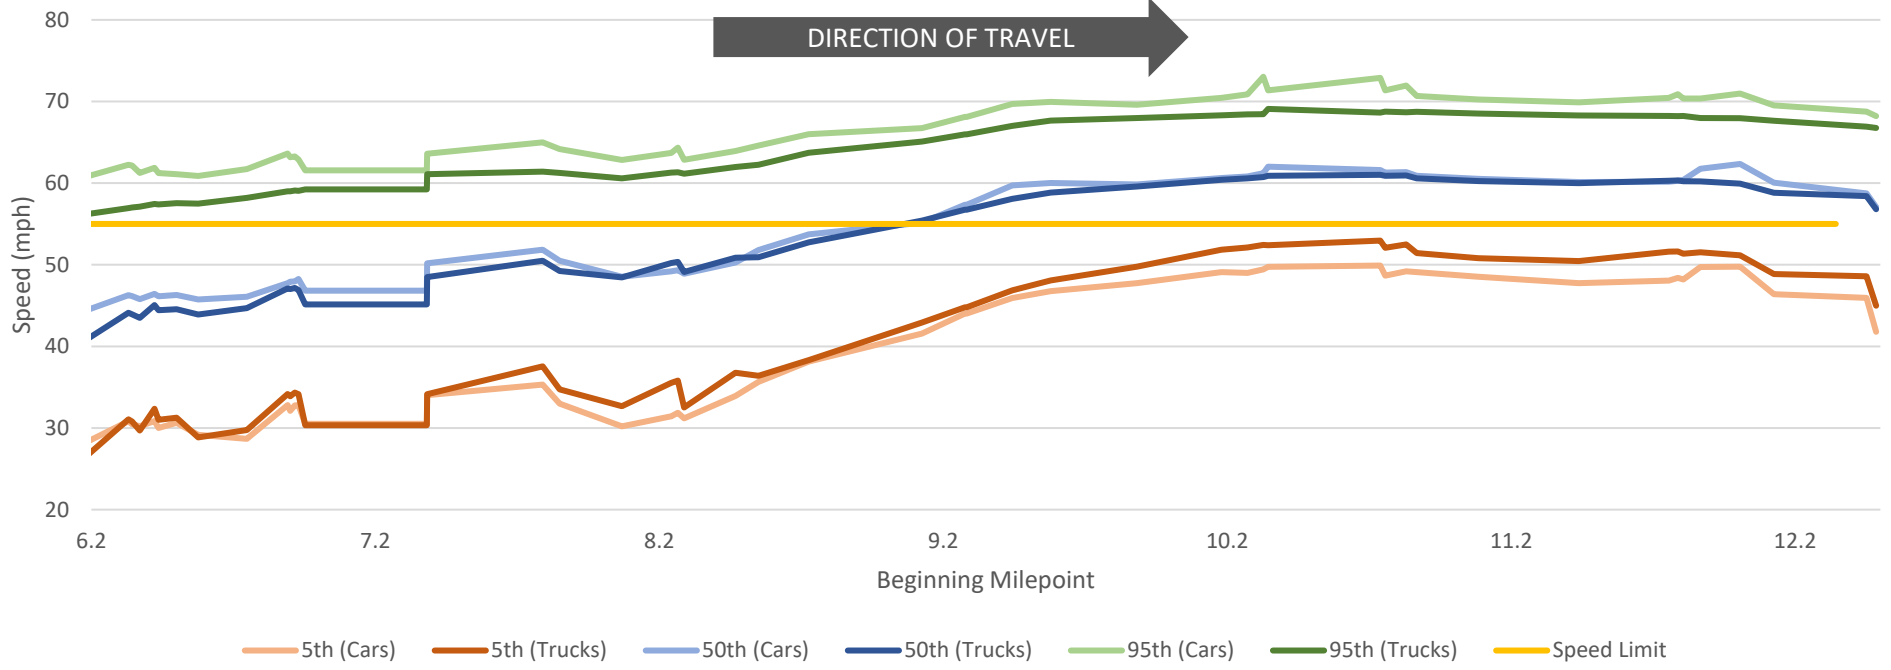

APPENDIX A:

Speed Data

I-64 Eastbound (7AM - 9AM)

DIRECTION OF TRAVEL

5th (Cars) 5th (Trucks) 50th (Cars) 50th (Trucks) 95th (Cars) 95th (Trucks) Speed Limit

I-64 Westbound (7AM - 9AM)

DIRECTION OF TRAVEL

5th (Cars) 5th (Trucks) 50th (Cars) 50th (Trucks) 95th (Cars) 95th (Trucks) Speed Limit

I-64 Eastbound (9AM - 3PM)

I-64 Westbound (9AM - 3PM)

I-64 Eastbound (3PM - 6PM)

I-64 Westbound (3PM - 6PM)