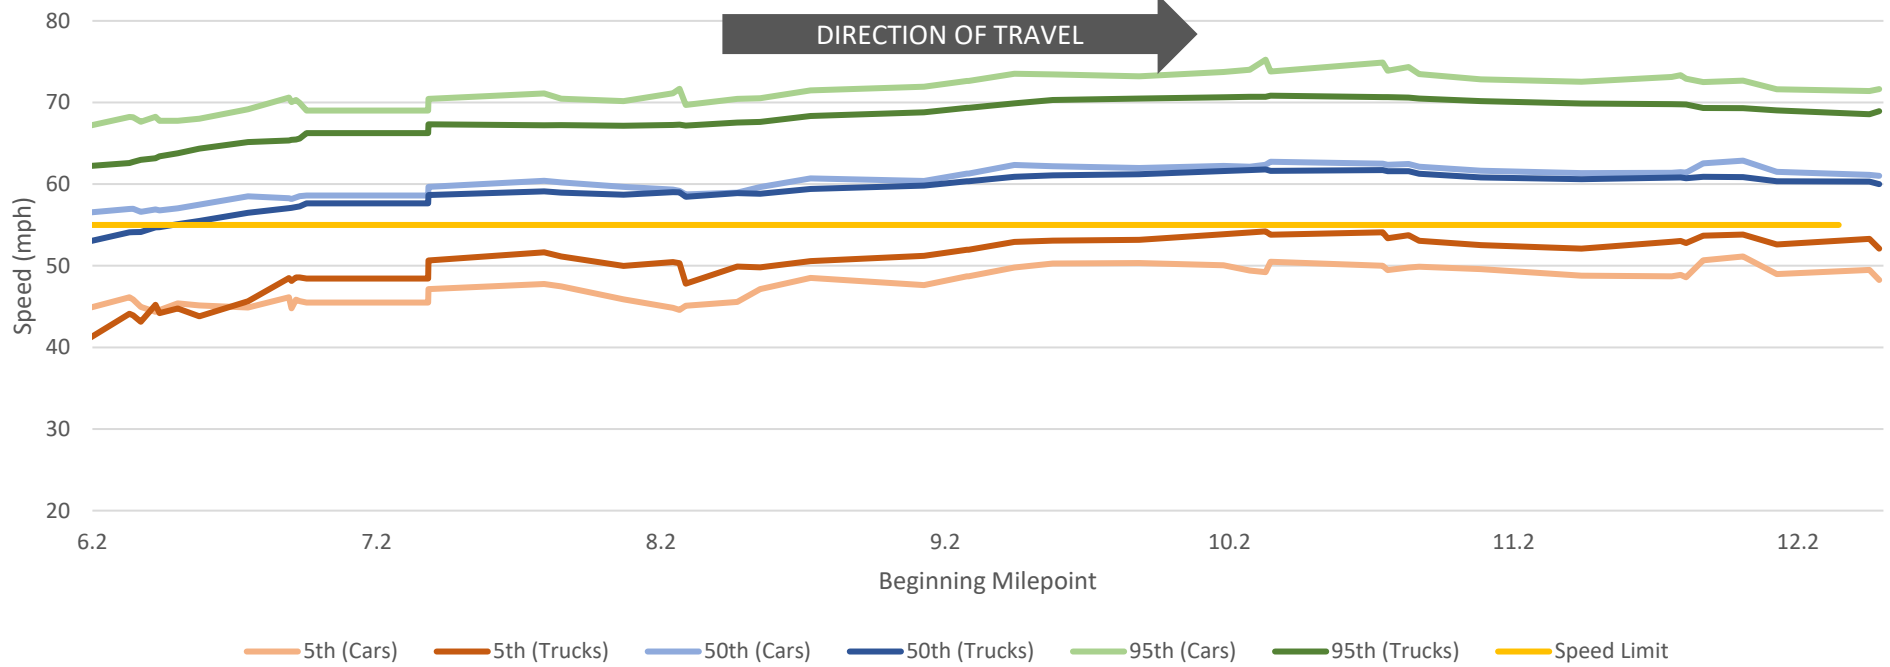

APPENDIX A:

Speed Data

I-64 Eastbound (7AM - 9AM)

DIRECTION OF TRAVEL

5th (Cars) 5th (Trucks) 50th (Cars) 50th (Trucks) 95th (Cars) 95th (Trucks) Speed Limit

I-64 Westbound (7AM - 9AM)

DIRECTION OF TRAVEL

5th (Cars) 5th (Trucks) 50th (Cars) 50th (Trucks) 95th (Cars) 95th (Trucks) Speed Limit

I-64 Eastbound (9AM - 3PM)

I-64 Westbound (9AM - 3PM)

I-64 Eastbound (3PM - 6PM)

I-64 Westbound (3PM - 6PM)