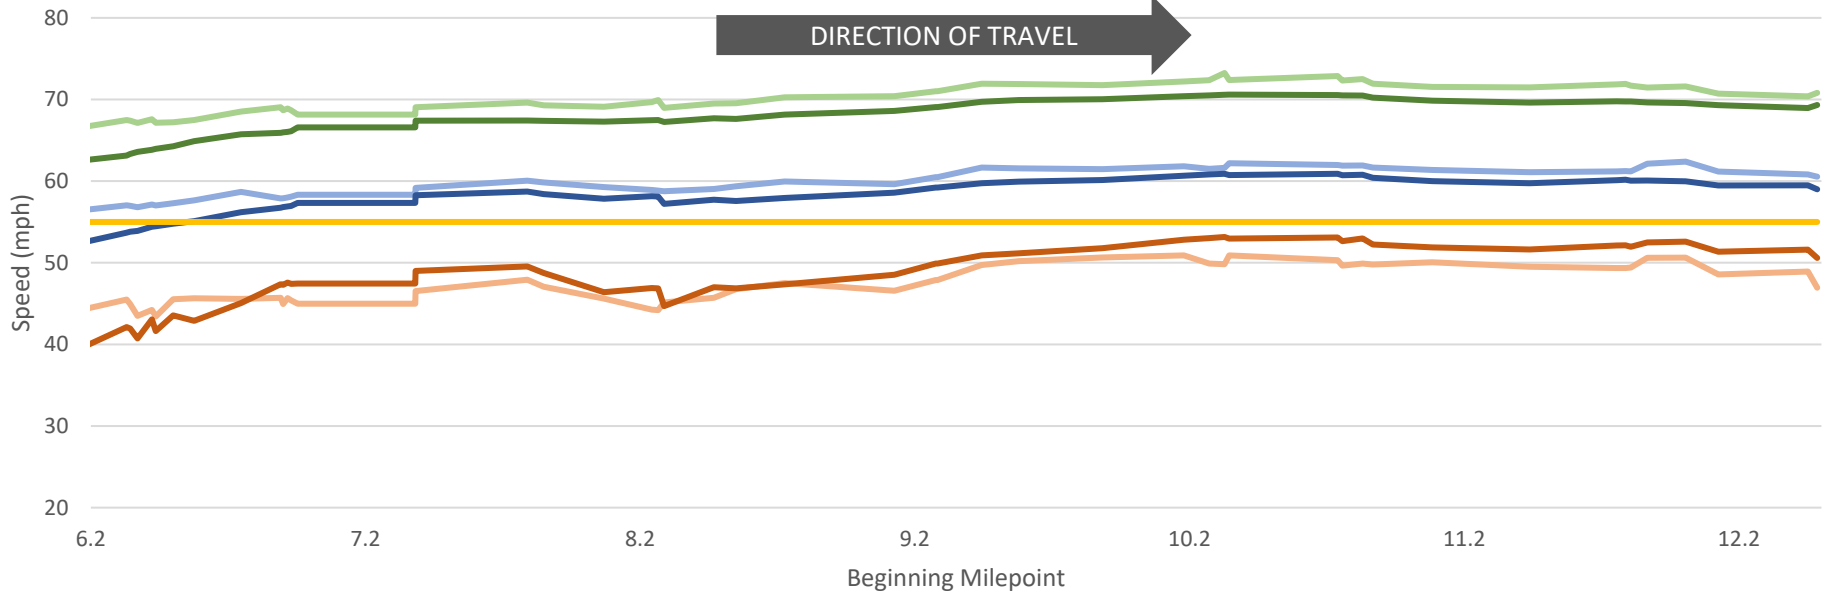

APPENDIX A:

Speed Data

I-64 Eastbound (7AM - 9AM)

DIRECTION OF TRAVEL

5th (Cars) 5th (Trucks) 50th (Cars) 50th (Trucks) 95th (Cars) 95th (Trucks) Speed Limit

I-64 Westbound (7AM - 9AM)

DIRECTION OF TRAVEL

5th (Cars) 5th (Trucks) 50th (Cars) 50th (Trucks) 95th (Cars) 95th (Trucks) Speed Limit

I-64 Eastbound (9AM - 3PM)

I-64 Westbound (9AM - 3PM)

I-64 Eastbound (3PM - 6PM)

I-64 Westbound (3PM - 6PM)