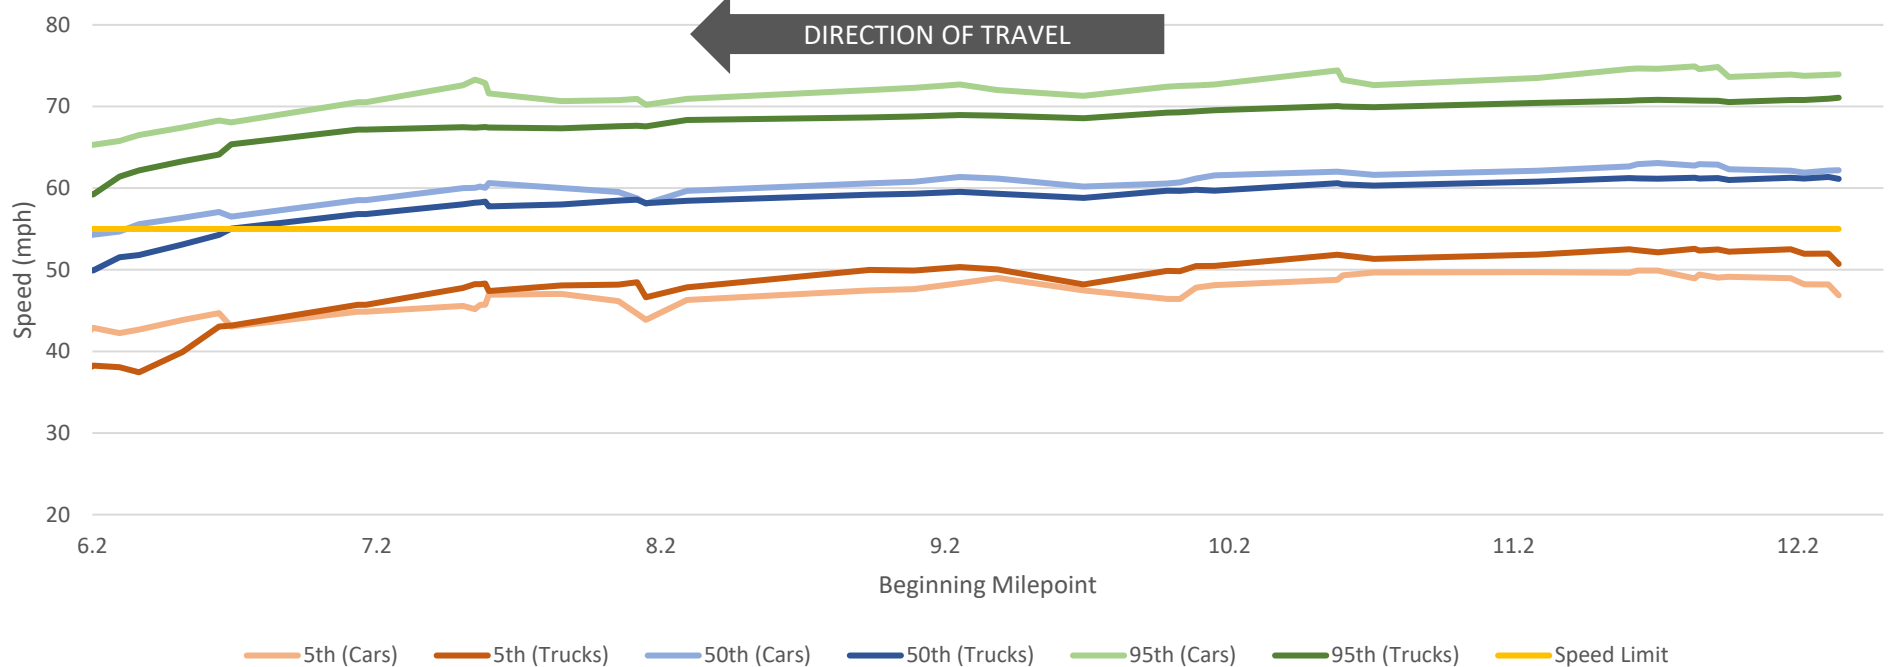

APPENDIX A:

Speed Data

I-64 Eastbound (7AM - 9AM)

DIRECTION OF TRAVEL

5th (Cars) 5th (Trucks) 50th (Cars) 50th (Trucks) 95th (Cars) 95th (Trucks) Speed Limit

I-64 Westbound (7AM - 9AM)

DIRECTION OF TRAVEL

5th (Cars) 5th (Trucks) 50th (Cars) 50th (Trucks) 95th (Cars) 95th (Trucks) Speed Limit

I-64 Eastbound (9AM - 3PM)

I-64 Westbound (9AM - 3PM)

I-64 Eastbound (3PM - 6PM)

I-64 Westbound (3PM - 6PM)