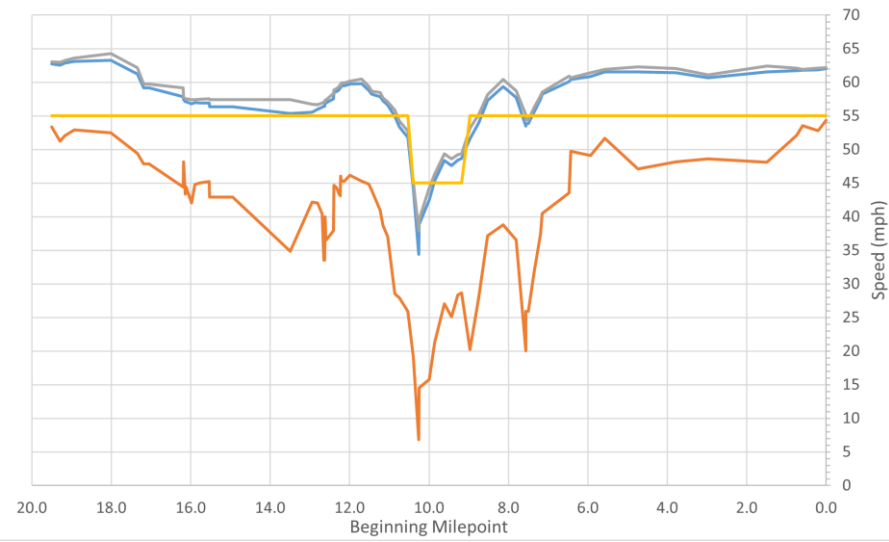

Lewis County - KY 9

Non-Cardinal

85th Min Max Speed Limit