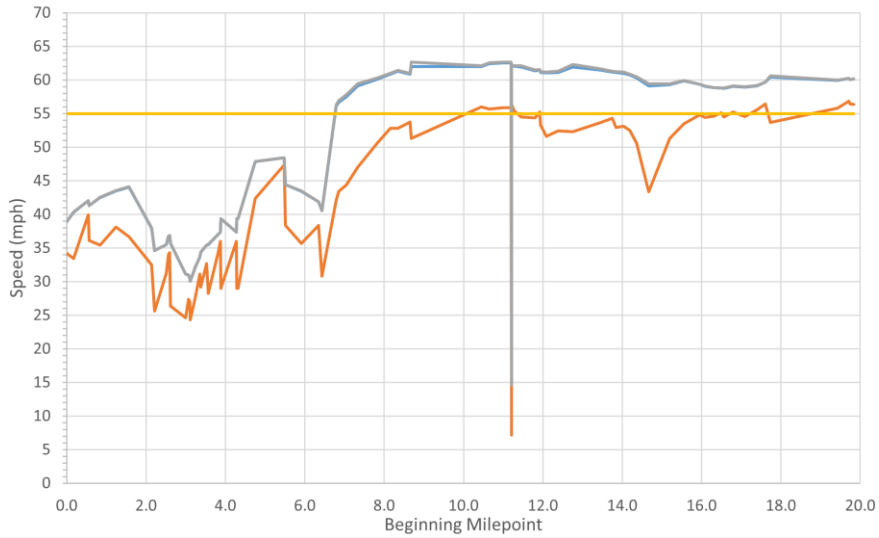

Carter County - KY 9

Cardinal

85th Min Max Speed Limit