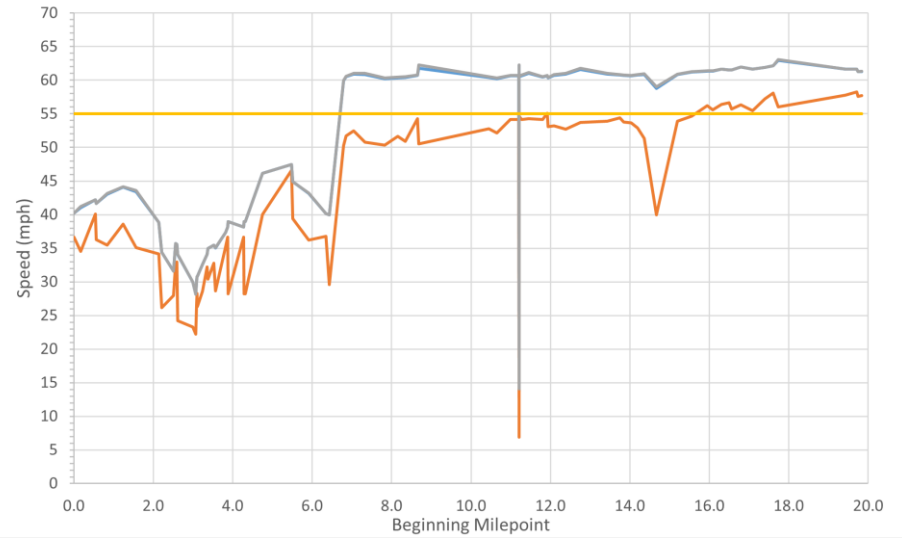

Carter County - KY 9

Non-Cardinal

85th Min Max Speed Limit