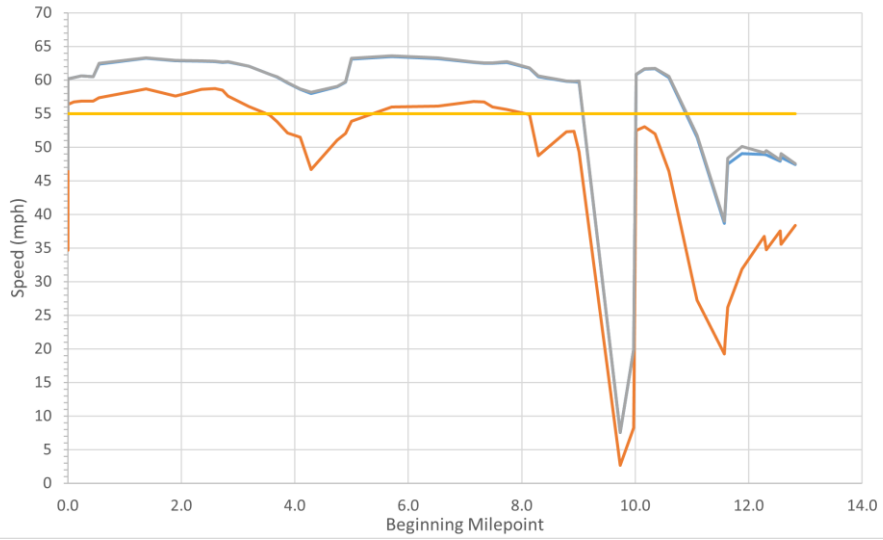

Cardinal

85th Min Max Speed Limit