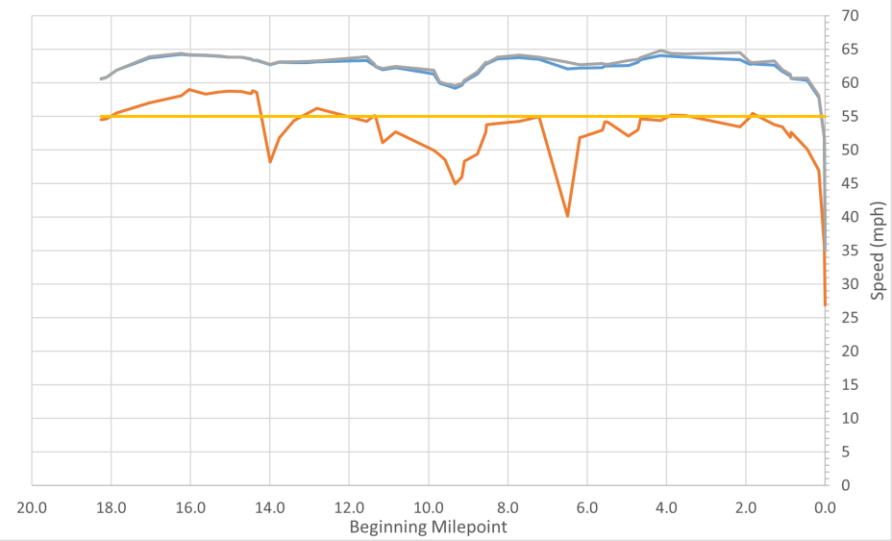

Greenup County - KY 10

85th Min Max Speed Limit