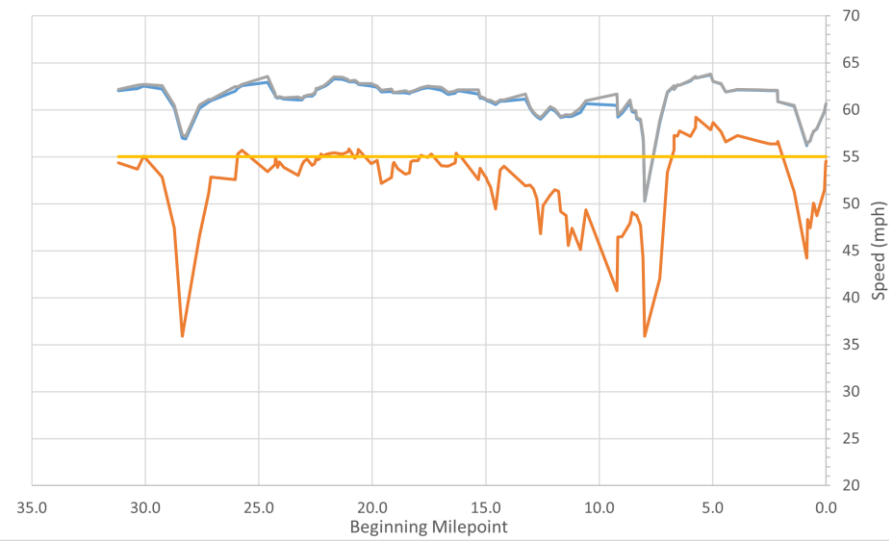

Lewis County - KY 10

85th Min Max Speed Limit