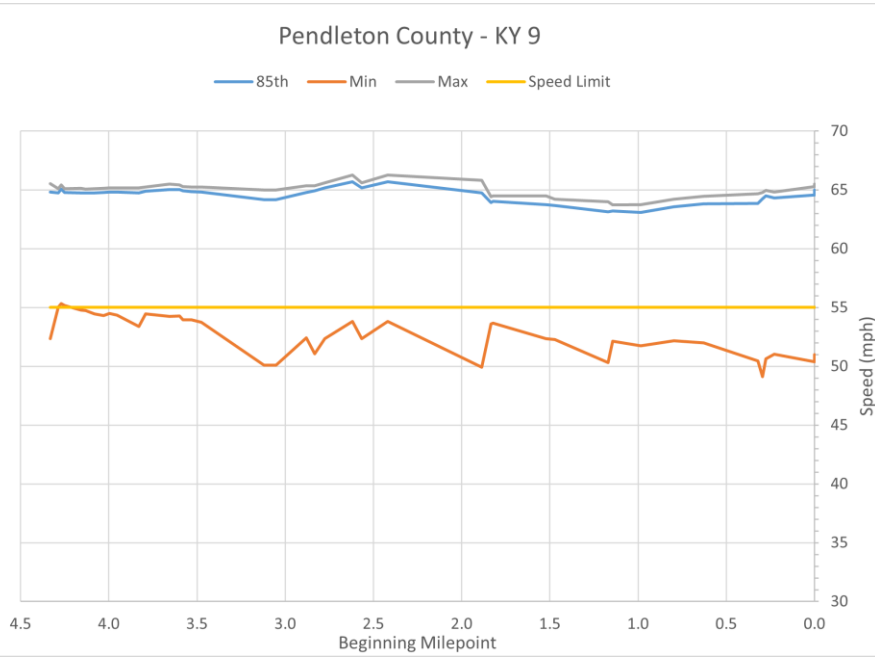

Cardinal

Non-Cardinal

Bracken County - KY 9

Bracken County - KY 9