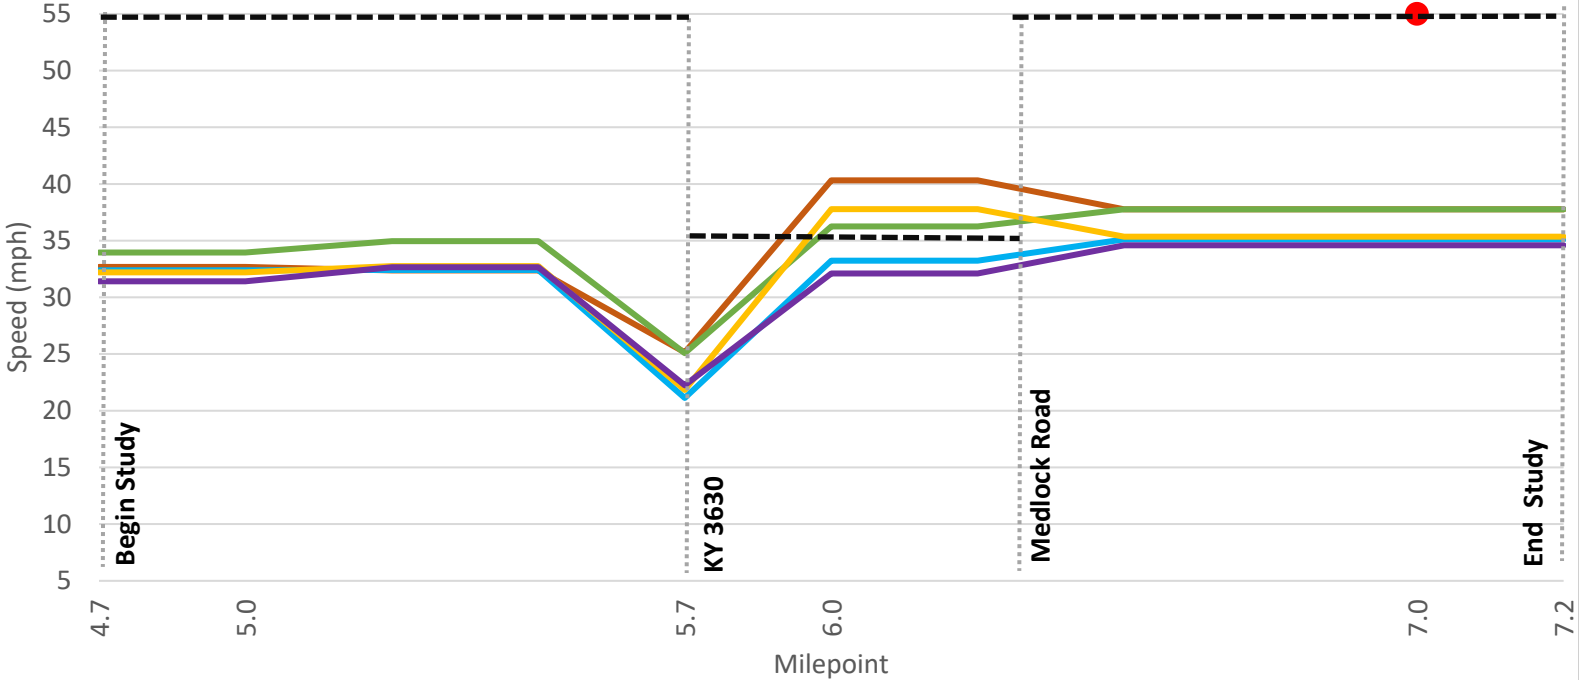

KY 578 Southbound 50th PercentileAuto Speed

6:00 AM 7:00 AM 12:00 PM 4:00 PM 7:00 PM - - - Posted Speed Limit ● KA Crash