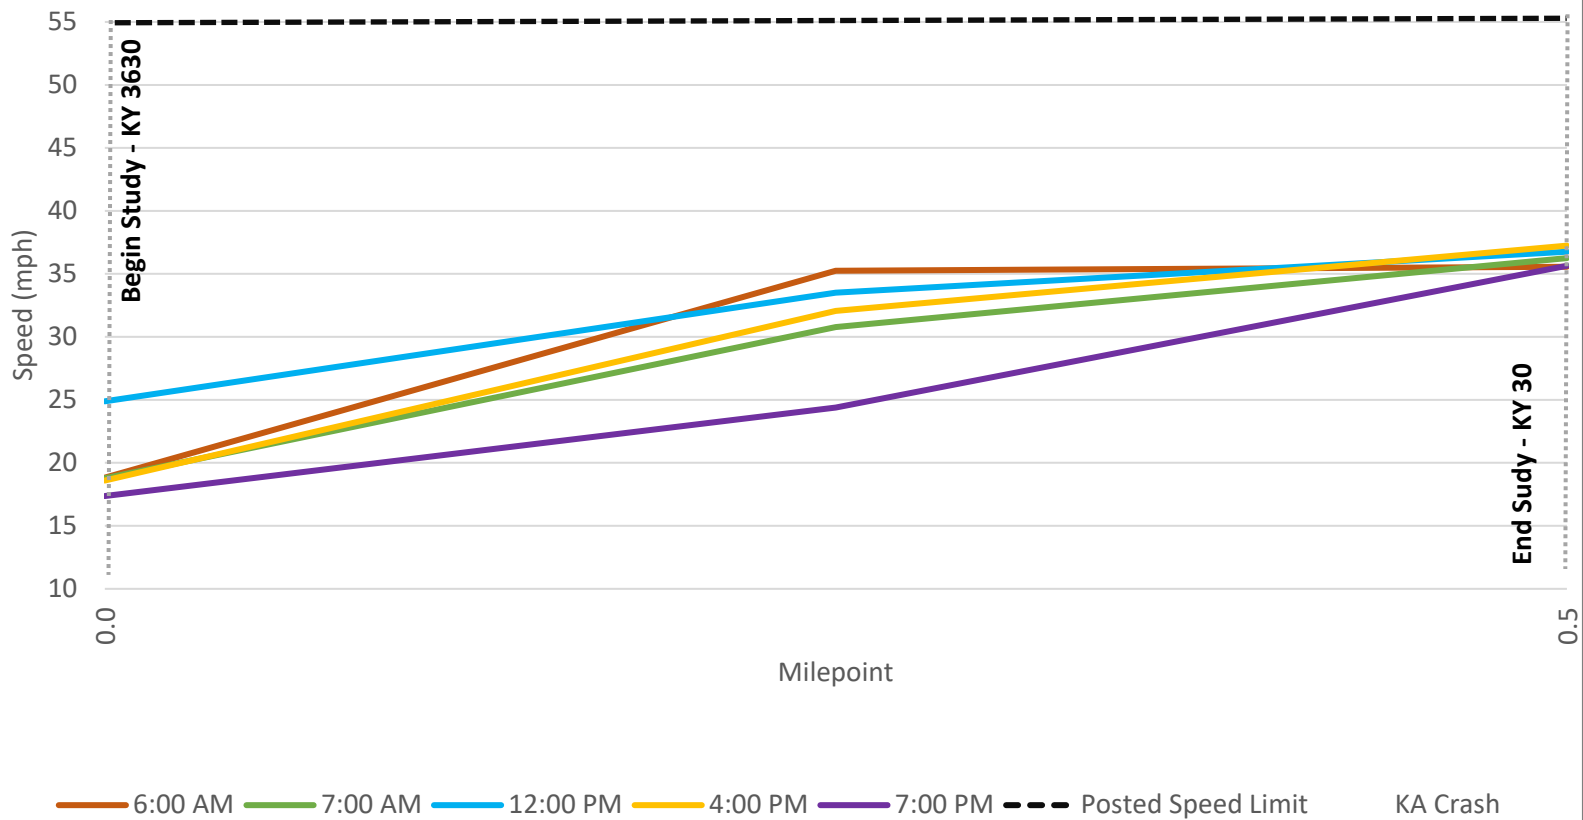

KY 3444 Northbound 50th Percentile Truck Speed