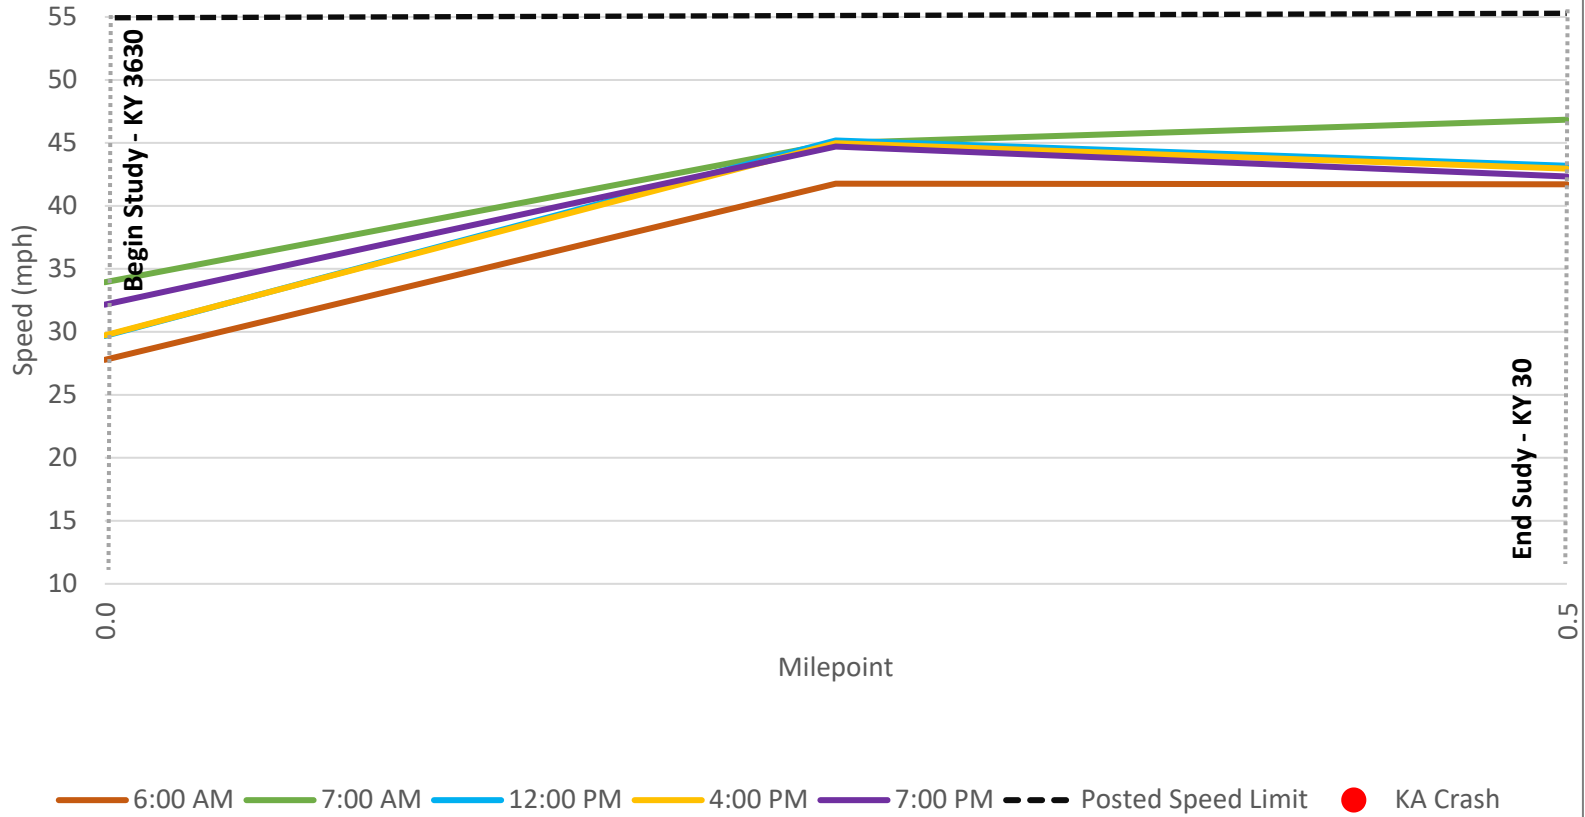

KY 3444 Southbound 85th Percentile Auto Speed