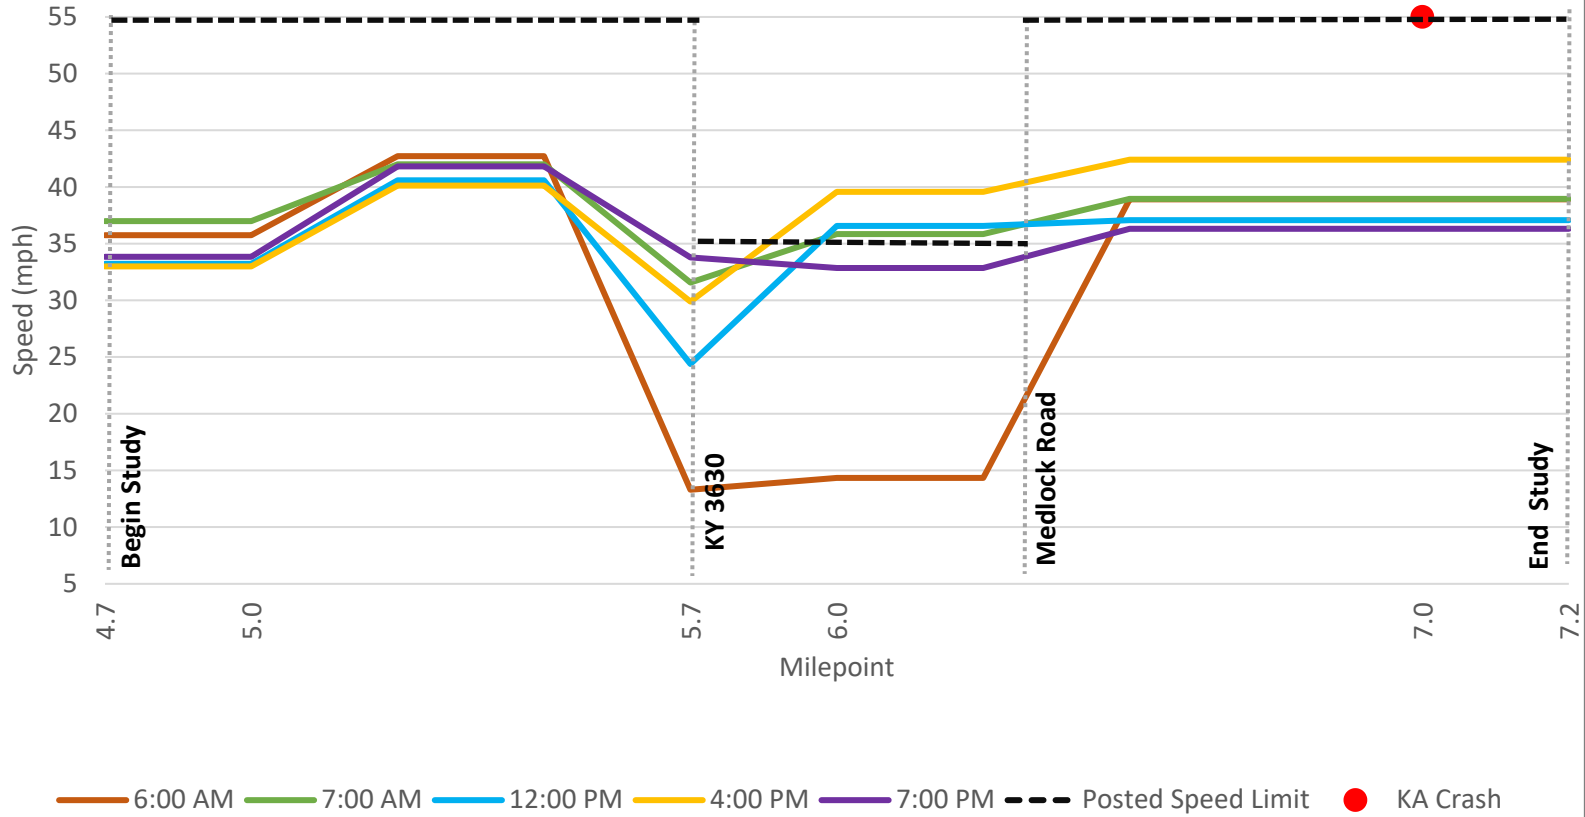

KY 578 Northbound 50th Percentile Auto Speed

KY 578 Southbound 50th PercentileAuto Speed

6:00 AM 7:00 AM 12:00 PM 4:00 PM 7:00 PM - - - Posted Speed Limit ● KA Crash

KY 578 Northbound 85th Percentile Truck Speed