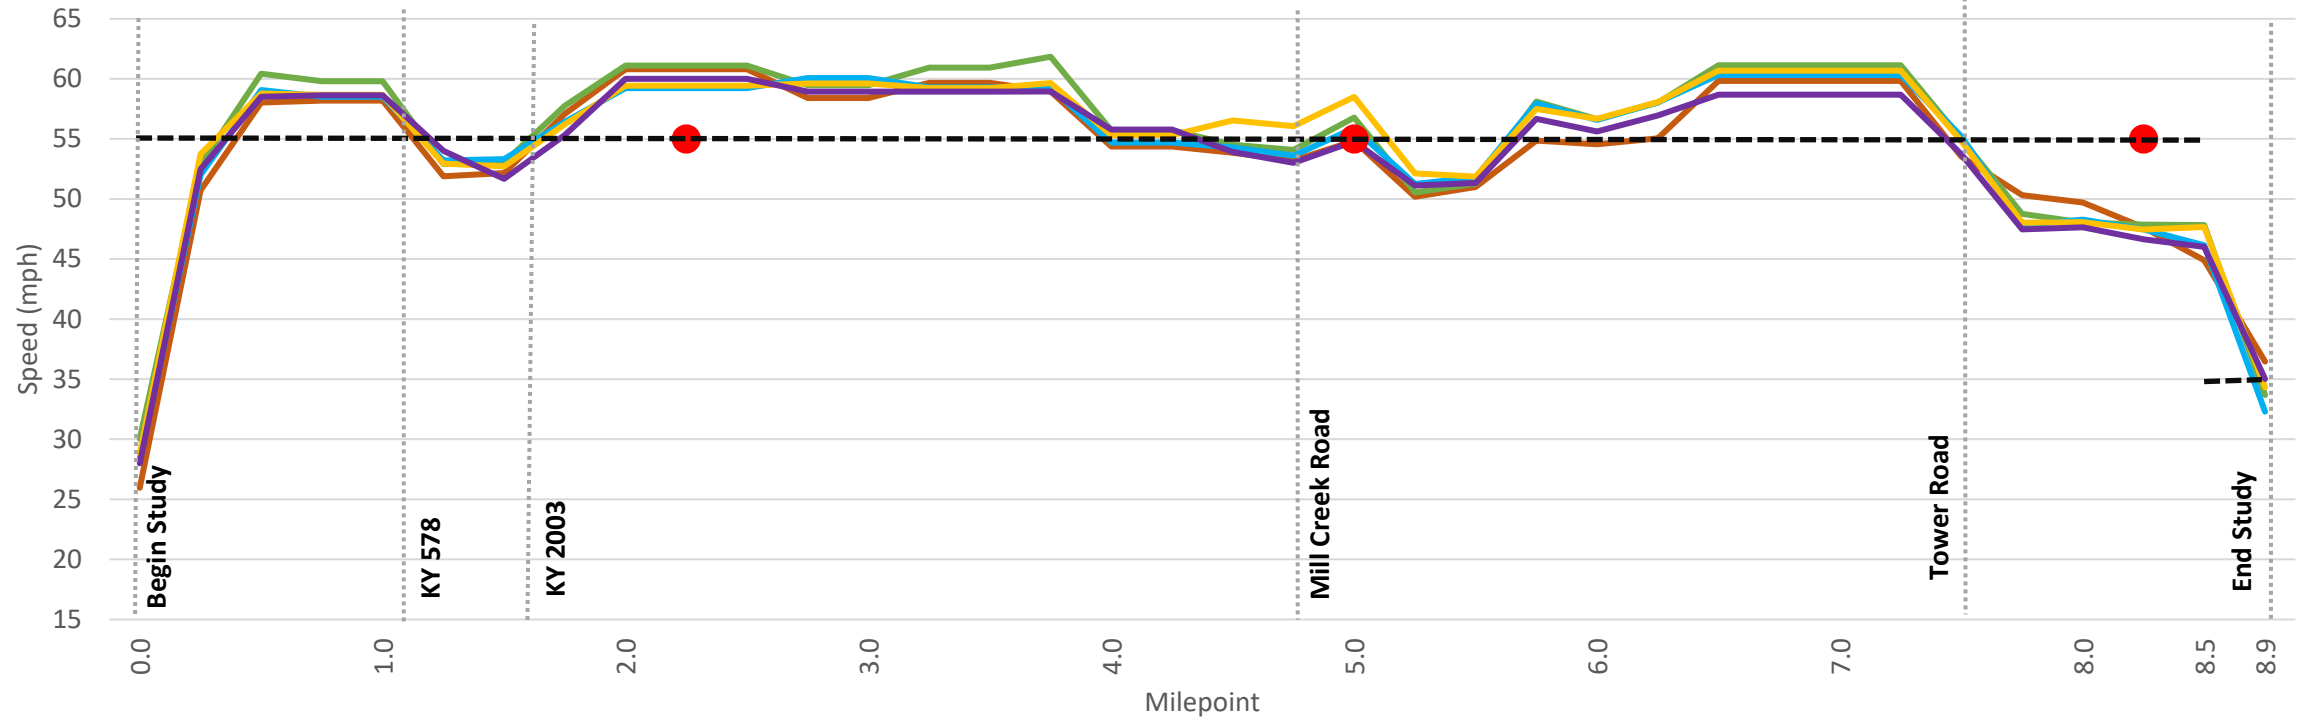

# APPENDIX

**C**

**KY 290 SPEED  
GRAPHS**

KY 290 Northbound 85th Percentile Auto Speed

KY 290 Southbound 85th Percentile Auto Speed

6:00 AM 7:00 AM 12:00 PM 4:00 PM 7:00 PM Posted Speed Limit Advisory Speed KA Crash

KY 290 Northbound 50th Percentile Auto Speed

KY 290 Southbound 50th Percentile Auto Speed

KY 290 Northbound 85th Percentile Truck Speed

KY 290 Southbound 85th Percentile Truck Speed

6:00 AM 7:00 AM 12:00 PM 4:00 PM 7:00 PM Posted Speed Limit Advisory Speed KA Crash

KY 290 Northbound 50th Percentile Truck Speed

KY 290 Southbound 50th Percentile Truck Speed