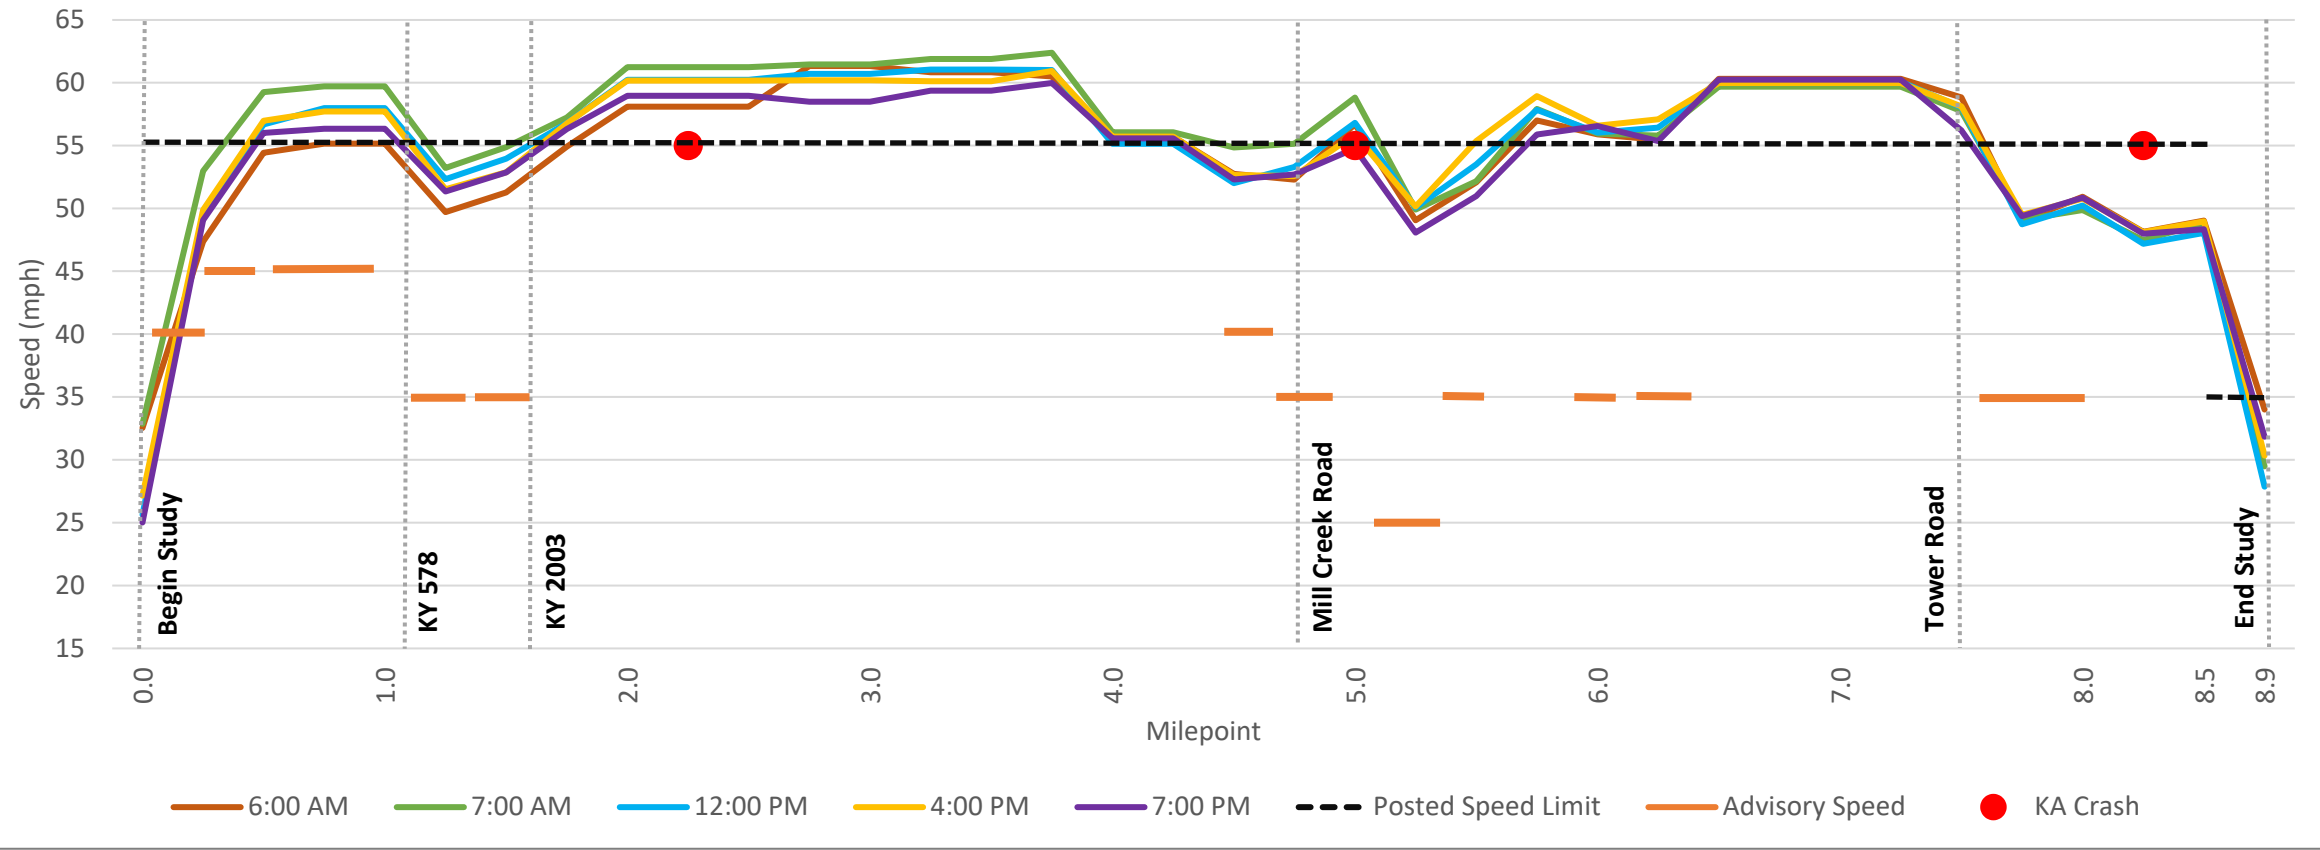

# APPENDIX

**C**

**KY 290 SPEED  
GRAPHS**

KY 290 Northbound 85th Percentile Auto Speed

KY 290 Southbound 85th Percentile Auto Speed

6:00 AM 7:00 AM 12:00 PM 4:00 PM 7:00 PM Posted Speed Limit Advisory Speed KA Crash

KY 290 Northbound 50th Percentile Auto Speed

KY 290 Southbound 50th Percentile Auto Speed

KY 290 Northbound 85th Percentile Truck Speed

KY 290 Southbound 85th Percentile Truck Speed

6:00 AM 7:00 AM 12:00 PM 4:00 PM 7:00 PM Posted Speed Limit Advisory Speed KA Crash

KY 290 Northbound 50th Percentile Truck Speed

KY 290 Southbound 50th Percentile Truck Speed