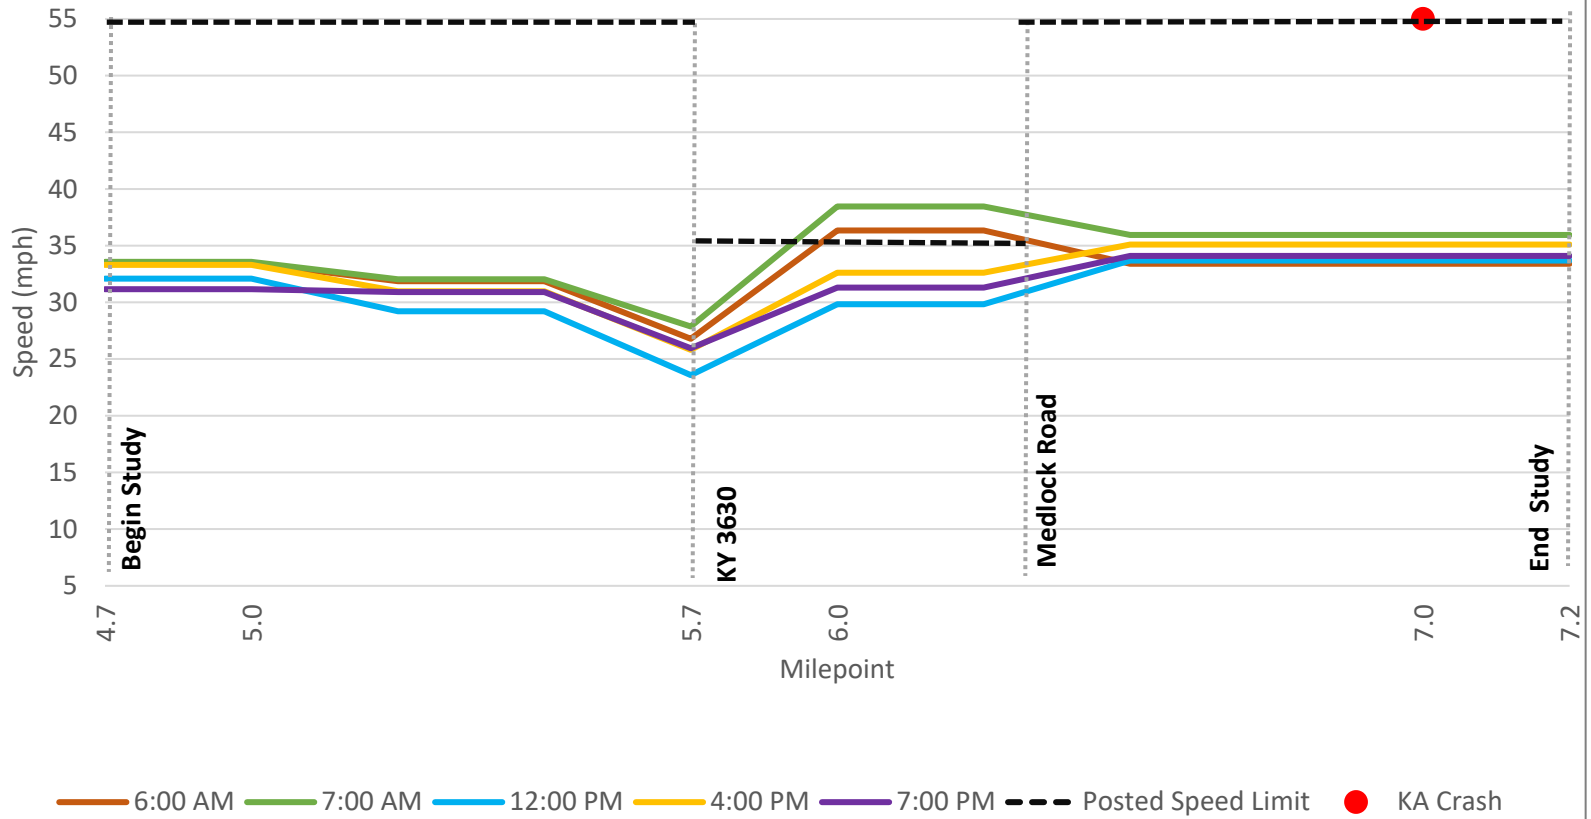

KY 578 Northbound 50th Percentile Auto Speed