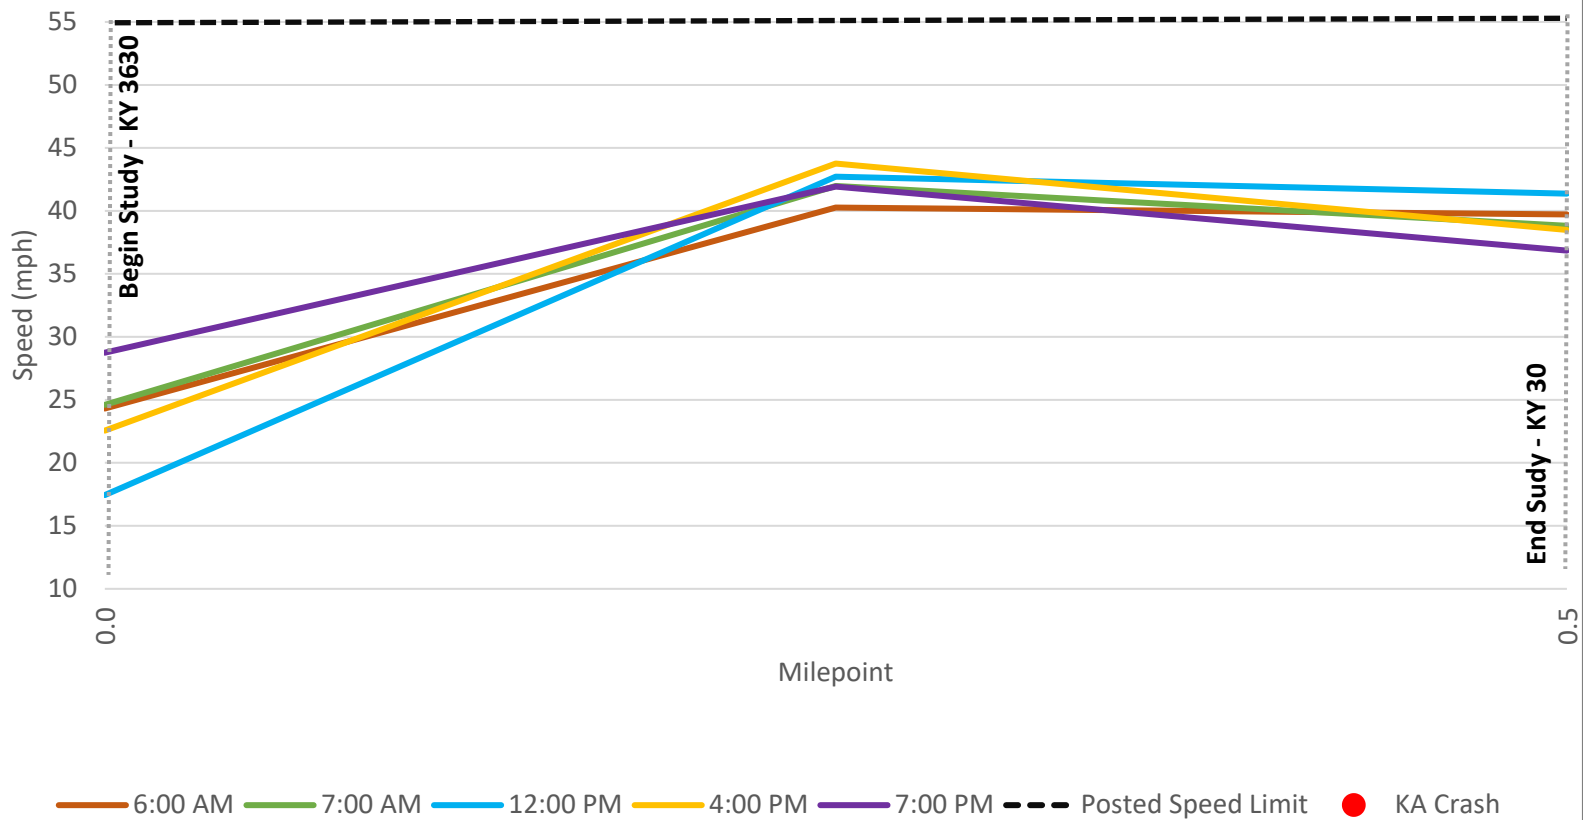

KY 3444 Southbound 85th Percentile Truck Speed