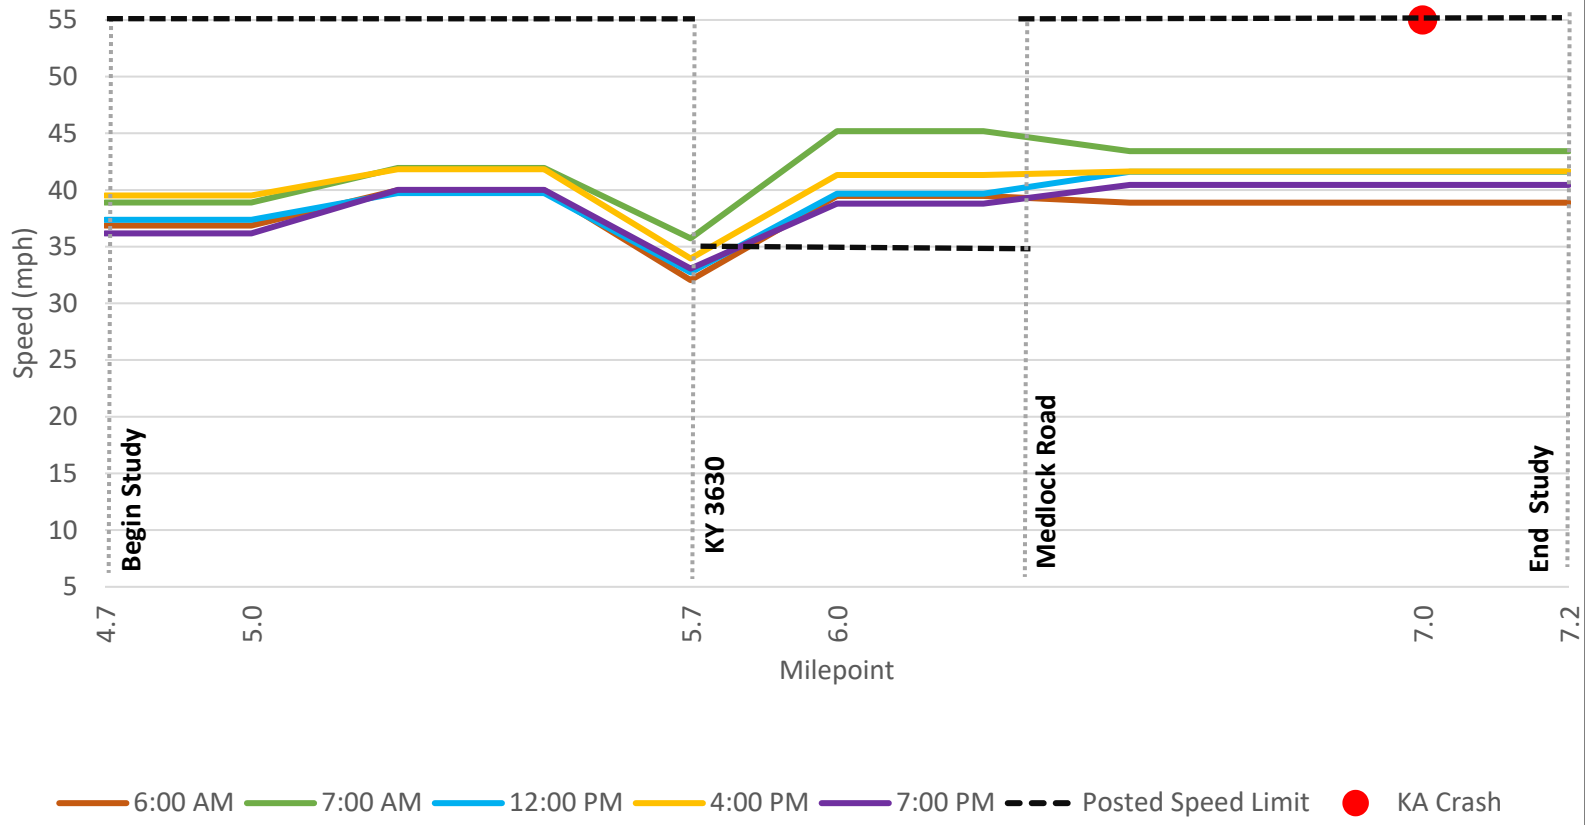

### KY 3630 Southbound 85th Percentile Truck Speed

KY 3630 Northbound 50th Percentile Truck Speed

KY 3630 Southbound 50th Percentile Truck Speed

KY 578 Northbound 85th Percentile Auto Speed

KY 578 Southbound 85th Percentile Auto Speed