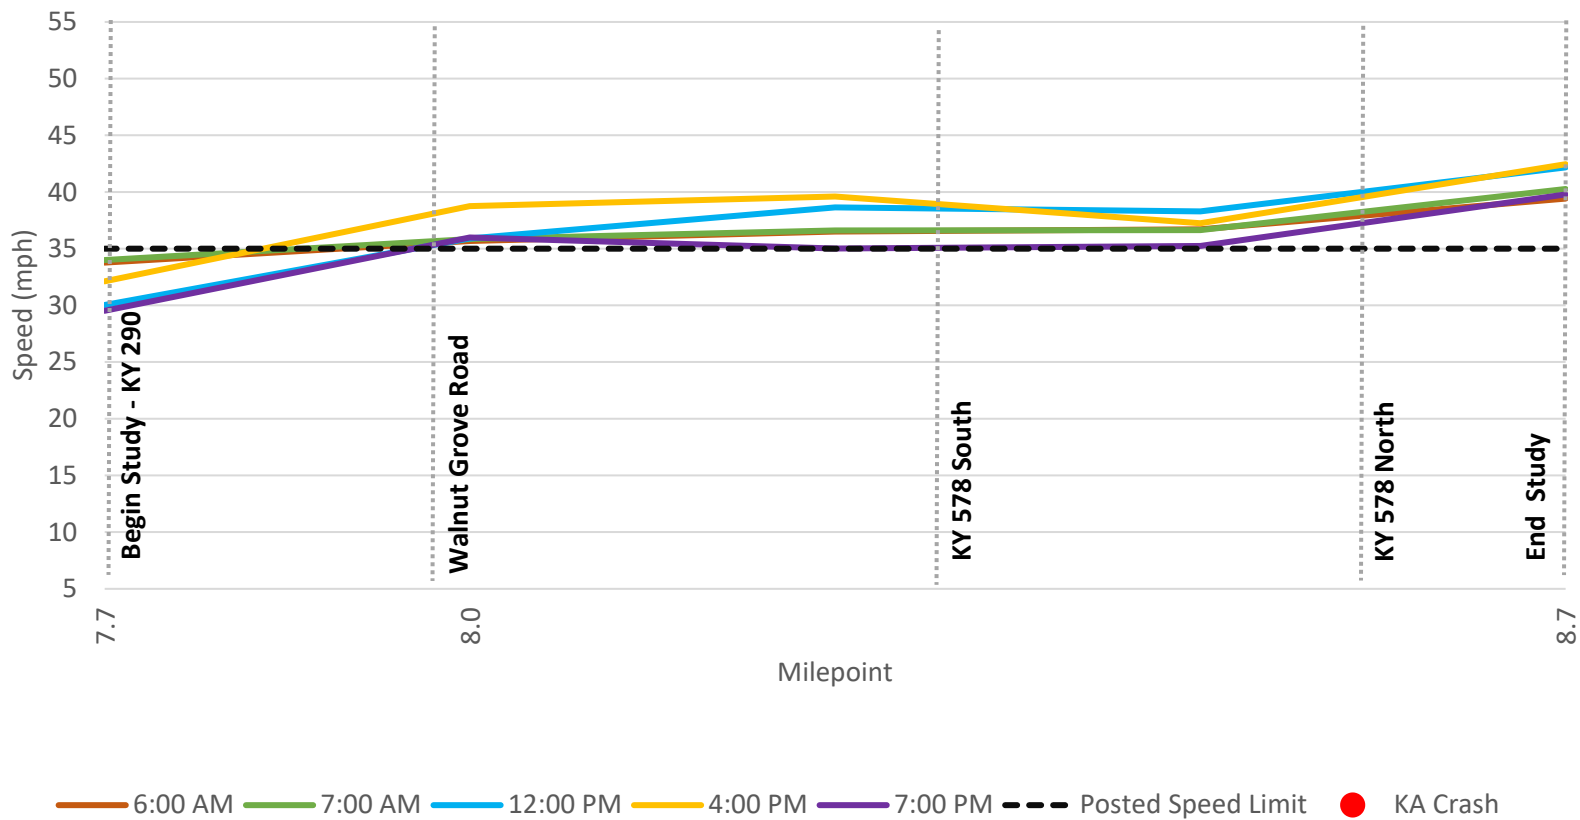

KY 3630 Northbound 85th Percentile Truck Speed