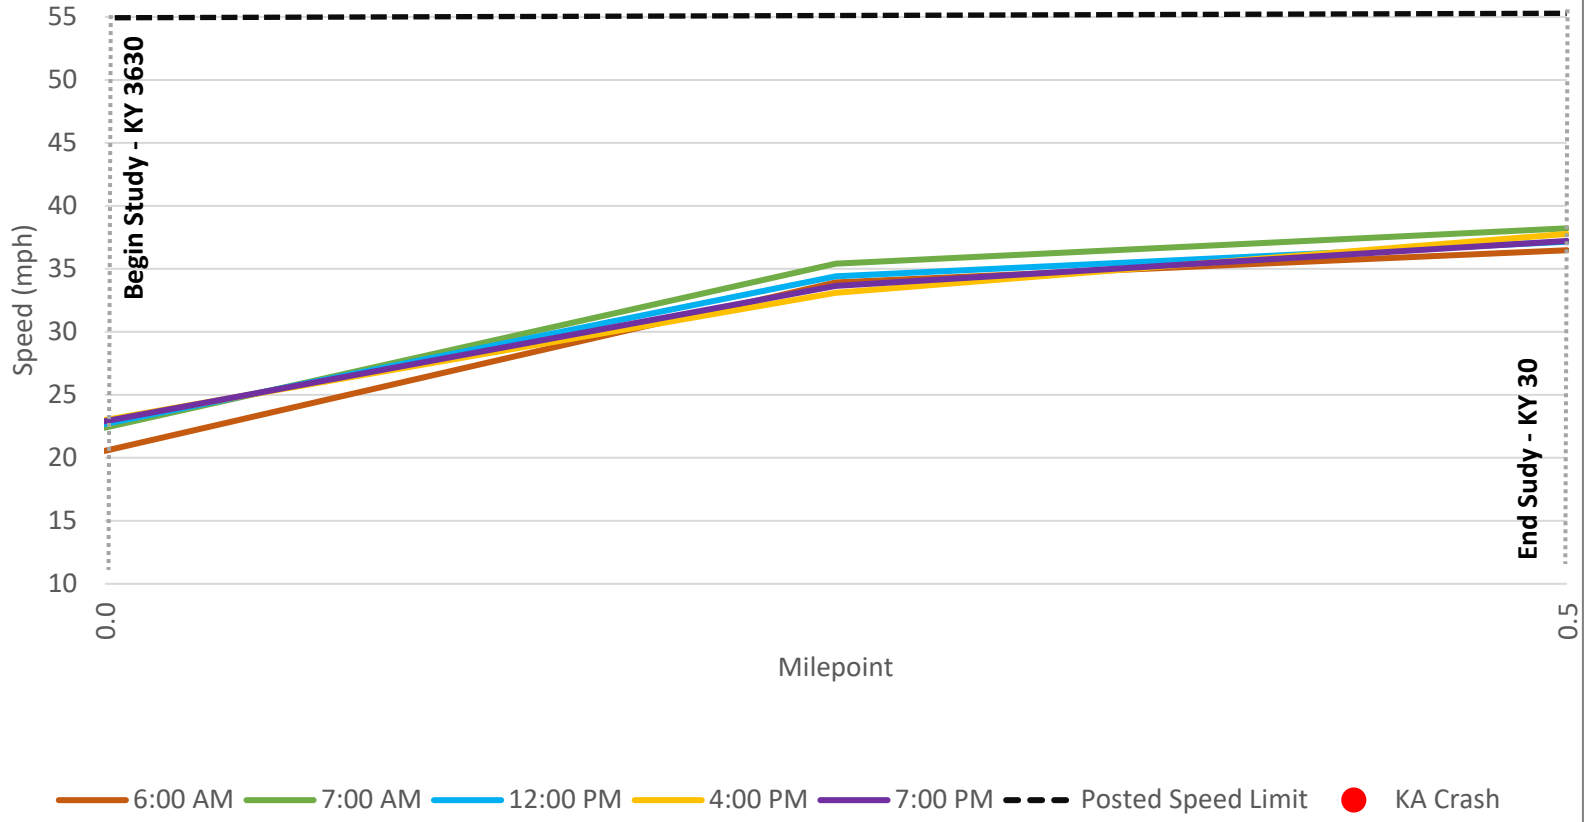

KY 3444 Northbound 50th Percentile Auto Speed