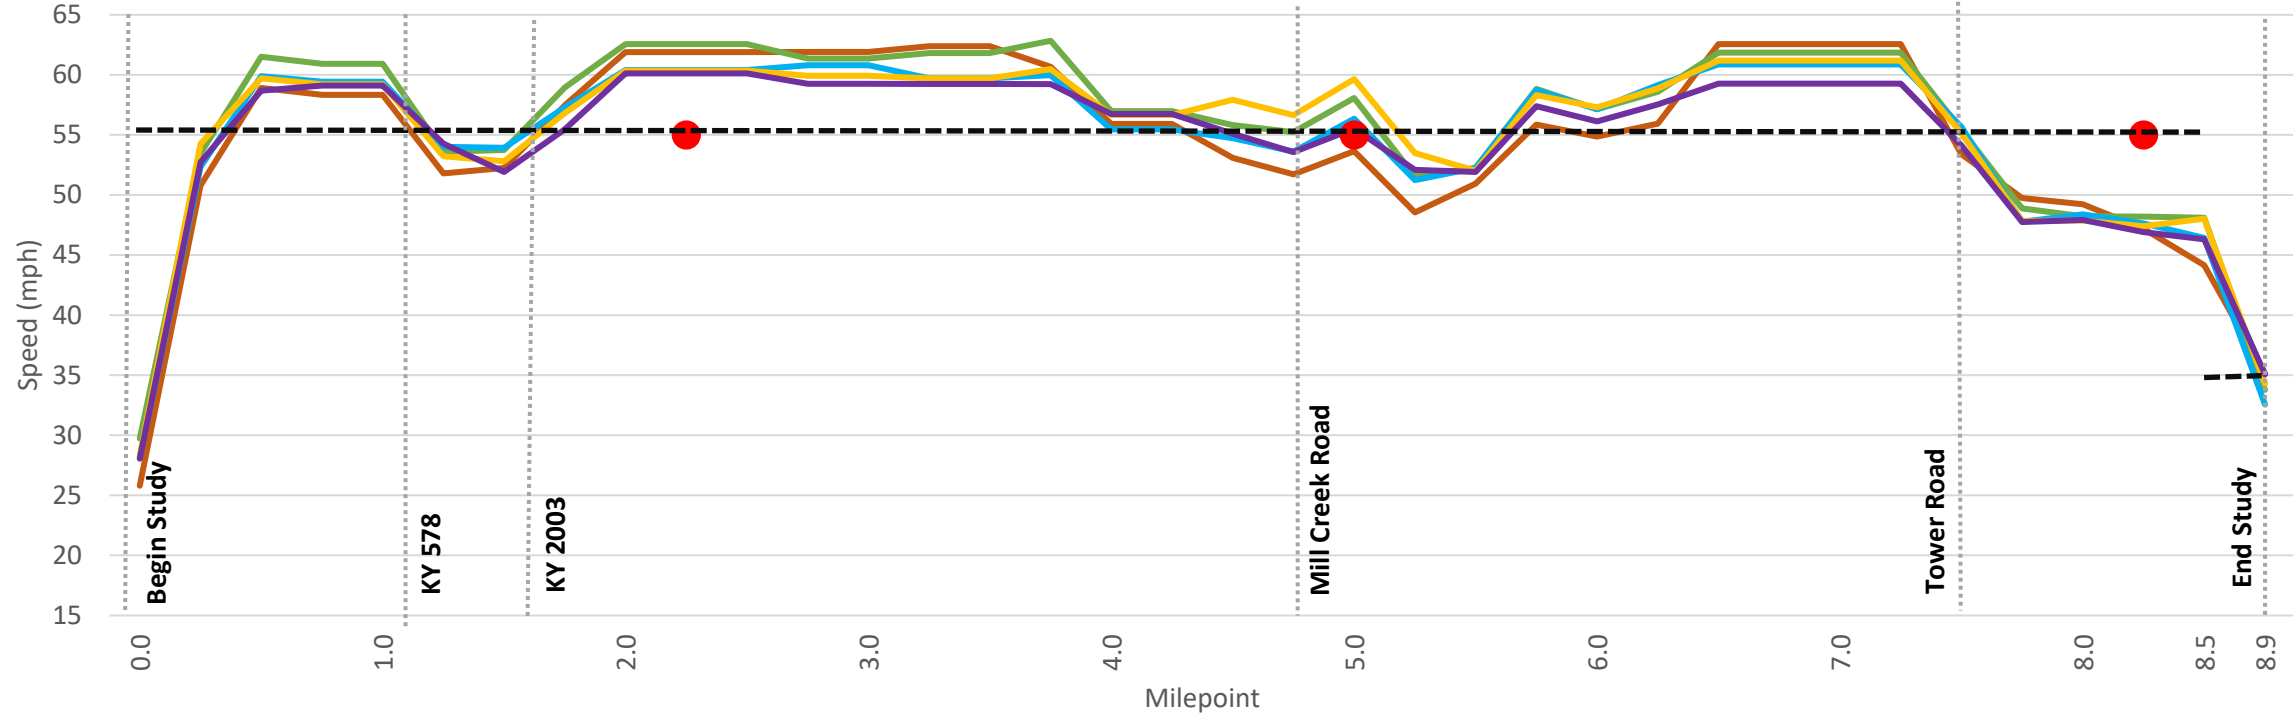

# APPENDIX

**C**

**KY 290 SPEED  
GRAPHS**

KY 290 Northbound 85th Percentile Auto Speed

KY 290 Southbound 85th Percentile Auto Speed

6:00 AM 7:00 AM 12:00 PM 4:00 PM 7:00 PM Posted Speed Limit Advisory Speed KA Crash

KY 290 Northbound 50th Percentile Auto Speed

KY 290 Southbound 50th Percentile Auto Speed

KY 290 Northbound 85th Percentile Truck Speed

KY 290 Southbound 85th Percentile Truck Speed

6:00 AM 7:00 AM 12:00 PM 4:00 PM 7:00 PM Posted Speed Limit Advisory Speed KA Crash

KY 290 Northbound 50th Percentile Truck Speed

KY 290 Southbound 50th Percentile Truck Speed