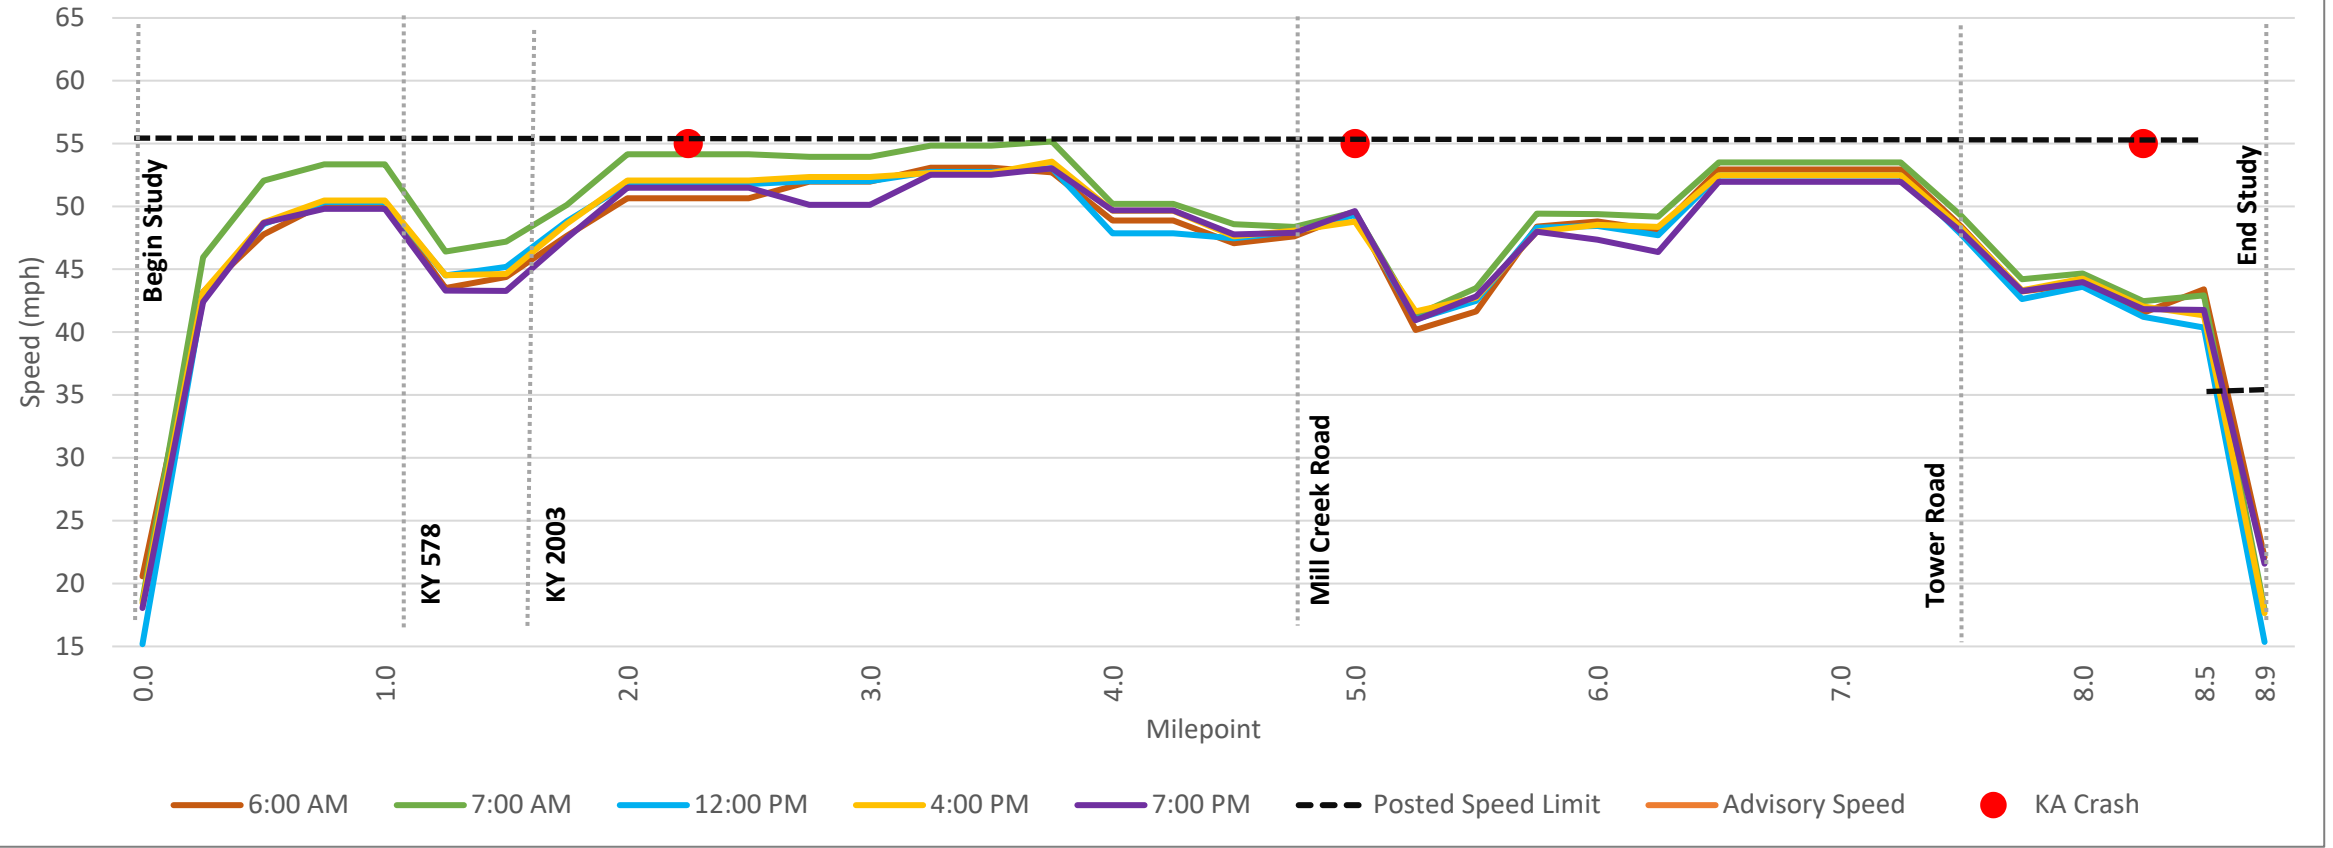

# APPENDIX

**C**

**KY 290 SPEED  
GRAPHS**

KY 290 Northbound 85th Percentile Auto Speed

KY 290 Southbound 85th Percentile Auto Speed

6:00 AM 7:00 AM 12:00 PM 4:00 PM 7:00 PM Posted Speed Limit Advisory Speed KA Crash

KY 290 Northbound 50th Percentile Auto Speed

KY 290 Southbound 50th Percentile Auto Speed

KY 290 Northbound 85th Percentile Truck Speed

KY 290 Southbound 85th Percentile Truck Speed

6:00 AM 7:00 AM 12:00 PM 4:00 PM 7:00 PM Posted Speed Limit Advisory Speed KA Crash

KY 290 Northbound 50th Percentile Truck Speed

KY 290 Southbound 50th Percentile Truck Speed