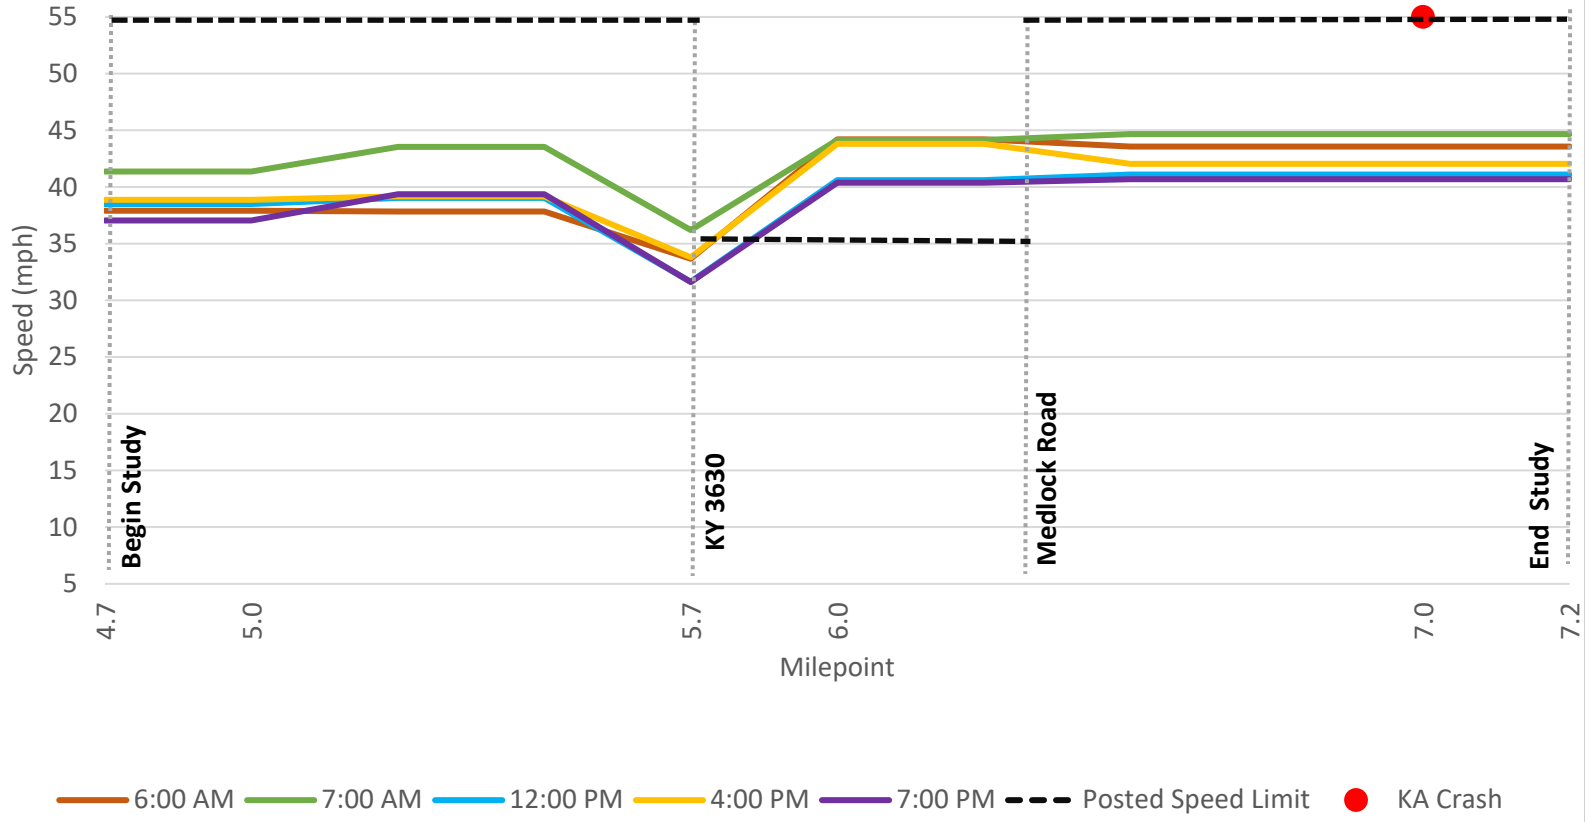

### KY 3630 Southbound 85th Percentile Truck Speed

KY 3630 Northbound 50th Percentile Truck Speed

KY 3630 Southbound 50th Percentile Truck Speed

KY 578 Northbound 85th Percentile Auto Speed

KY 578 Southbound 85th Percentile Auto Speed