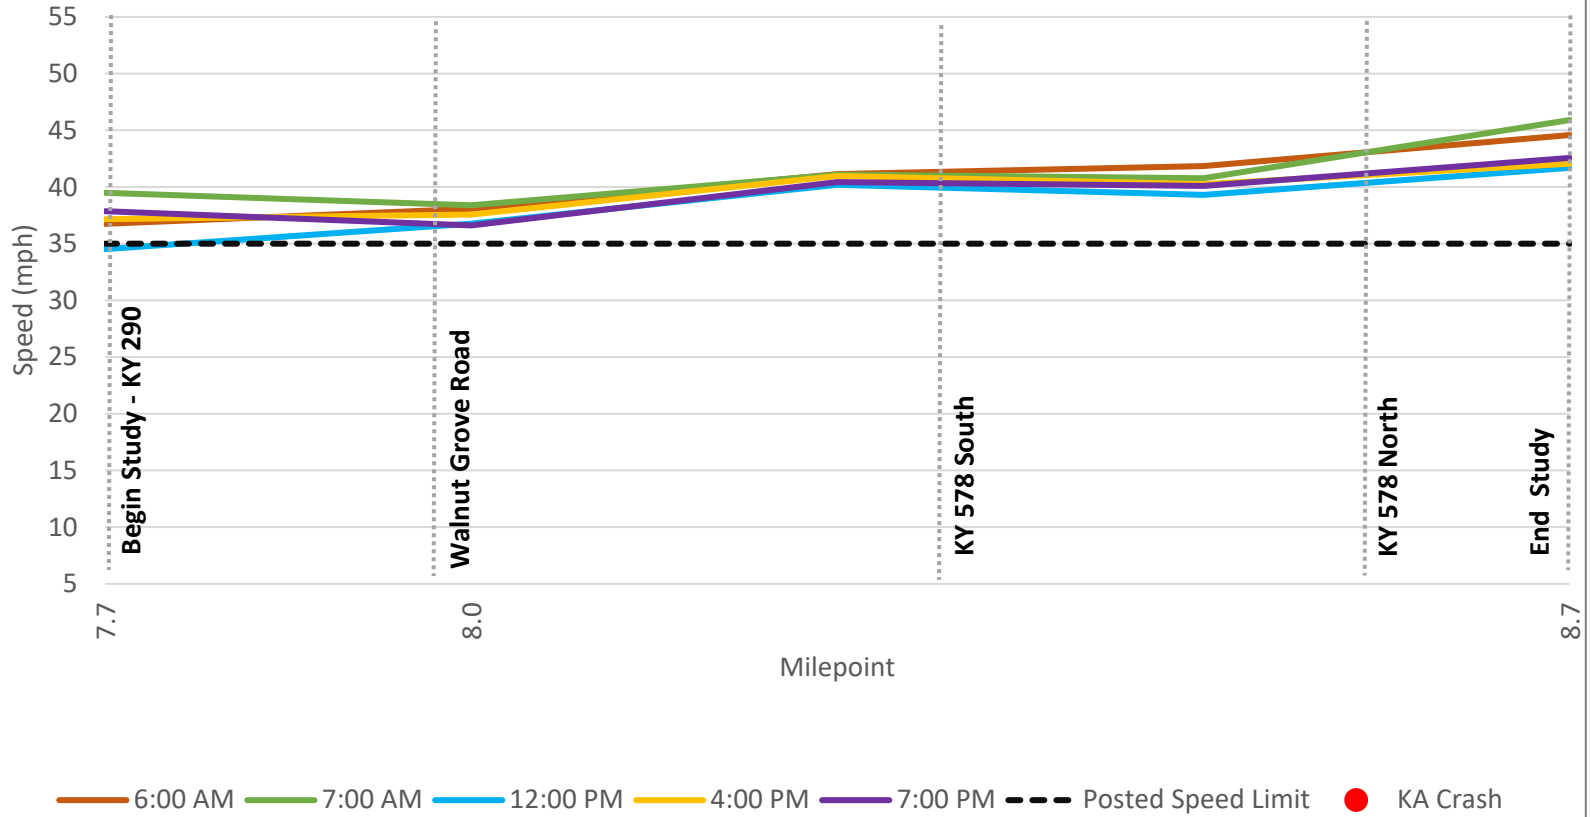

KY 3630 Northbound 50th Percentile Auto Speed