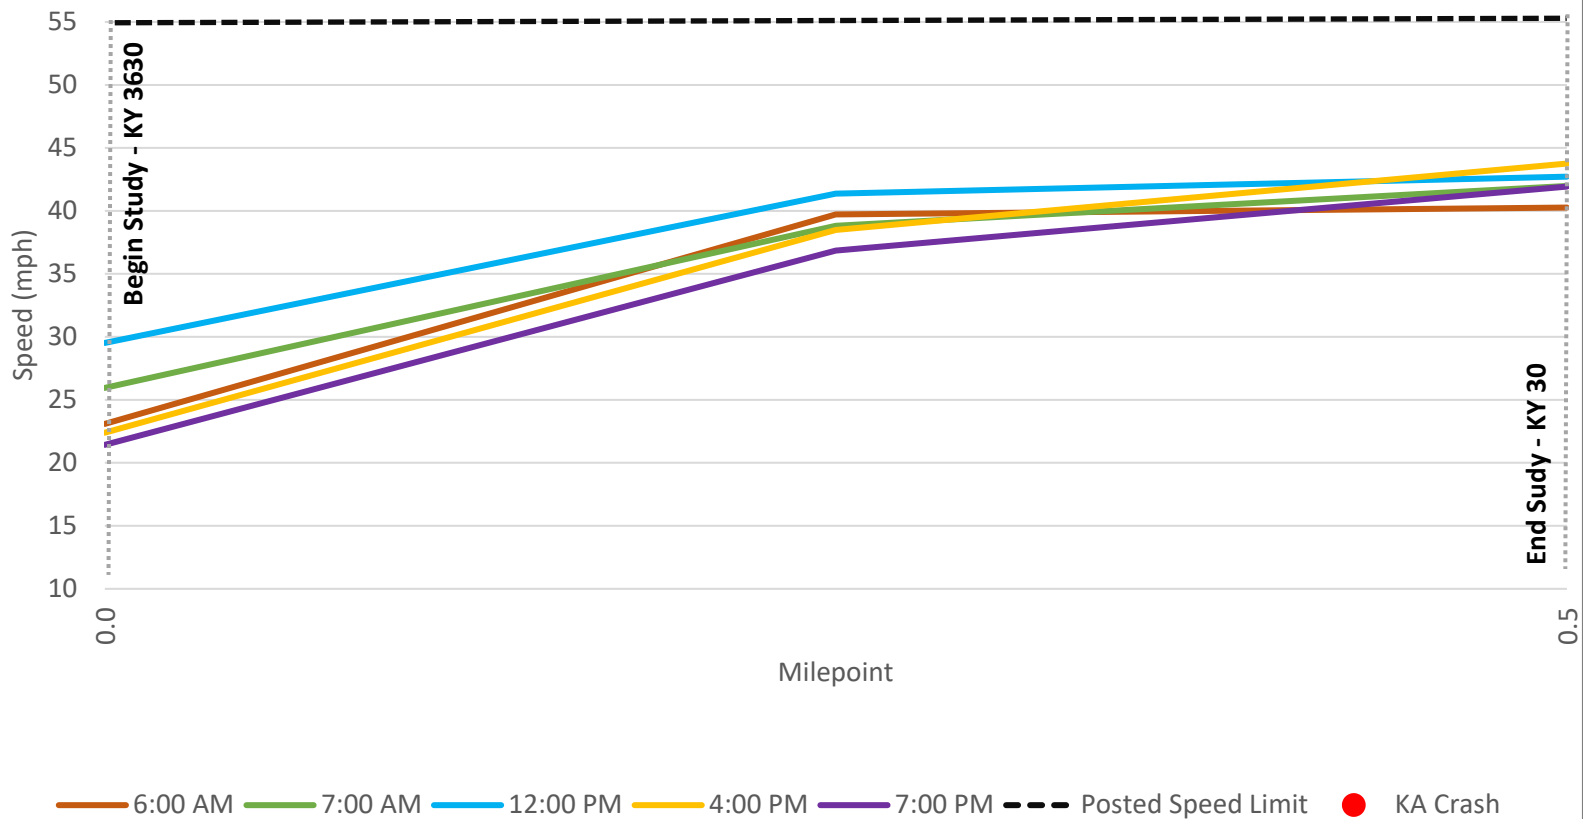

KY 3444 Northbound 85th Percentile Truck Speed