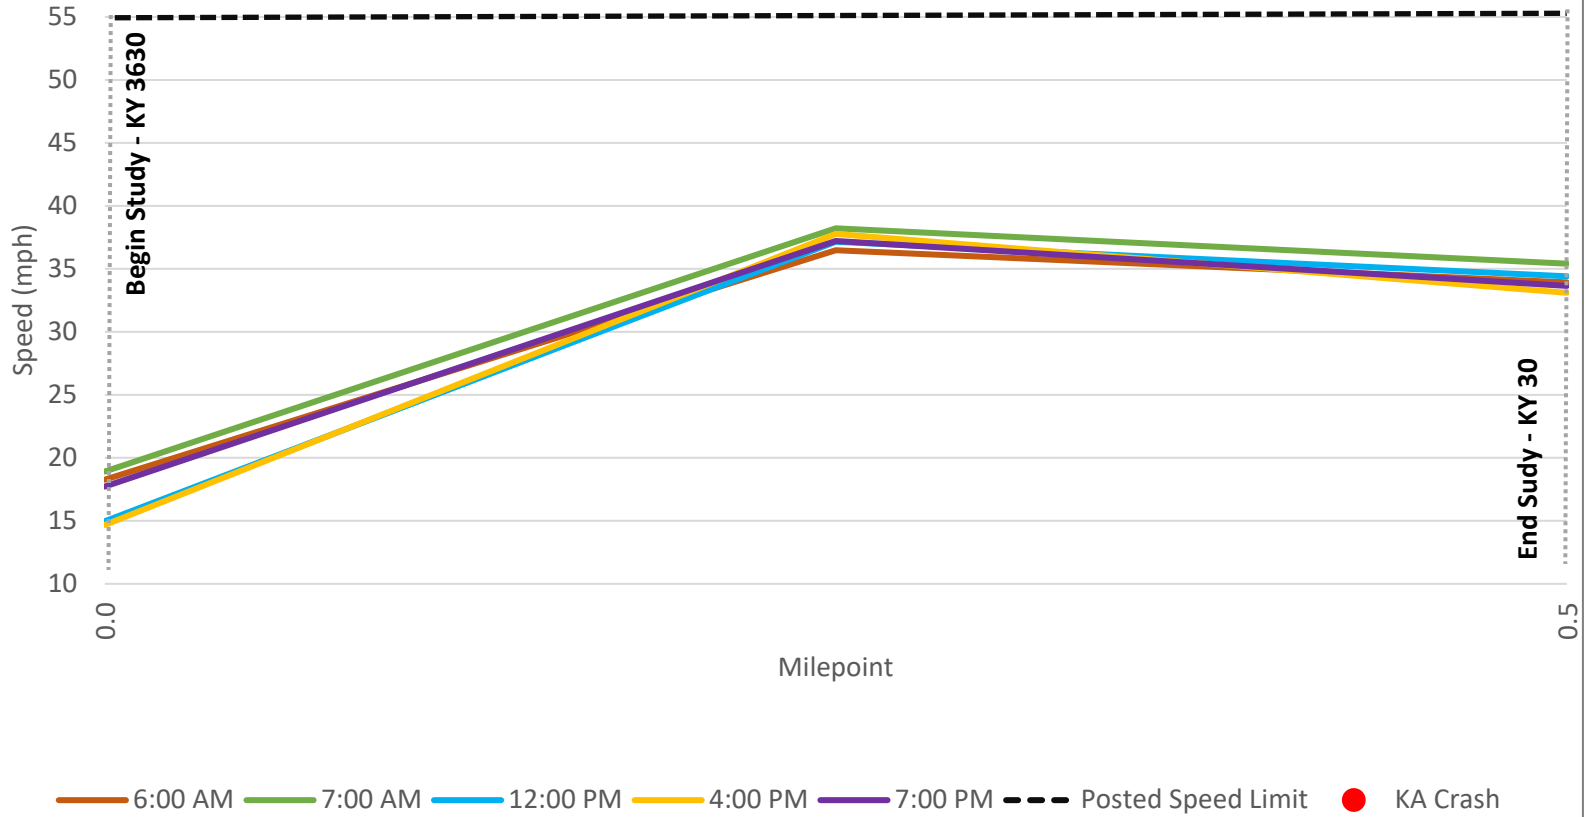

KY 3444 Southbound 50th Percentile Auto Speed