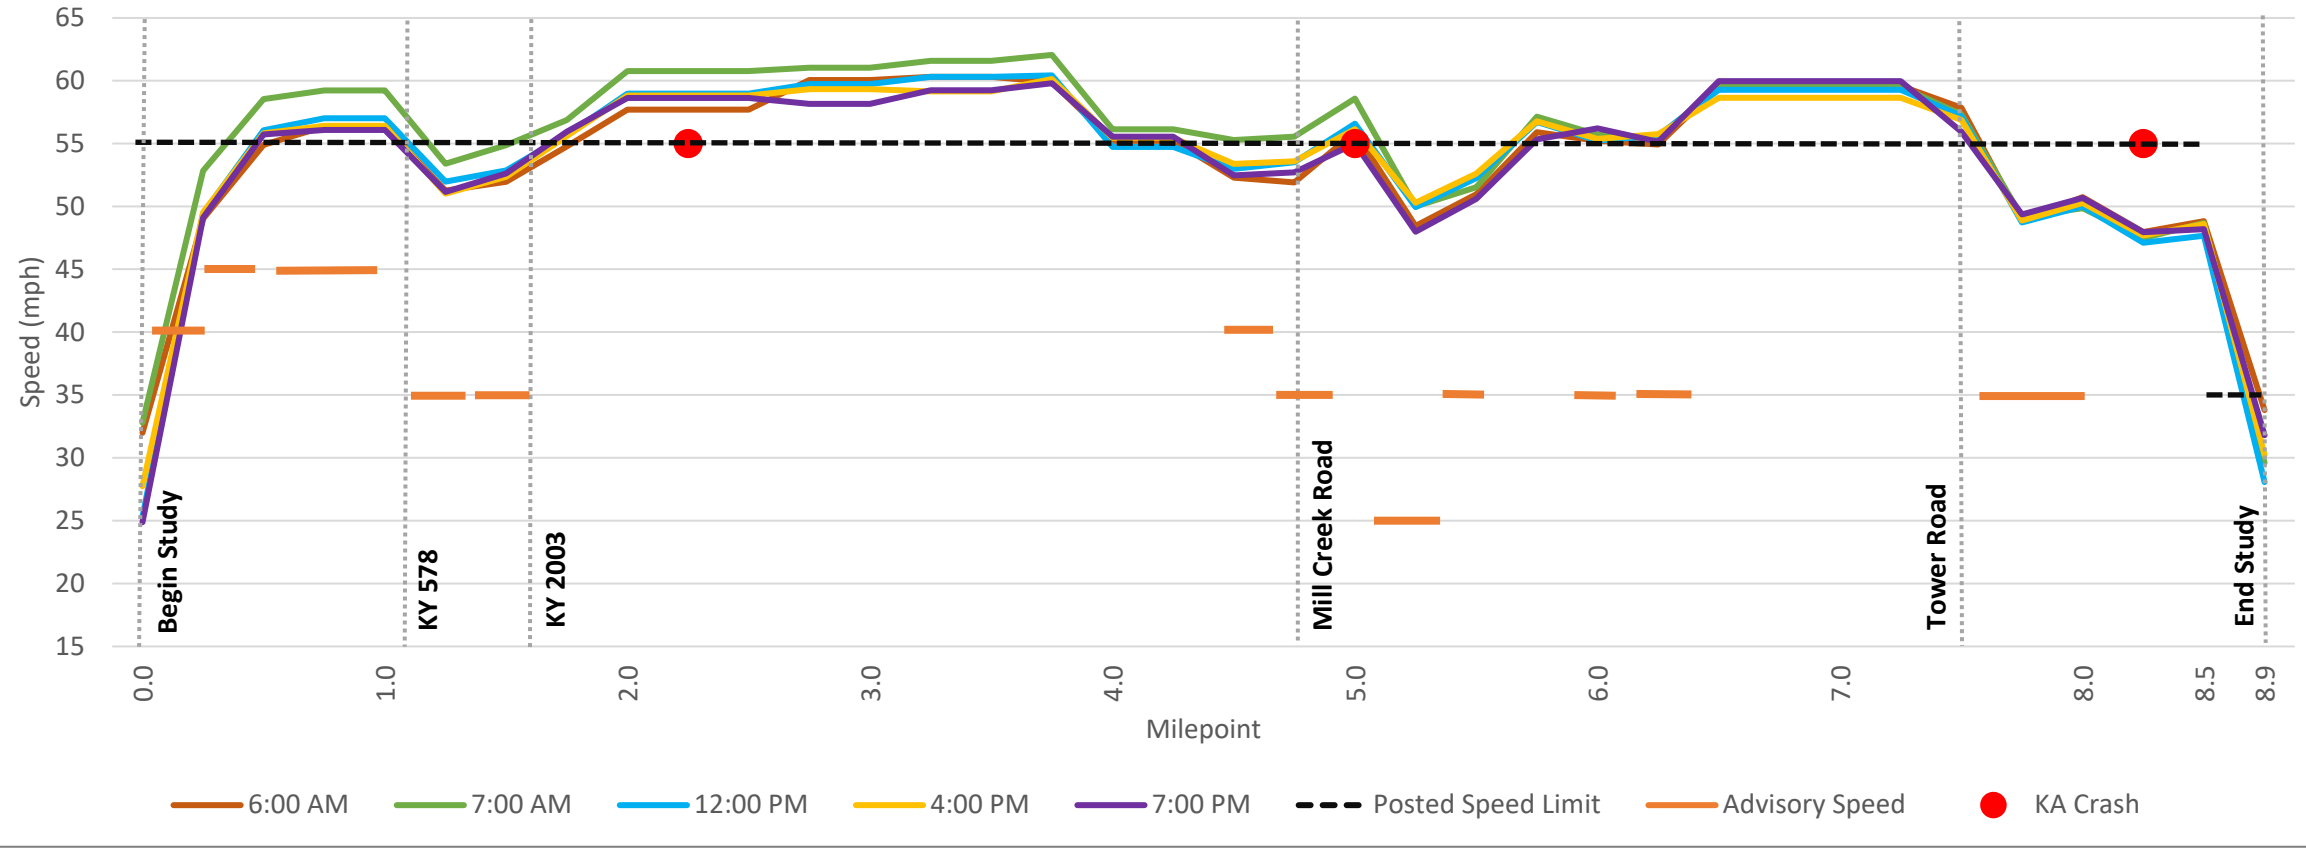

# APPENDIX

**C**

**KY 290 SPEED  
GRAPHS**

KY 290 Northbound 85th Percentile Auto Speed

KY 290 Southbound 85th Percentile Auto Speed

6:00 AM 7:00 AM 12:00 PM 4:00 PM 7:00 PM Posted Speed Limit Advisory Speed KA Crash

KY 290 Northbound 50th Percentile Auto Speed

KY 290 Southbound 50th Percentile Auto Speed

KY 290 Northbound 85th Percentile Truck Speed

KY 290 Southbound 85th Percentile Truck Speed

6:00 AM 7:00 AM 12:00 PM 4:00 PM 7:00 PM Posted Speed Limit Advisory Speed KA Crash

KY 290 Northbound 50th Percentile Truck Speed

KY 290 Southbound 50th Percentile Truck Speed