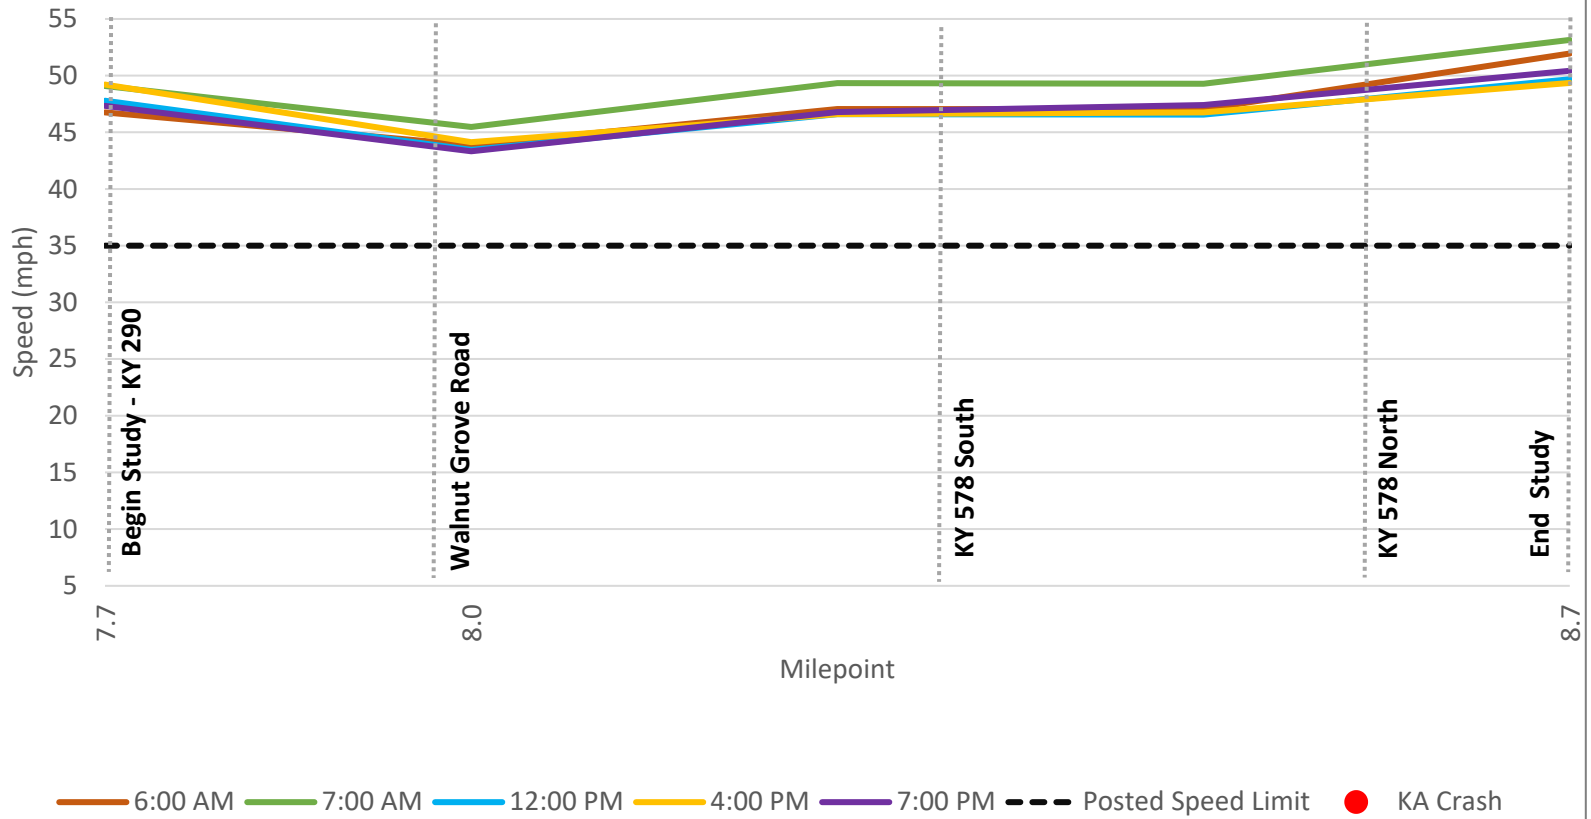

KY 3630 Southbound 85th Percentile Auto Speed