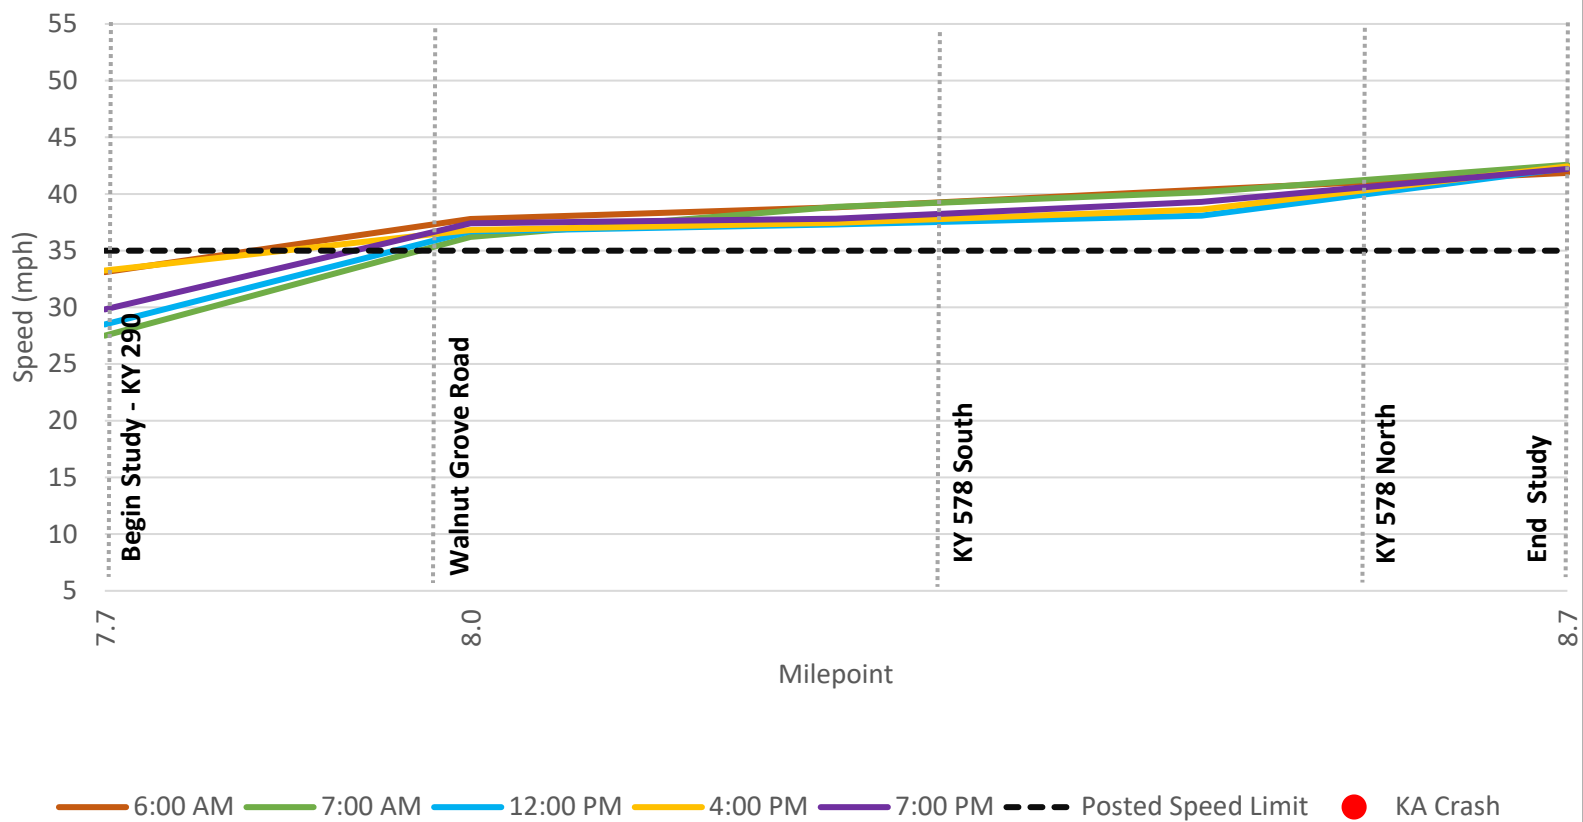

KY 3630 Southbound 85th Percentile Truck Speed