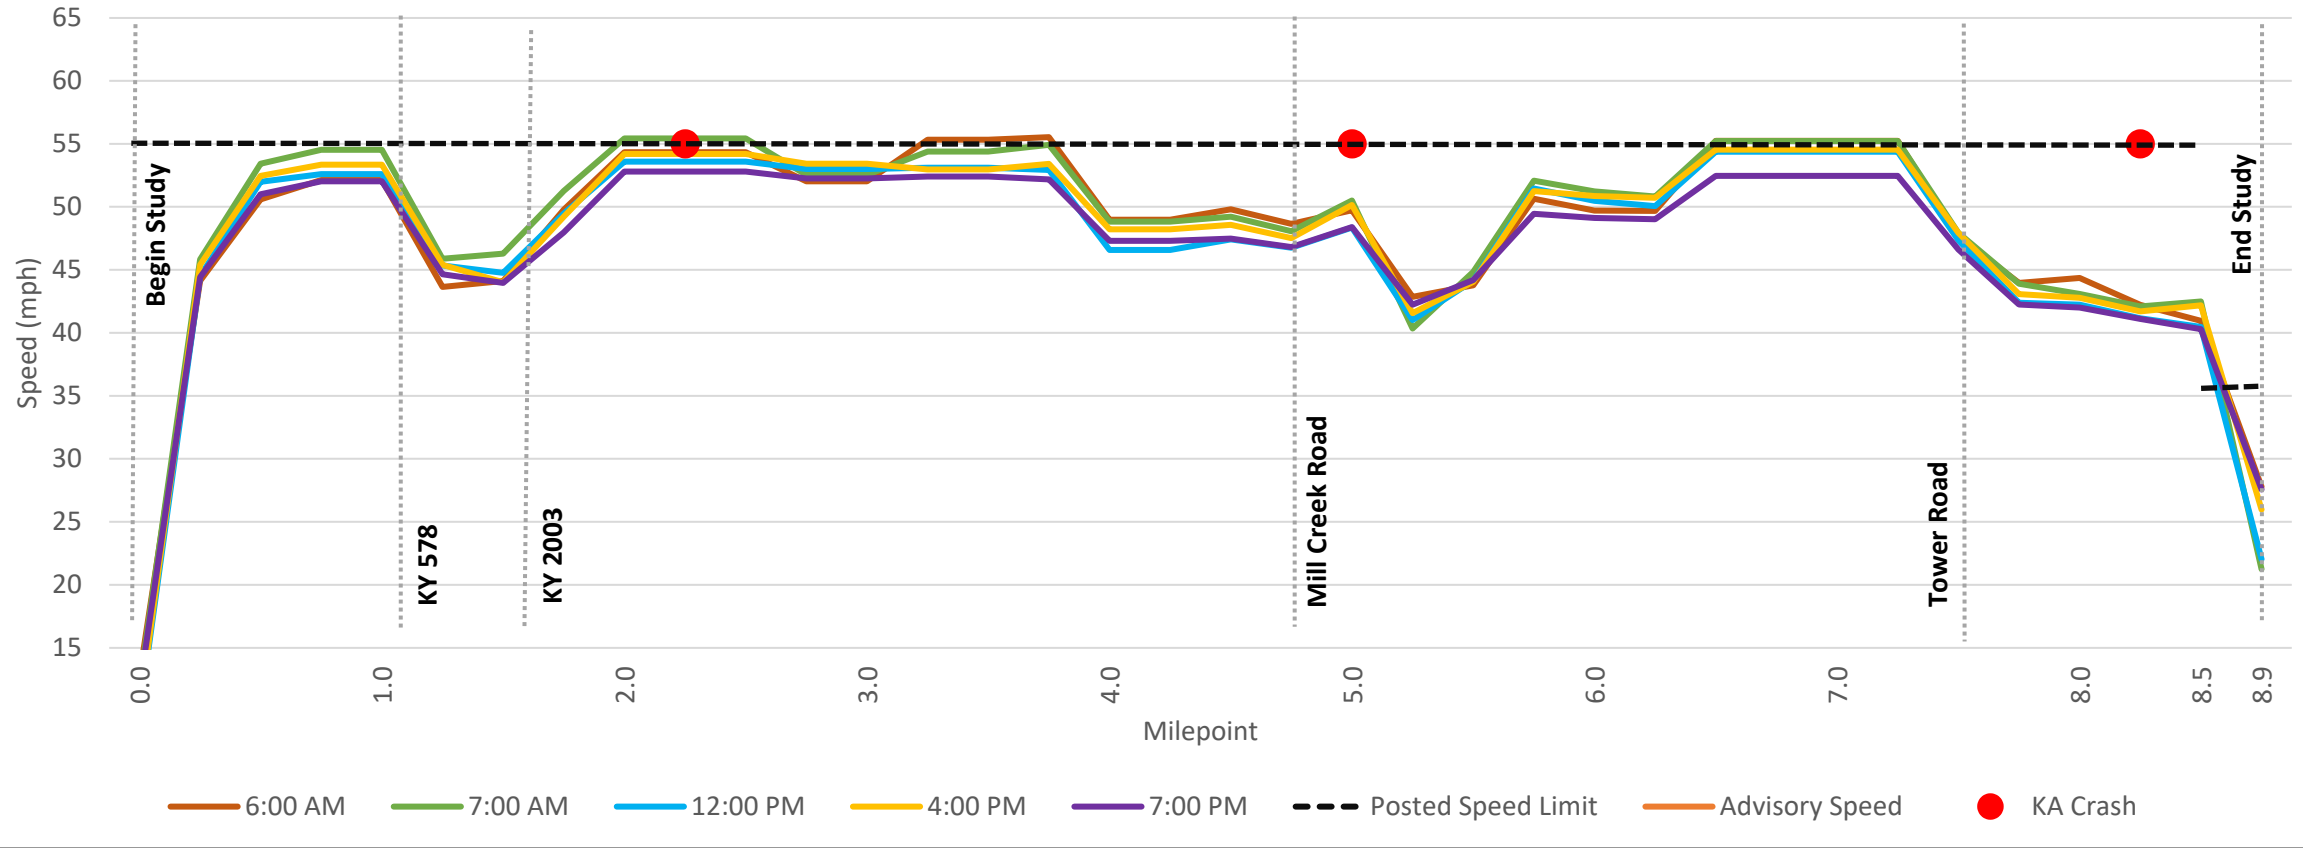

# APPENDIX

**C**

**KY 290 SPEED  
GRAPHS**

KY 290 Northbound 85th Percentile Auto Speed

KY 290 Southbound 85th Percentile Auto Speed

6:00 AM 7:00 AM 12:00 PM 4:00 PM 7:00 PM Posted Speed Limit Advisory Speed KA Crash

KY 290 Northbound 50th Percentile Auto Speed

KY 290 Southbound 50th Percentile Auto Speed

KY 290 Northbound 85th Percentile Truck Speed

KY 290 Southbound 85th Percentile Truck Speed

6:00 AM 7:00 AM 12:00 PM 4:00 PM 7:00 PM Posted Speed Limit Advisory Speed KA Crash

KY 290 Northbound 50th Percentile Truck Speed

KY 290 Southbound 50th Percentile Truck Speed