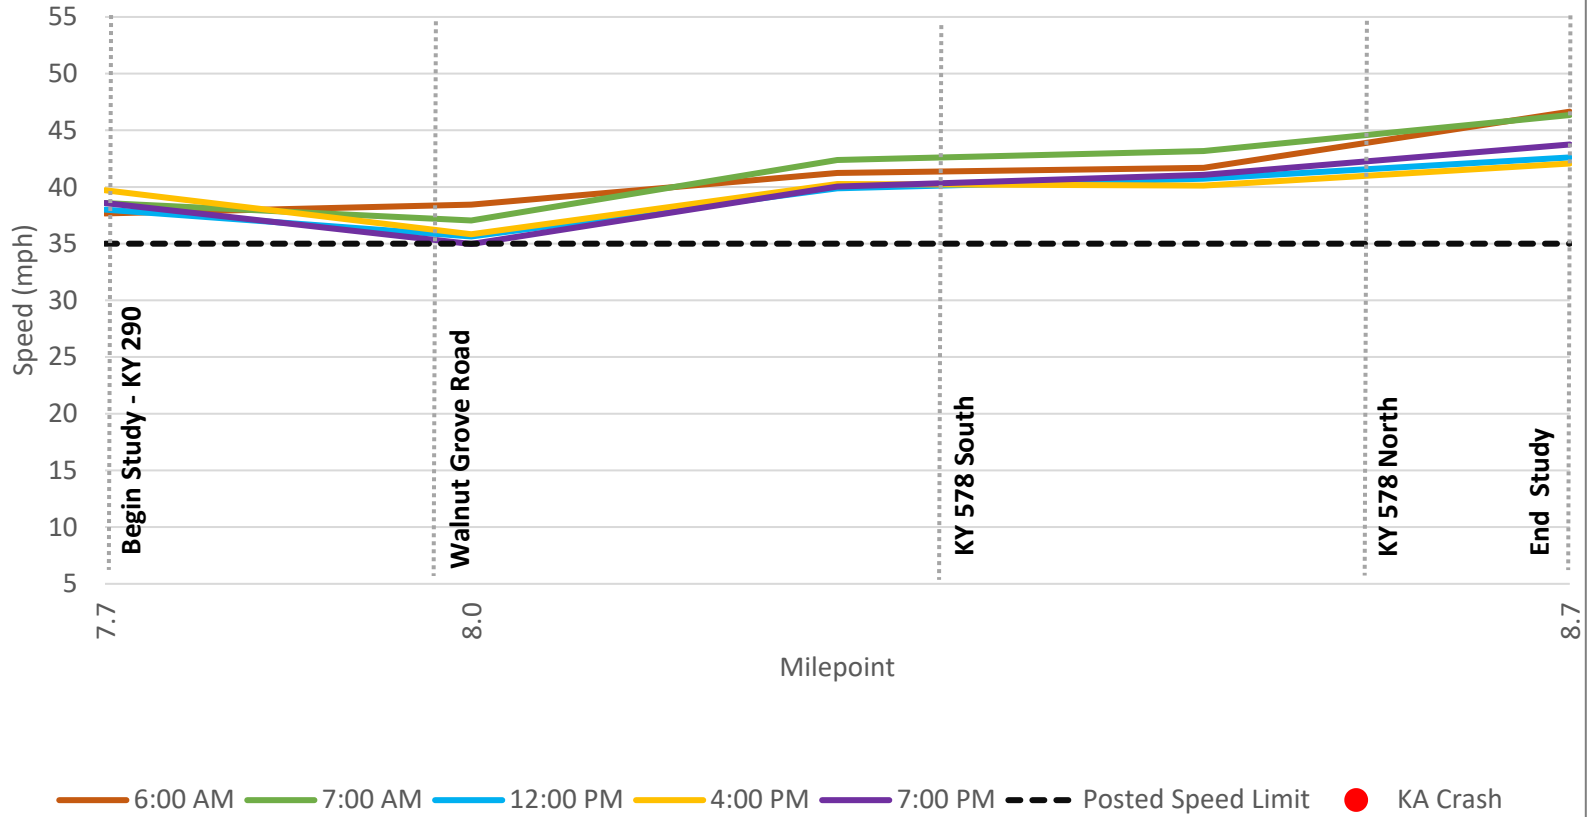

KY 3630 Southbound 50th Percentile Auto Speed