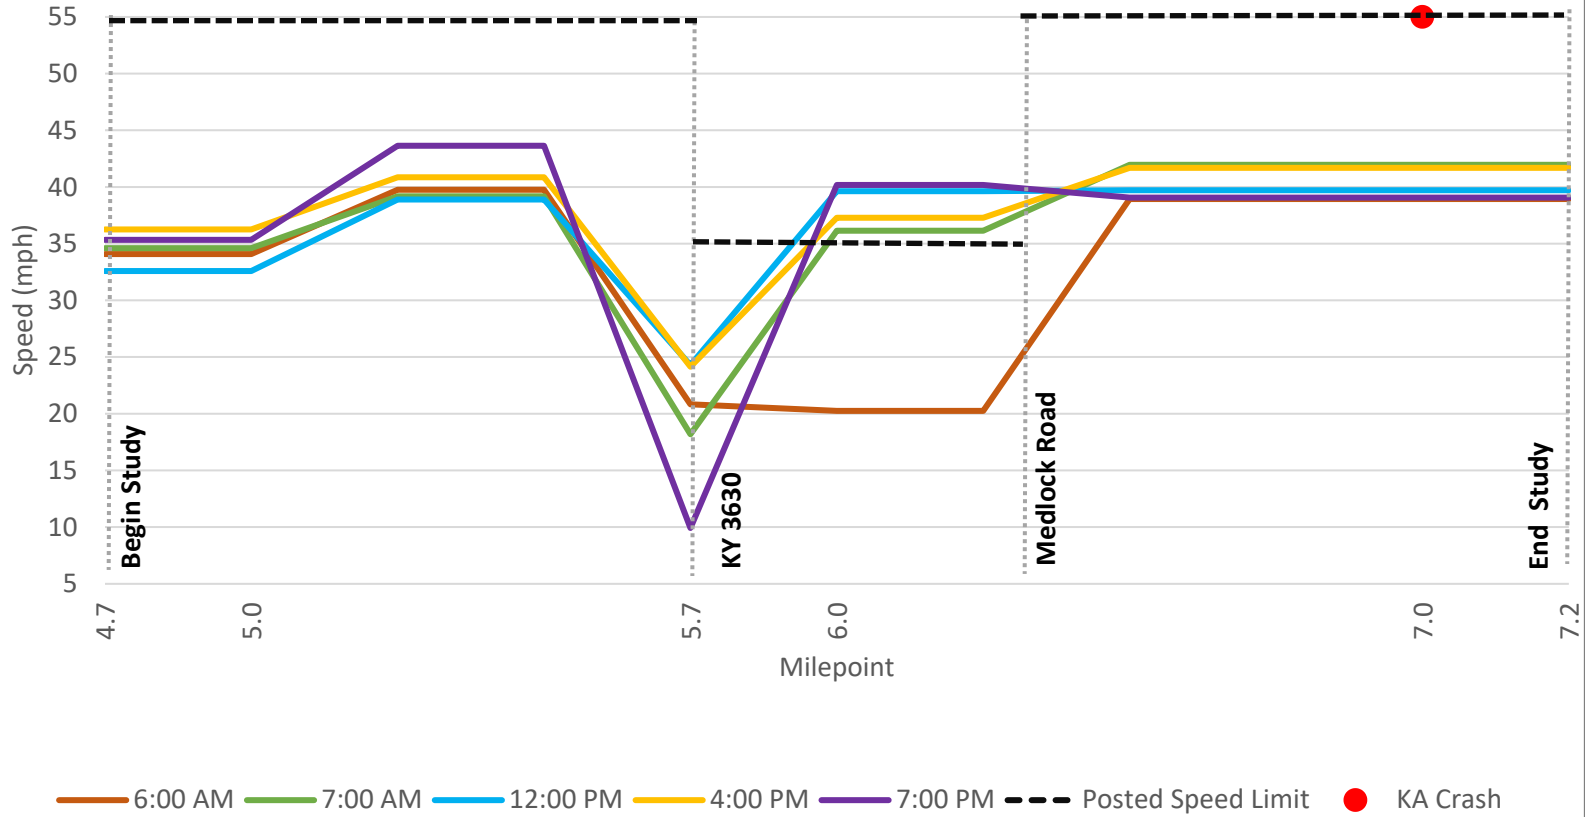

KY 578 Southbound 85th Percentile Truck Speed