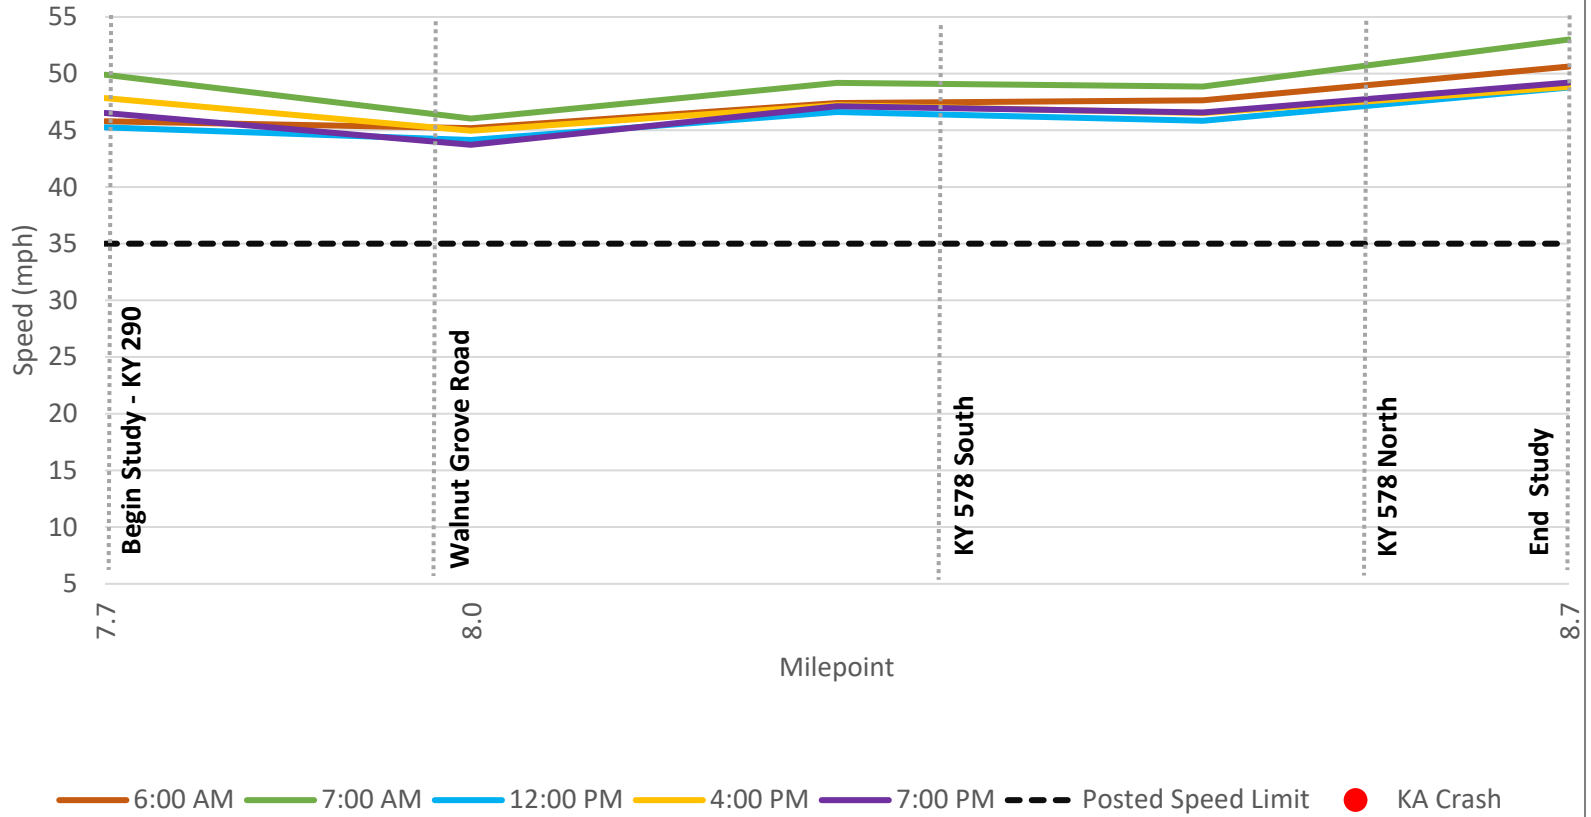

KY 3630 Northbound 85th Percentile Auto Speed