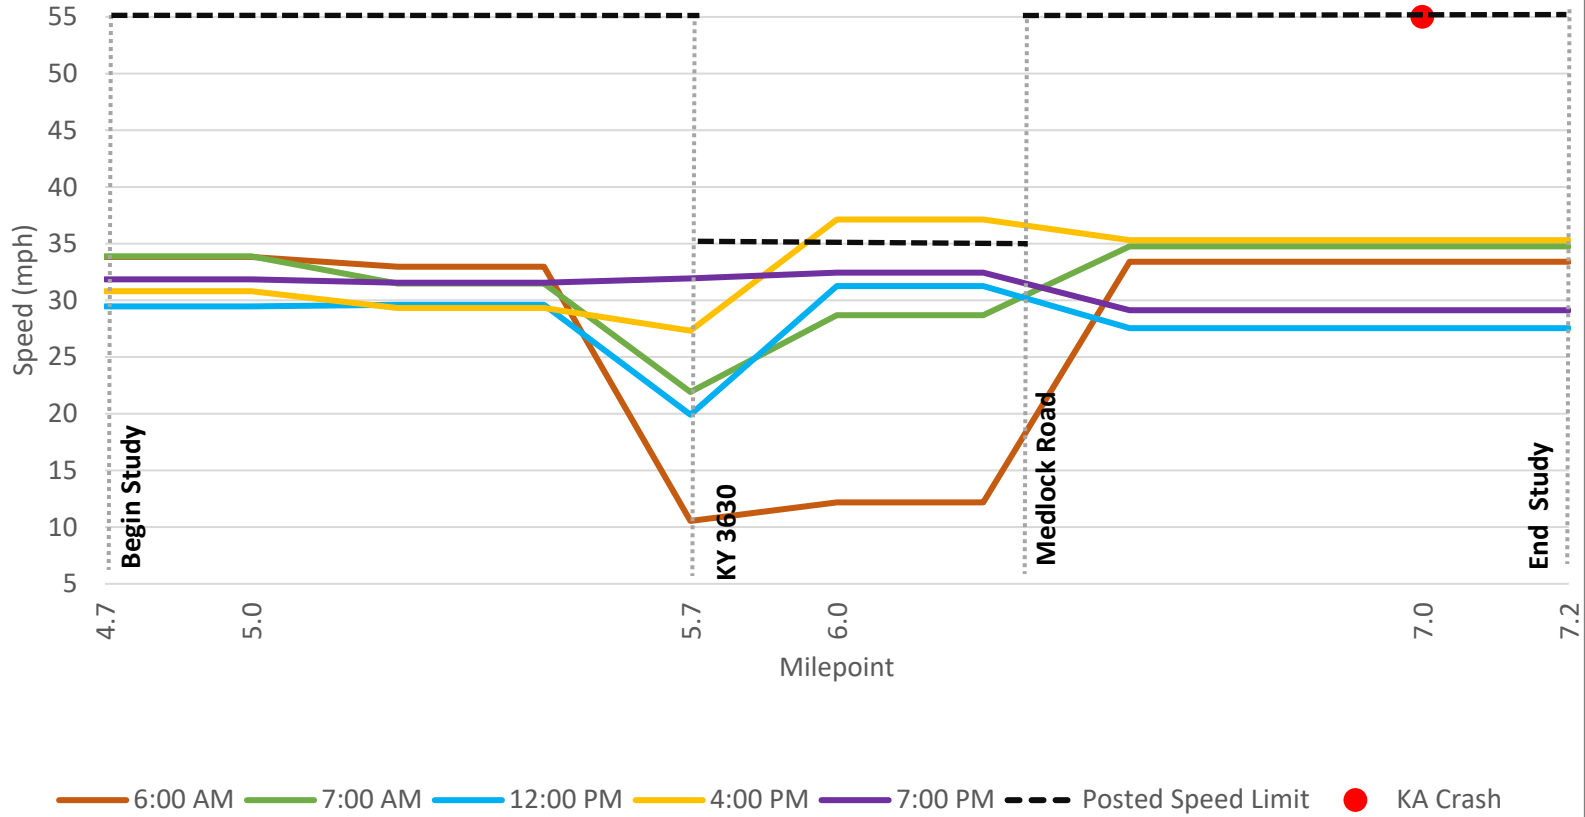

KY 578 Northbound 50th Percentile Truck Speed