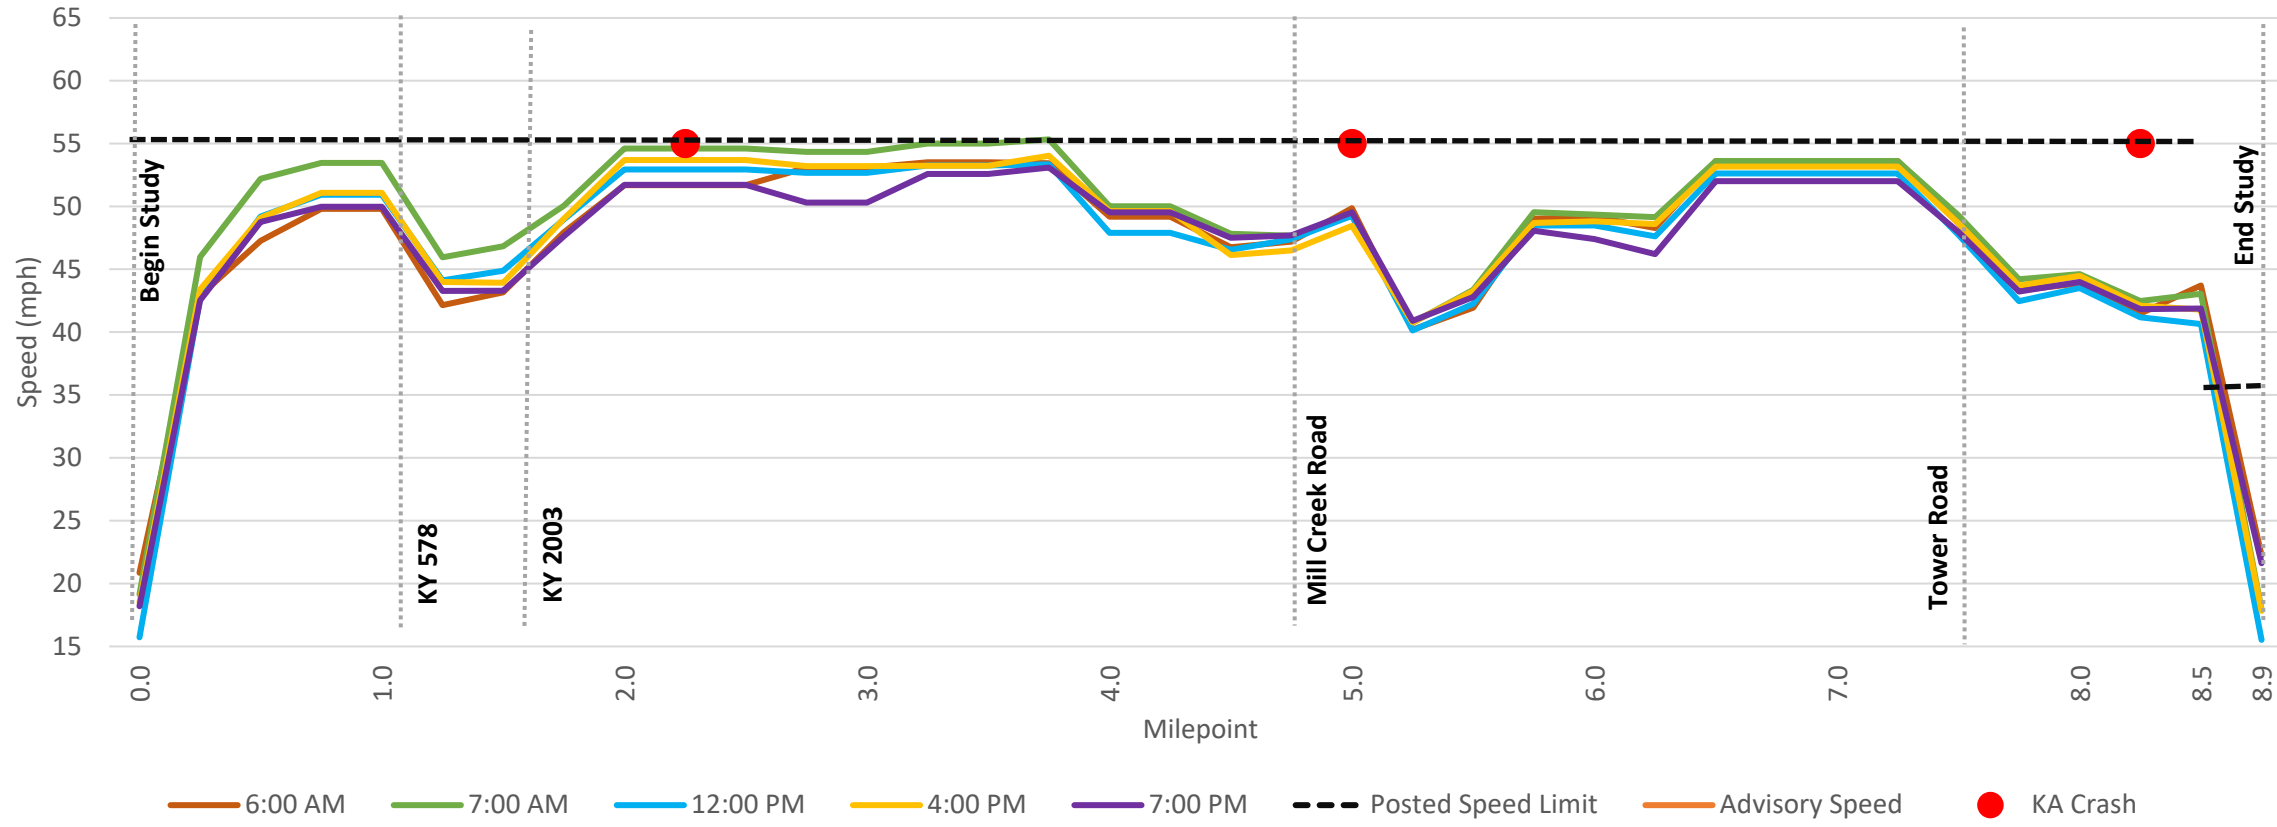

# APPENDIX

**C**

**KY 290 SPEED  
GRAPHS**

KY 290 Northbound 85th Percentile Auto Speed

KY 290 Southbound 85th Percentile Auto Speed

6:00 AM 7:00 AM 12:00 PM 4:00 PM 7:00 PM Posted Speed Limit Advisory Speed KA Crash

KY 290 Northbound 50th Percentile Auto Speed

KY 290 Southbound 50th Percentile Auto Speed

KY 290 Northbound 85th Percentile Truck Speed

KY 290 Southbound 85th Percentile Truck Speed

6:00 AM 7:00 AM 12:00 PM 4:00 PM 7:00 PM Posted Speed Limit Advisory Speed KA Crash

KY 290 Northbound 50th Percentile Truck Speed

KY 290 Southbound 50th Percentile Truck Speed