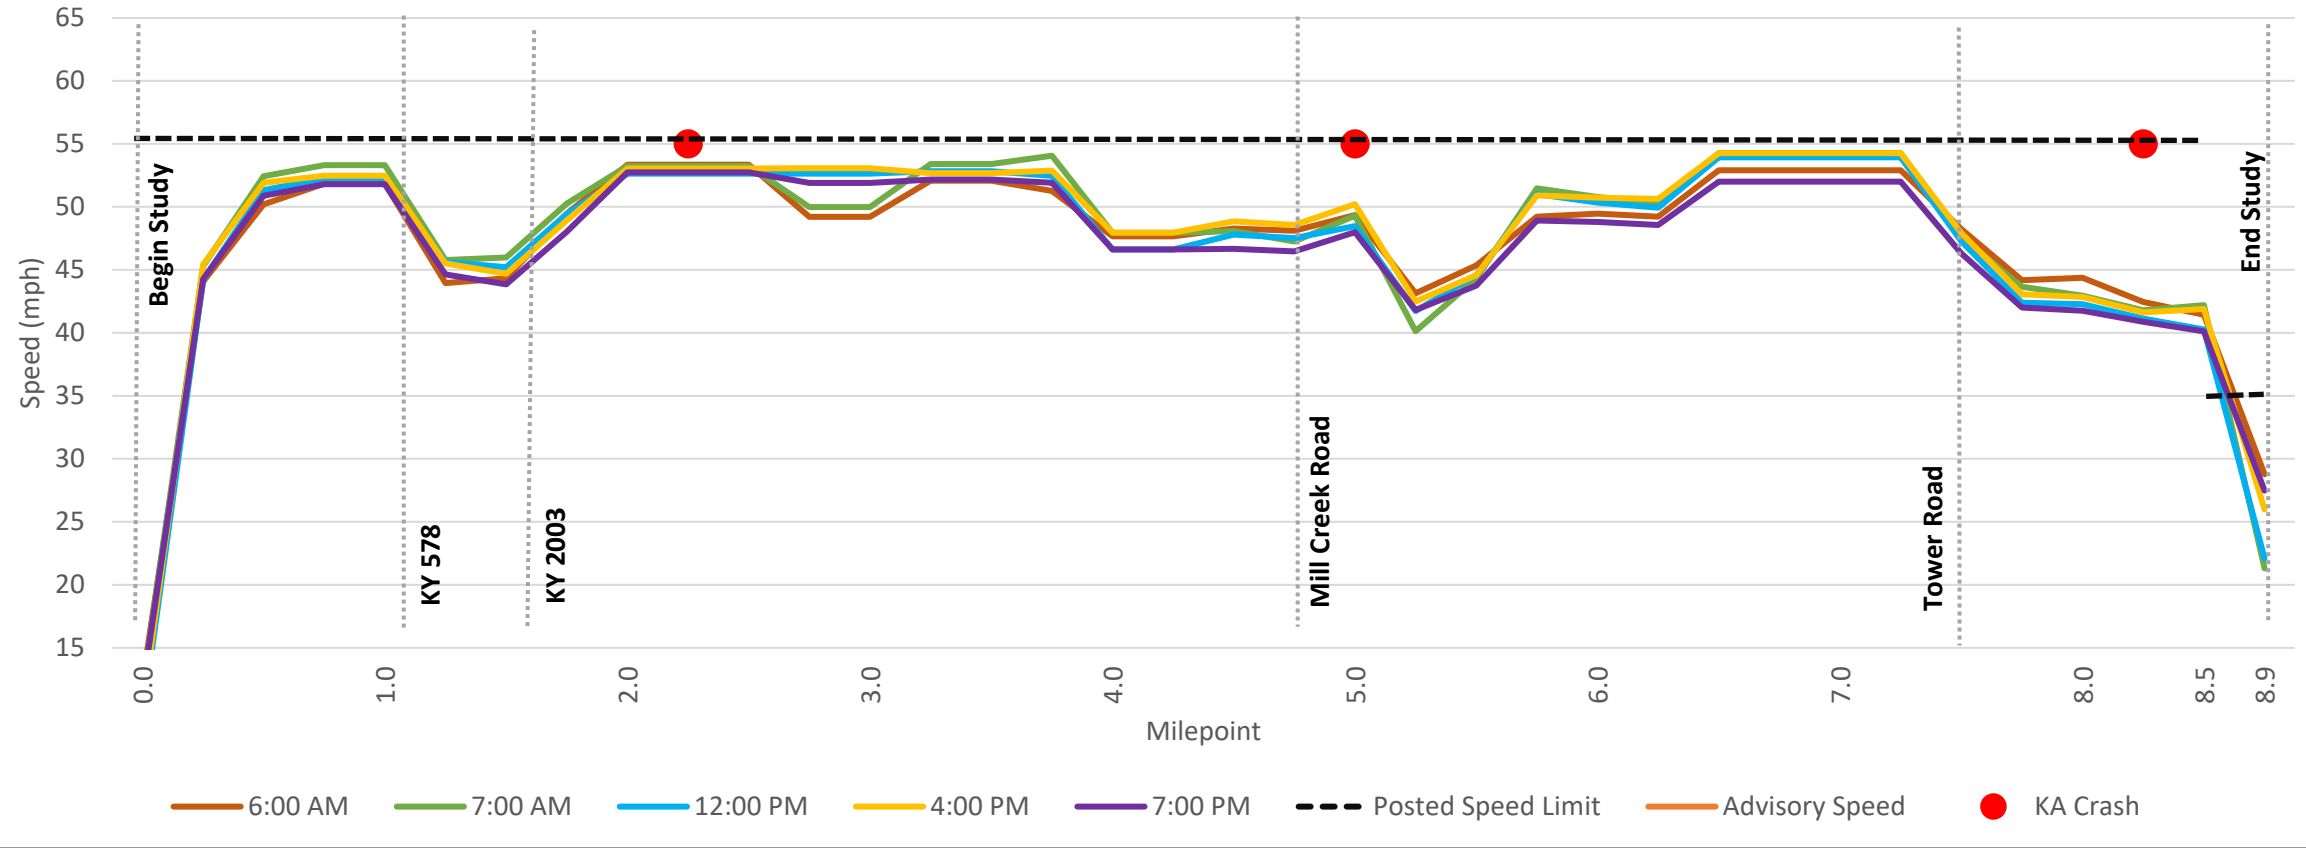

# APPENDIX

**C**

**KY 290 SPEED  
GRAPHS**

KY 290 Northbound 85th Percentile Auto Speed

KY 290 Southbound 85th Percentile Auto Speed

6:00 AM 7:00 AM 12:00 PM 4:00 PM 7:00 PM Posted Speed Limit Advisory Speed KA Crash

KY 290 Northbound 50th Percentile Auto Speed

KY 290 Southbound 50th Percentile Auto Speed

KY 290 Northbound 85th Percentile Truck Speed

KY 290 Southbound 85th Percentile Truck Speed

6:00 AM 7:00 AM 12:00 PM 4:00 PM 7:00 PM Posted Speed Limit Advisory Speed KA Crash

KY 290 Northbound 50th Percentile Truck Speed

KY 290 Southbound 50th Percentile Truck Speed