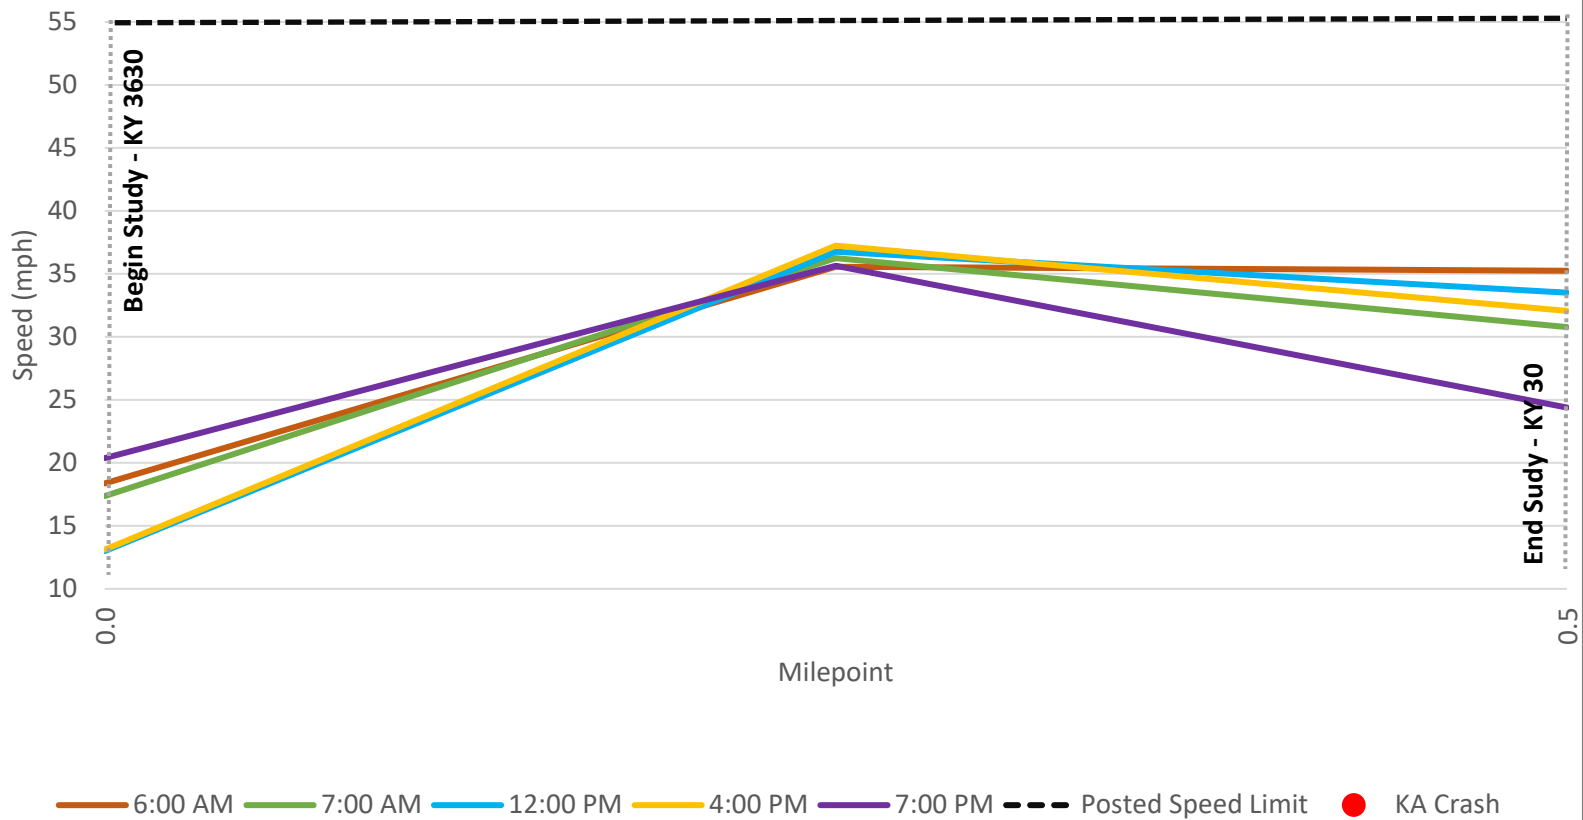

KY 3444 Southbound 50th Percentile Truck Speed