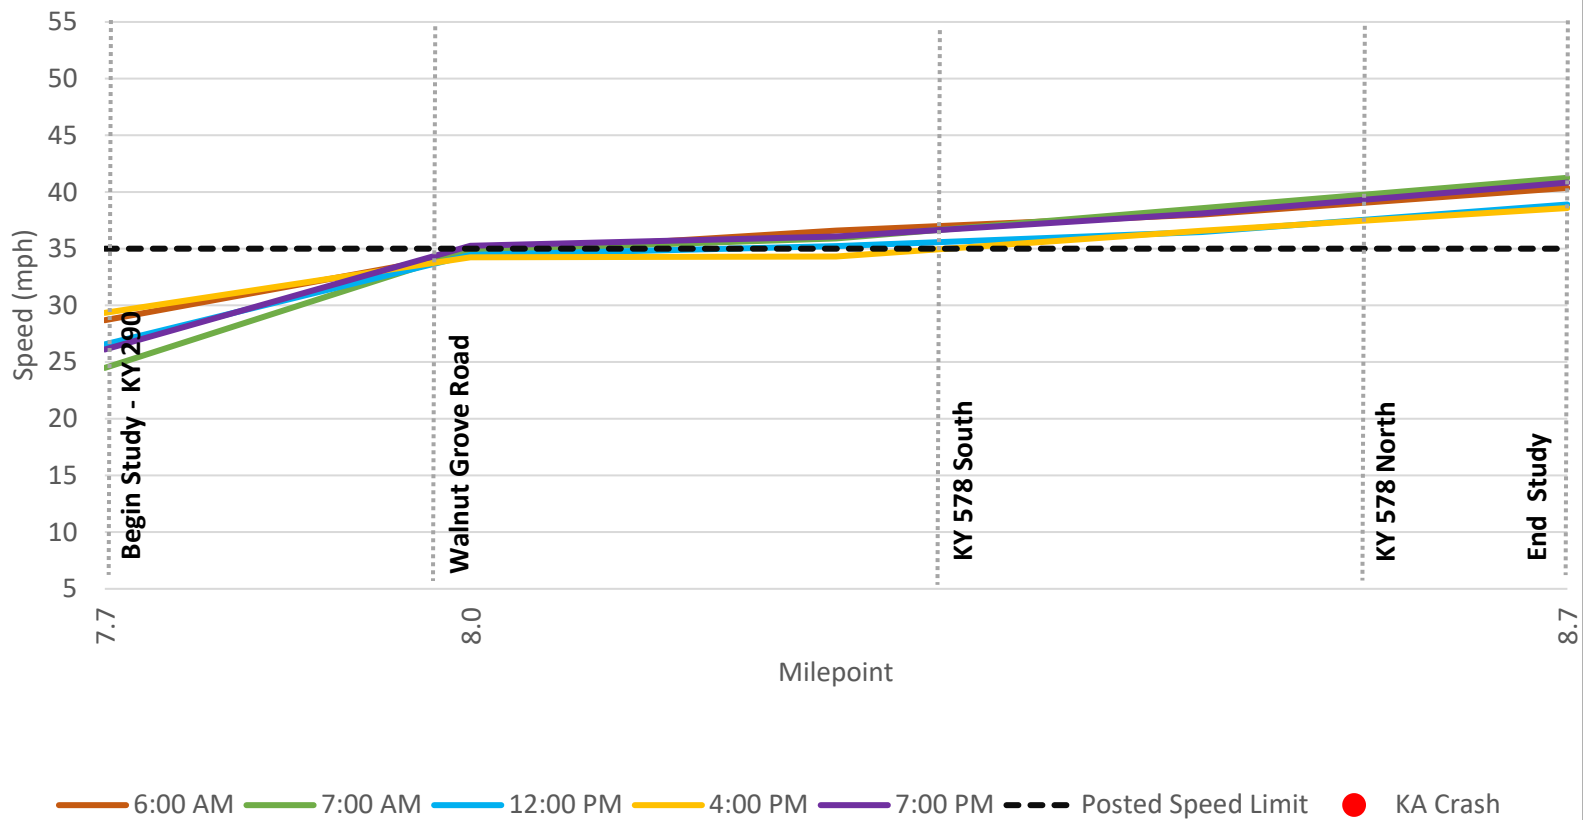

### KY 3630 Southbound 85th Percentile Truck Speed

KY 3630 Northbound 50th Percentile Truck Speed

KY 3630 Southbound 50th Percentile Truck Speed

KY 578 Northbound 85th Percentile Auto Speed

KY 578 Southbound 85th Percentile Auto Speed