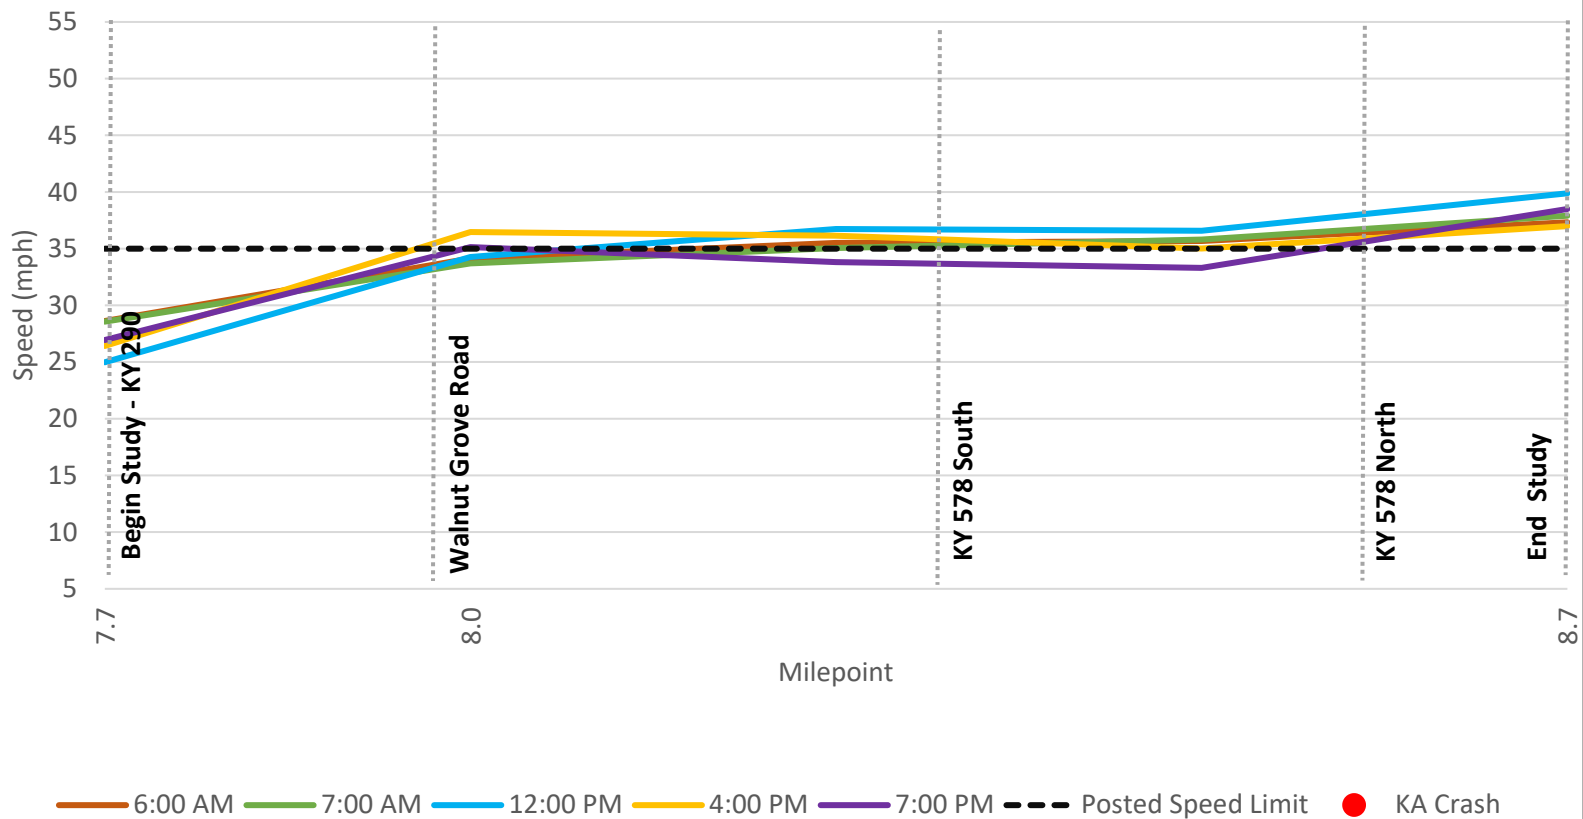

KY 3630 Northbound 50th Percentile Truck Speed