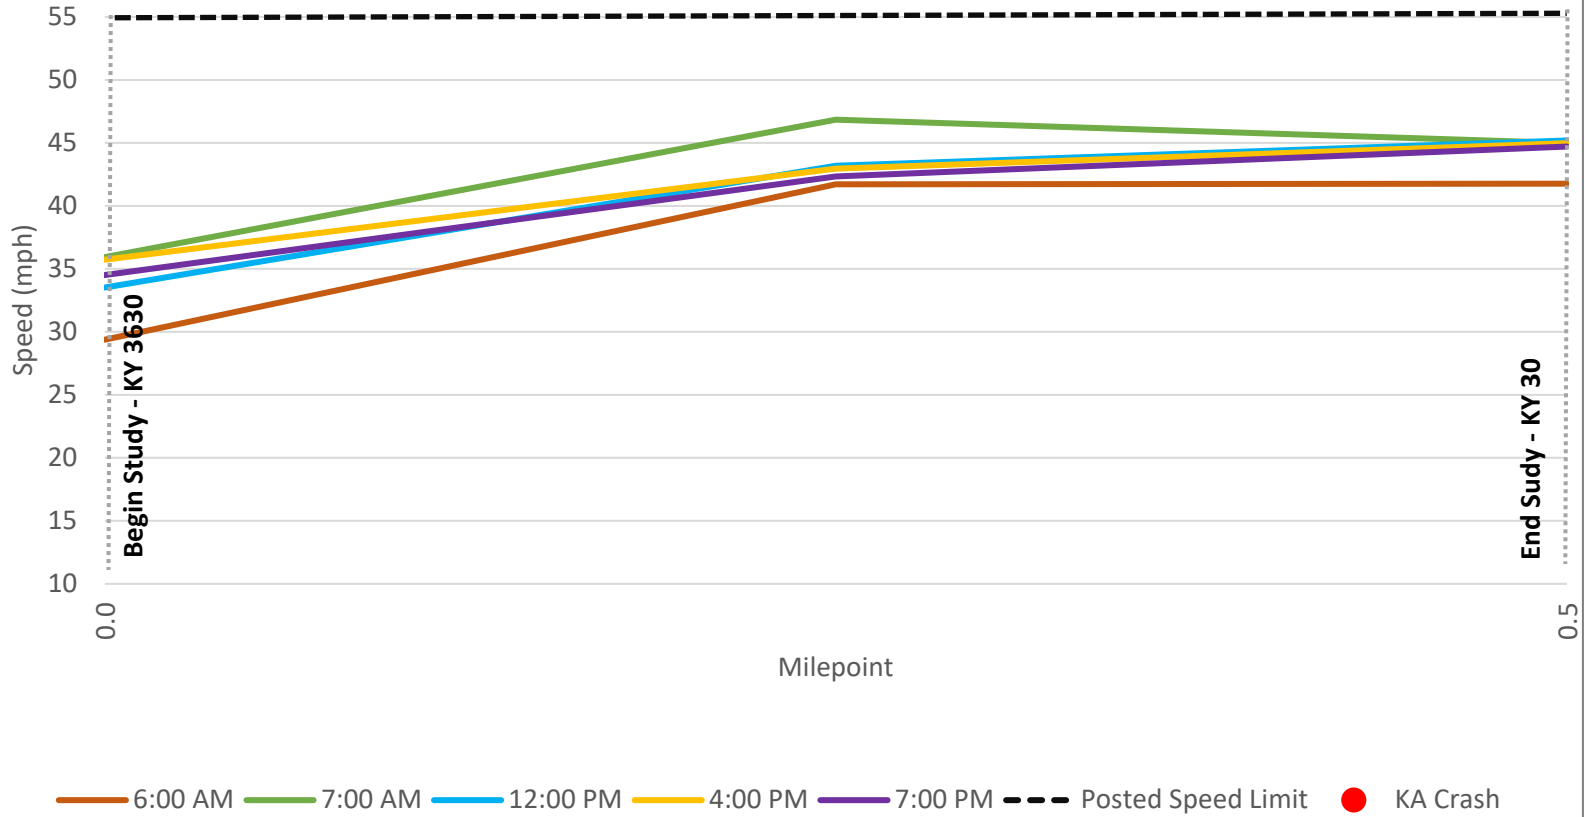

KY 3444 Northbound 85th Percentile Auto Speed