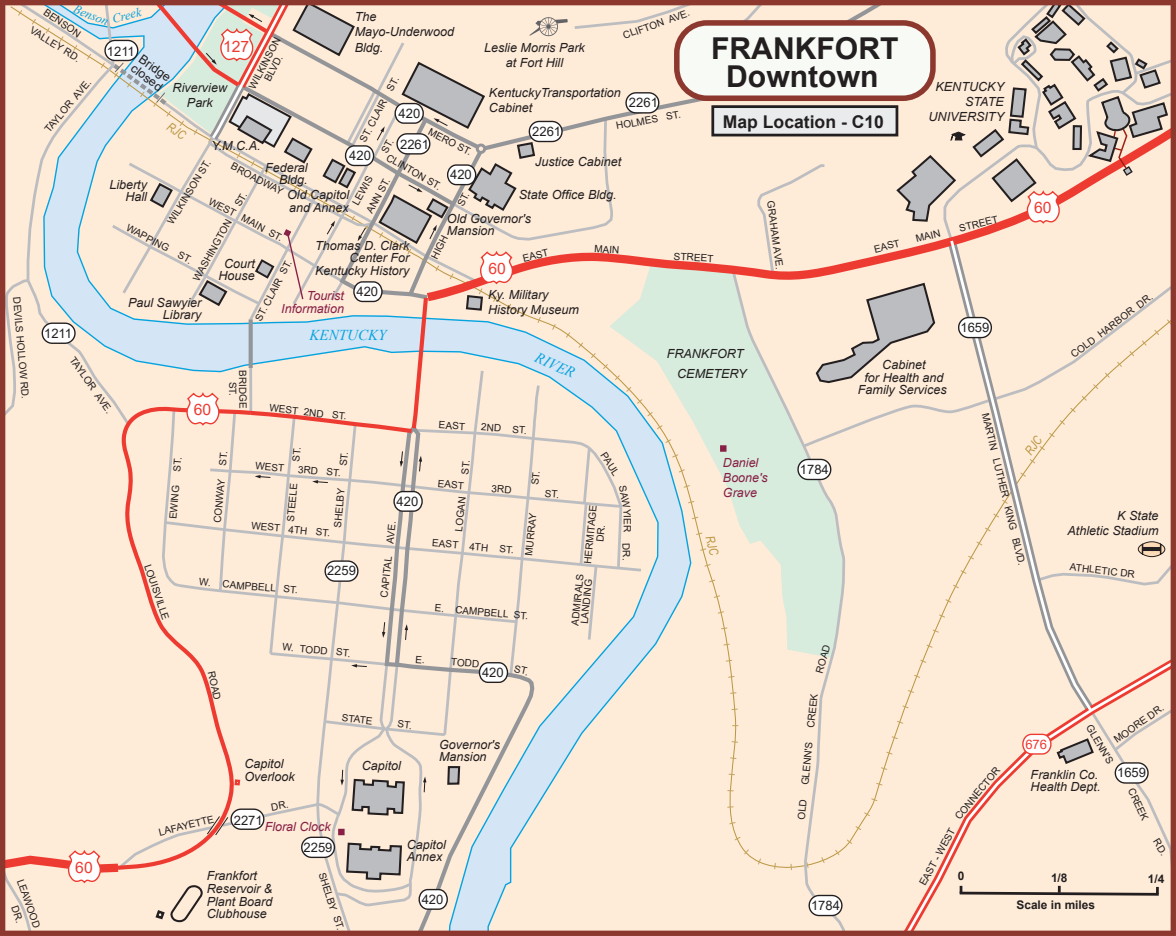

# FRANKFORT Downtown

Map Location - C10

Leslie Morris Park  
at Fort Hill

Kentucky Transportation  
Cabinet

Justice Cabinet

State Office Bldg.

Old Governor's  
Mansion

Thomas D. Clark  
Center For  
Kentucky History

Ky. Military  
History Museum

KENTUCKY STATE  
UNIVERSITY

Cabinet  
for Health and  
Family Services

Daniel  
Boone's  
Grave

K State  
Athletic Stadium

Franklin Co.  
Health Dept.

Frankfort  
Reservoir &  
Plant Board  
Clubhouse

0 1/8 1/4  
Scale in miles