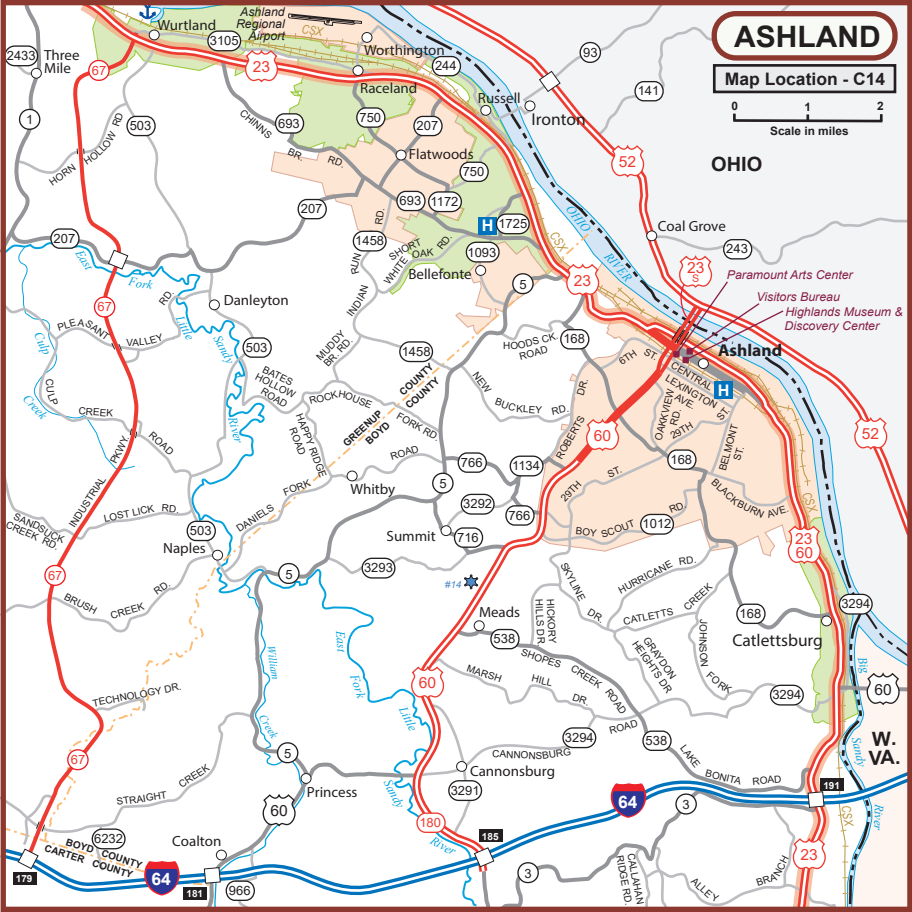

ASHLAND

Map Location - C14

Scale in miles

OHIO

Paramount Arts Center

Visitors Bureau
Highlands Museum &
Discovery Center

Ashland

Catlettsburg

W. VA.