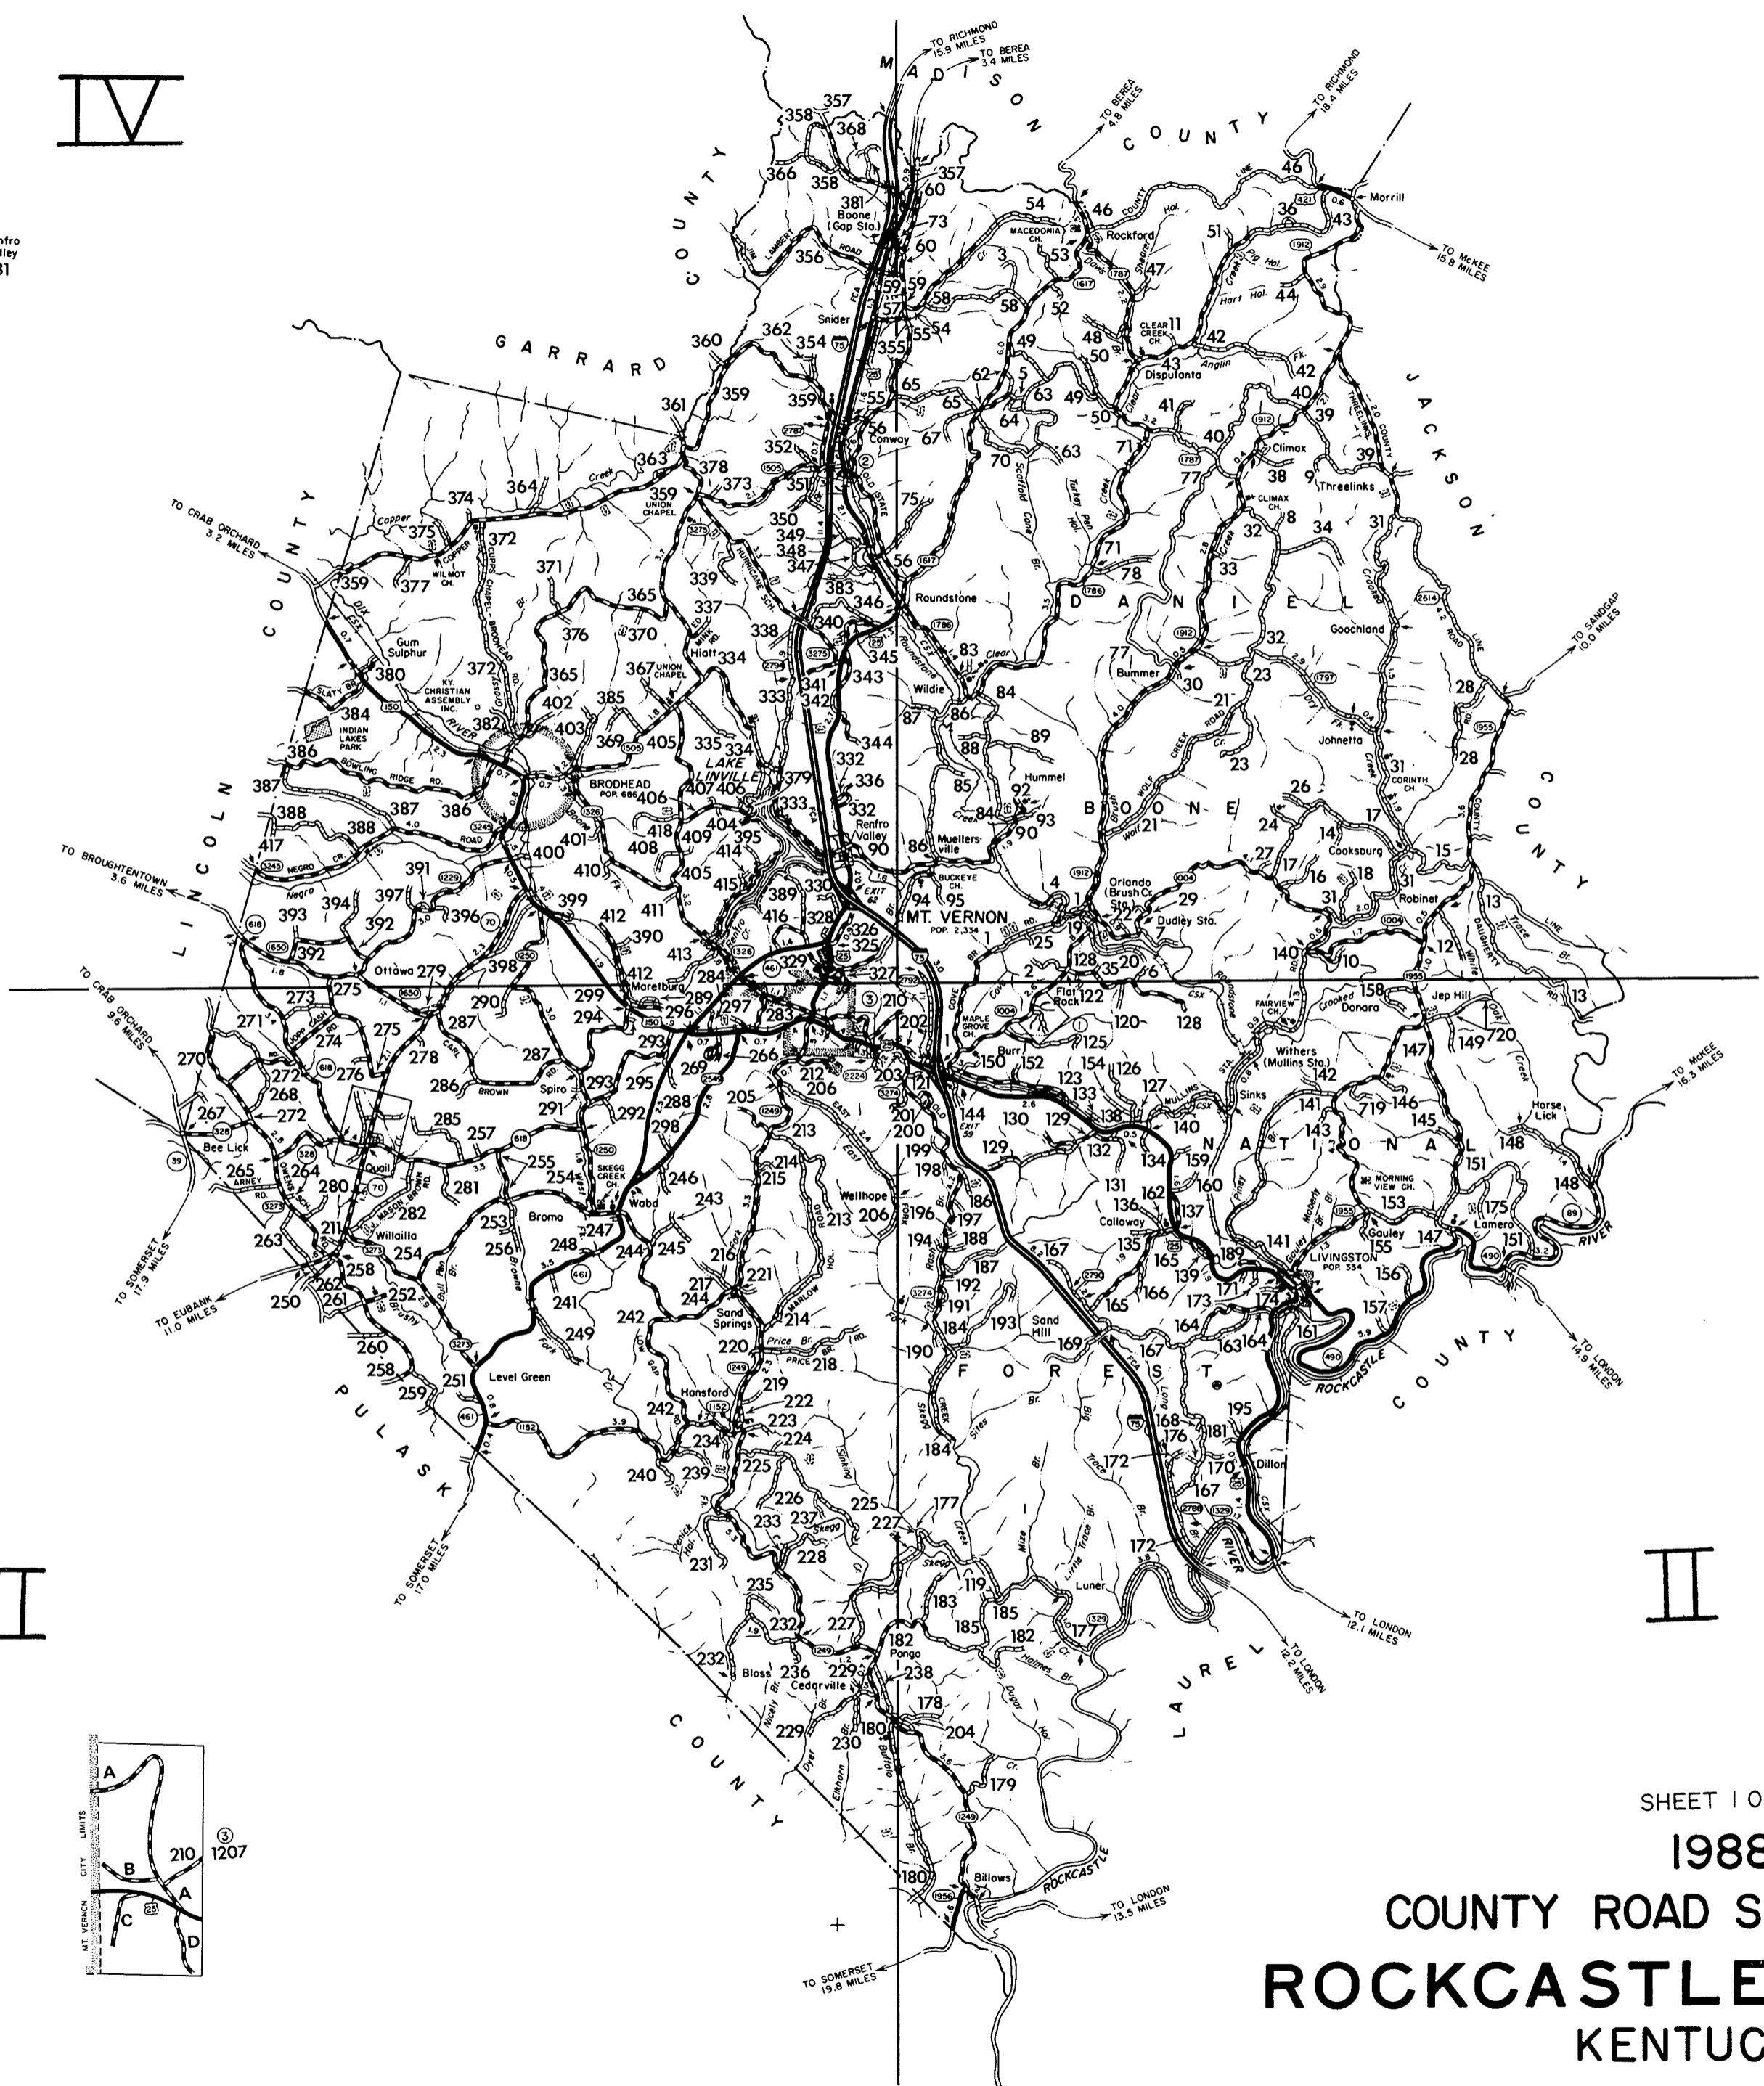

IV

I

Renfro Valley 1331

1353

Quail 1277

III

II

1124

1207

SHEET 1 OF 2
1988
COUNTY ROAD SERIES MAP
ROCKCASTLE COUNTY
KENTUCKY

DATE APPROVED BY FISCAL COURT 8-2-1988