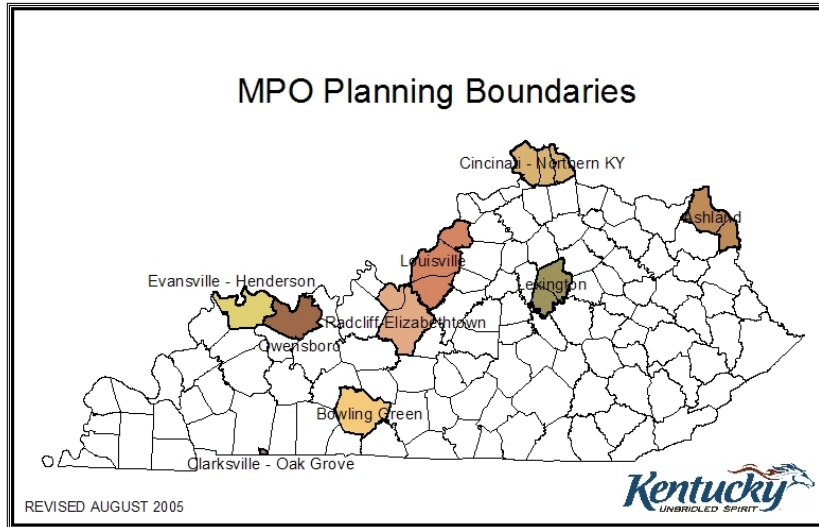

Metropolitan Planning Organizations (MPOs)

<p>Ashland MPO FIVCO ADD 1212 Bath Ave, Suite 650 Ashland, KY 41101 (606) 929-1366 (606) 327-0023 [FAX]</p>	<p>Bowling Green/Warren County MPO Barren River ADD 177 Graham Avenue Bowling Green, KY 42101 (270) 781-2381 (270) 842-0768</p>	<p>Cincinnati/Northern KY MPO Ohio-KY-Indiana Regional Council of Governments 720 Pete Rose Way Suite 420 Cincinnati, OH 45202 (513) 621-6300 (513) 621-9325 [FAX]</p>
<p>Clarksville/Ft Campbell /Oak Grove MPO Clarksville-Montgomery Regl Planning Commission 329 Main Street Clarkesville, TN 37040 (931) 645-7448 (931) 645-7481 [FAX]</p>	<p>Evansville/Henderson MPO Evansville MPO Civic Center, Room 316 1 NW Martin Luther King Blvd Evansville, IN 47708-1833 (812) 436-7833 (812) 436-7834 [FAX]</p>	<p>Lexington Area MPO Lexington-Fayette Urban County Government (LFUCG) Division of Planning 101 East Vine, Suite 700 Lexington, KY 40507 (859) 258-3160 (859) 258-3163 [FAX]</p>
<p>Louisville/So. Indiana MPO KIPDA 11520 Commonwealth Drive Louisville, KY 40299 (502) 266-6084 (502) 266-5047 [FAX]</p>	<p>Owensboro-Daviess County MPO Green River ADD 3860 U.S. Highway. 60 West Owensboro, KY 42301- 0290 (270) 926-4433 (270) 684-0714 [FAX]</p>	<p>Radcliffe/Elizabethtown MPO Lincoln Trail ADD 613 College Street Road P.O. Box 604 Elizabethtown, KY 42702-0604 (270) 769-2393 (270) 769-2993 [FAX]</p>