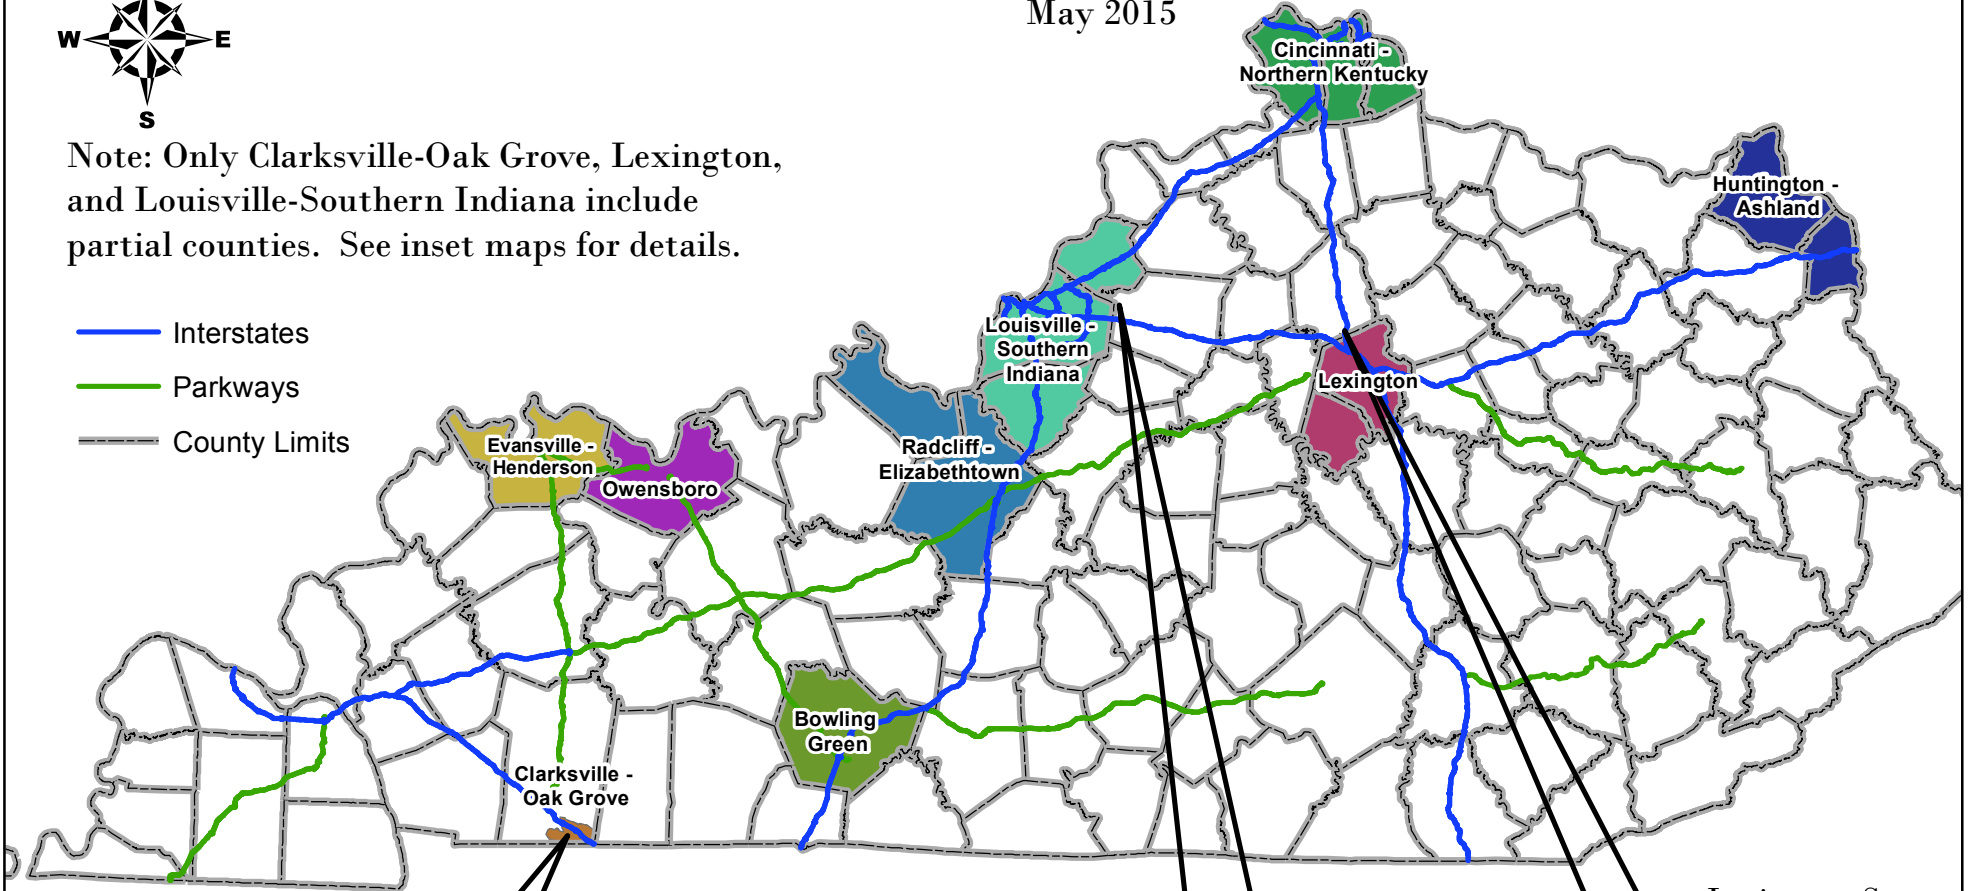

# Kentucky MPO Planning Boundaries

May 2015

Note: Only Clarksville-Oak Grove, Lexington, and Louisville-Southern Indiana include partial counties. See inset maps for details.

- Interstates
- Parkways
- County Limits

Clarksville-Oak Grove

Louisville-Southern Indiana:  
Shelby County Detail

Lexington: Scott  
County Detail