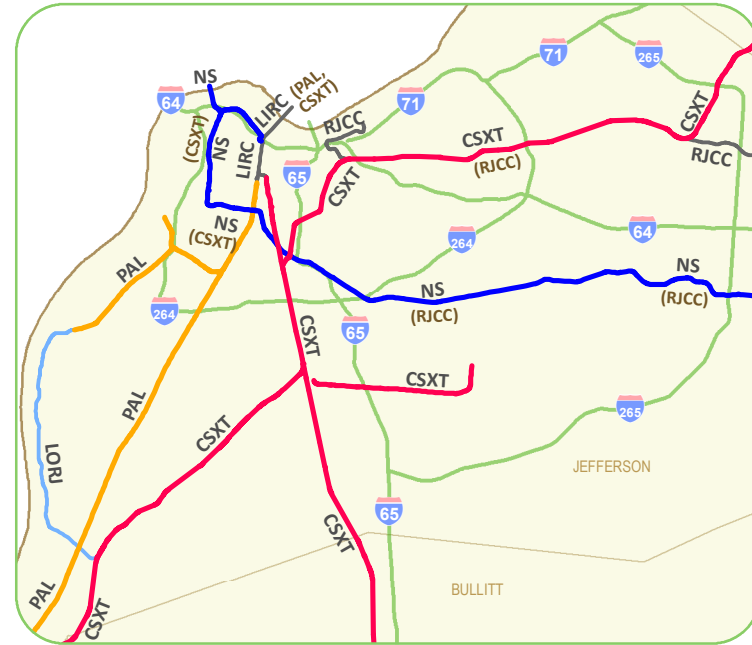

Active Freight Rail Lines of Kentucky

NORTHERN KENTUCKY

LOUISVILLE AREA

Class I Railroads

- CSX Transportation (CSXT)
- Canadian National (CN)
- Norfolk Southern (NS)

Class II Railroads

- Paducah and Louisville (PAL)

Class III Railroads

- Fredonia Valley (FVRR)
- Kentucky West Tennessee (KWT)
- Kentucky and Tennessee (KT)
- Louisville and Indiana (LIRC)
- Paducah and Illinois (PI)
- RJ Corman (RJCC, RJCM, RCJR)
- Tennesken (TKEN)
- Transkentucky Transportation (TTIS)
- West Tennessee (WTNN)
- Western Kentucky (WKRL)

Riverport Railroads

- Louisville Riverport (LORJ)

Museum Railroads

- Bluegrass Railroad Museum (BRMI)
- Kentucky Railway Museum (KRM)
- Owned by City of Cincinnati

Labels in parentheses indicate companies operating via trackage rights