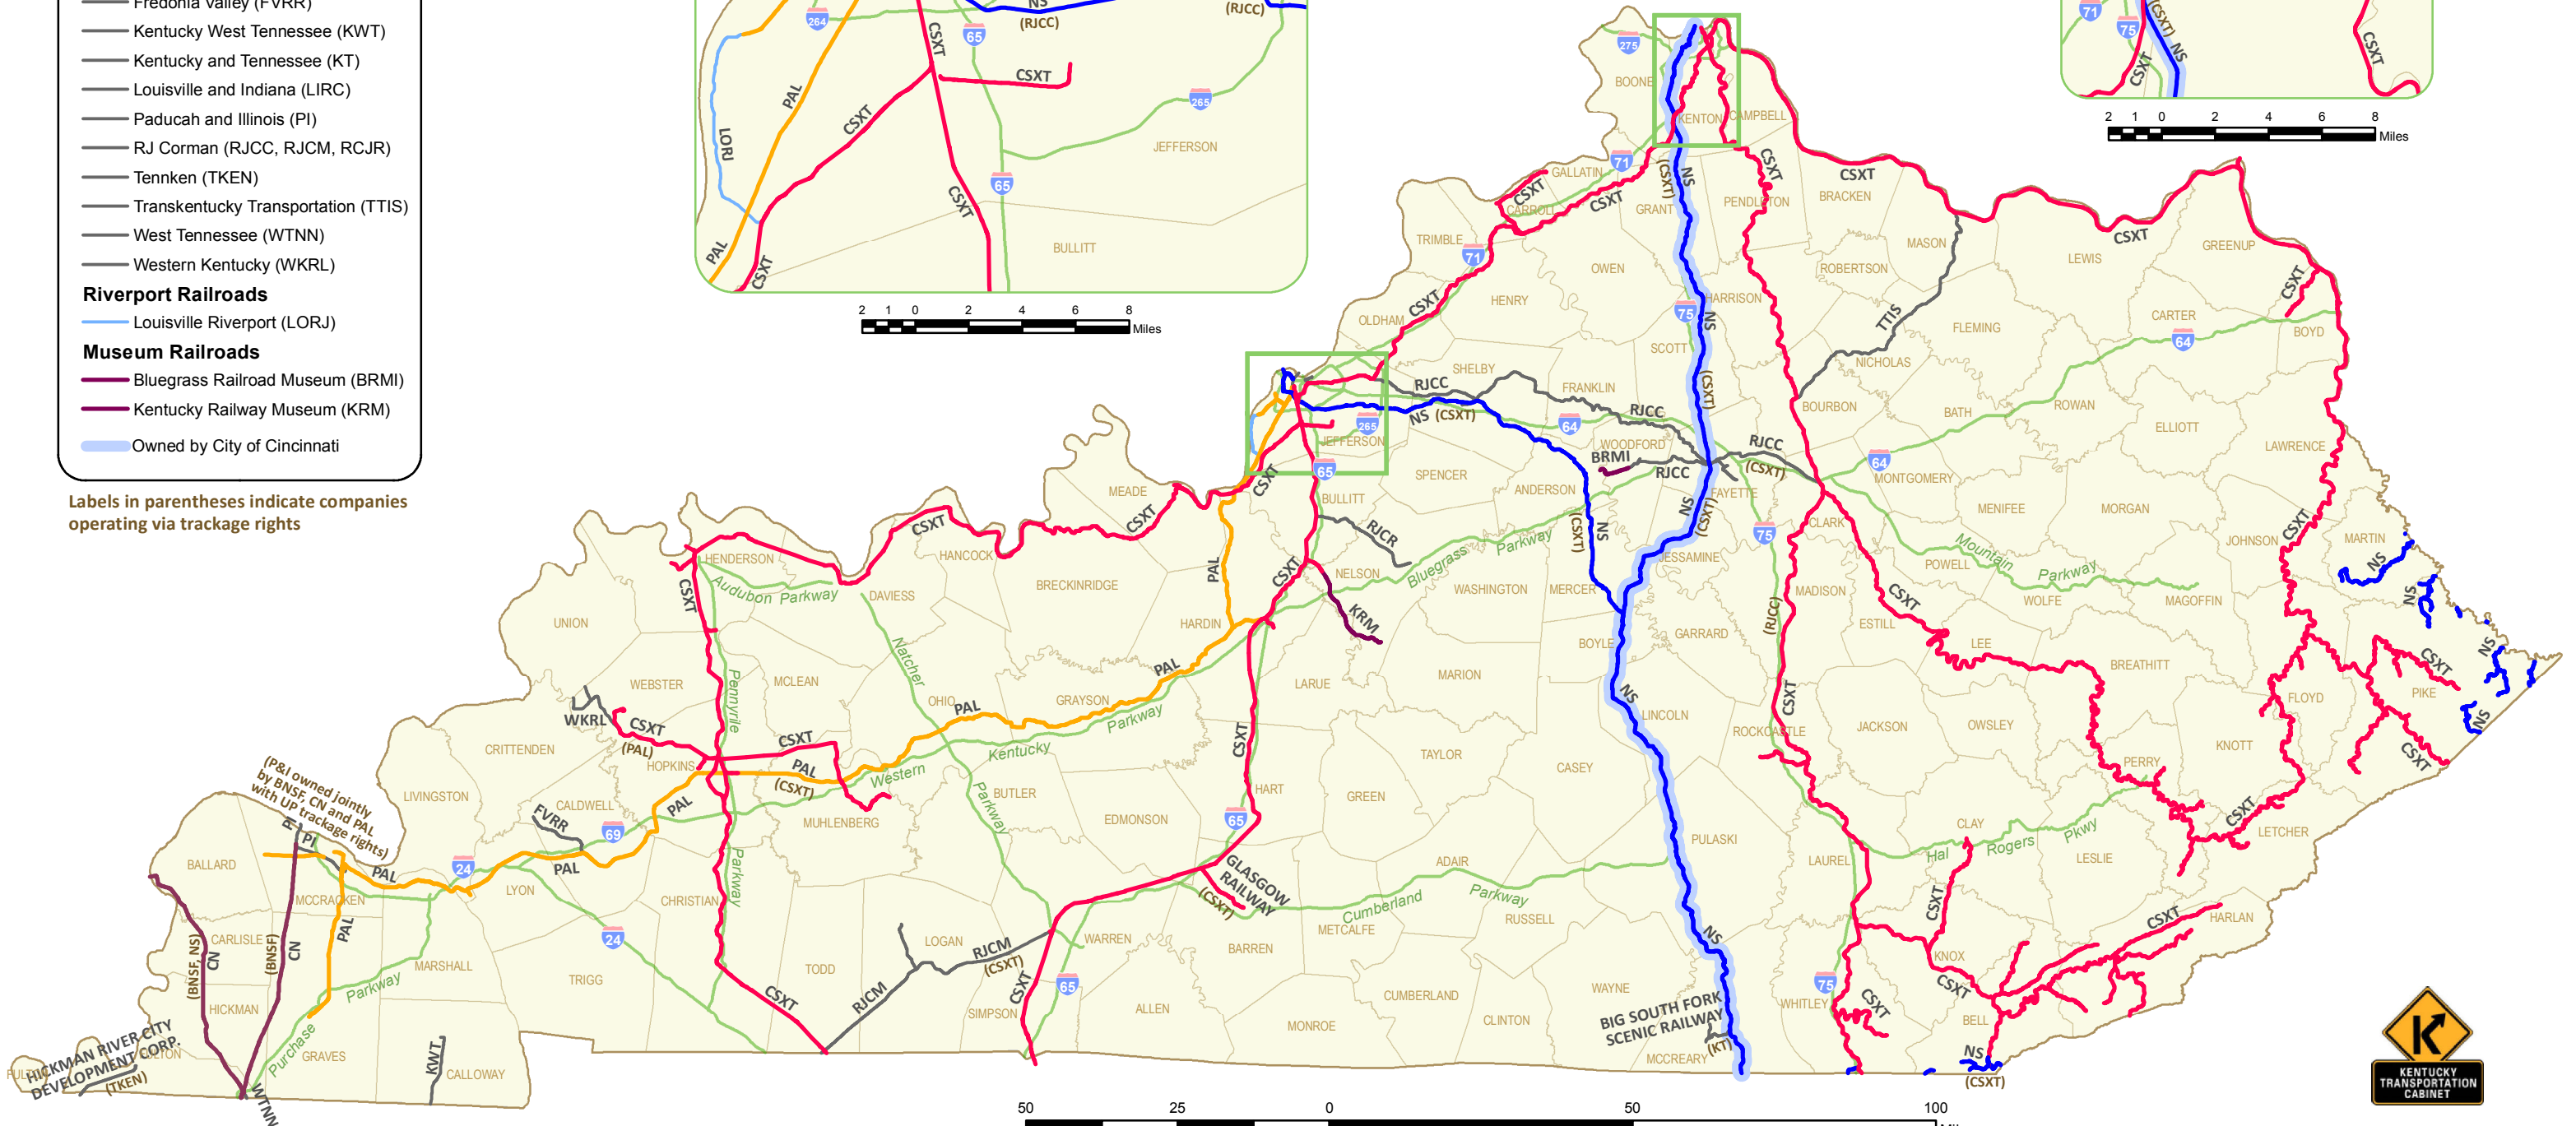

Active Freight Rail Lines of Kentucky

NORTHERN KENTUCKY

LOUISVILLE AREA

Class I Railroads

- CSX Transportation (CSXT)
- Canadian National (CN)
- Norfolk Southern (NS)

Class II Railroads

- Paducah and Louisville (PAL)

Class III Railroads

- Fredonia Valley (FVRR)
- Kentucky West Tennessee (KWT)
- Kentucky and Tennessee (KT)
- Louisville and Indiana (LIRC)
- Paducah and Illinois (PI)
- RJ Corman (RJCC, RJCM, RCJR)
- Tennesken (TKEN)
- Transkentucky Transportation (TTIS)
- West Tennessee (WTNN)
- Western Kentucky (WKRL)

Riverport Railroads

- Louisville Riverport (LORJ)

Museum Railroads

- Bluegrass Railroad Museum (BRMI)
- Kentucky Railway Museum (KRM)
- Owned by City of Cincinnati

Labels in parentheses indicate companies operating via trackage rights

Railroad system last updated November 2014