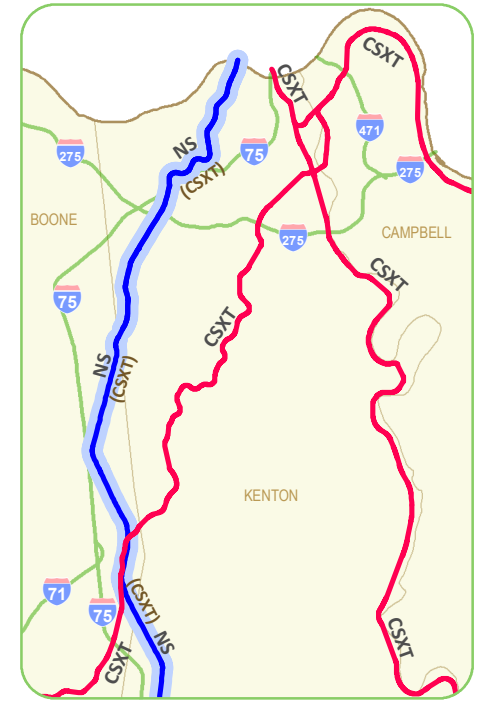

Active Freight Rail Lines of Kentucky

NORTHERN KENTUCKY

LOUISVILLE AREA

Class I Railroads

- CSX Transportation (CSXT)
- Canadian National (CN)
- Norfolk Southern (NS)

Class II Railroads

- Paducah and Louisville (PAL)

Class III Railroads

- Fredonia Valley (FVRR)
- Kentucky West Tennessee (KWT)
- Kentucky and Tennessee (KT)
- Louisville and Indiana (LIRC)
- Paducah and Illinois (PI)
- RJ Corman (RJCC, RJCM, RCJR)
- Tennesken (TKEN)
- Transkentucky Transportation (TTIS)
- West Tennessee (WTNN)
- Western Kentucky (WKRL)

Riverport Railroads

- Louisville Riverport (LORJ)

Museum Railroads

- Bluegrass Railroad Museum (BRMI)
- Kentucky Railway Museum (KRM)
- Owned by City of Cincinnati

Labels in parentheses indicate companies operating via trackage rights