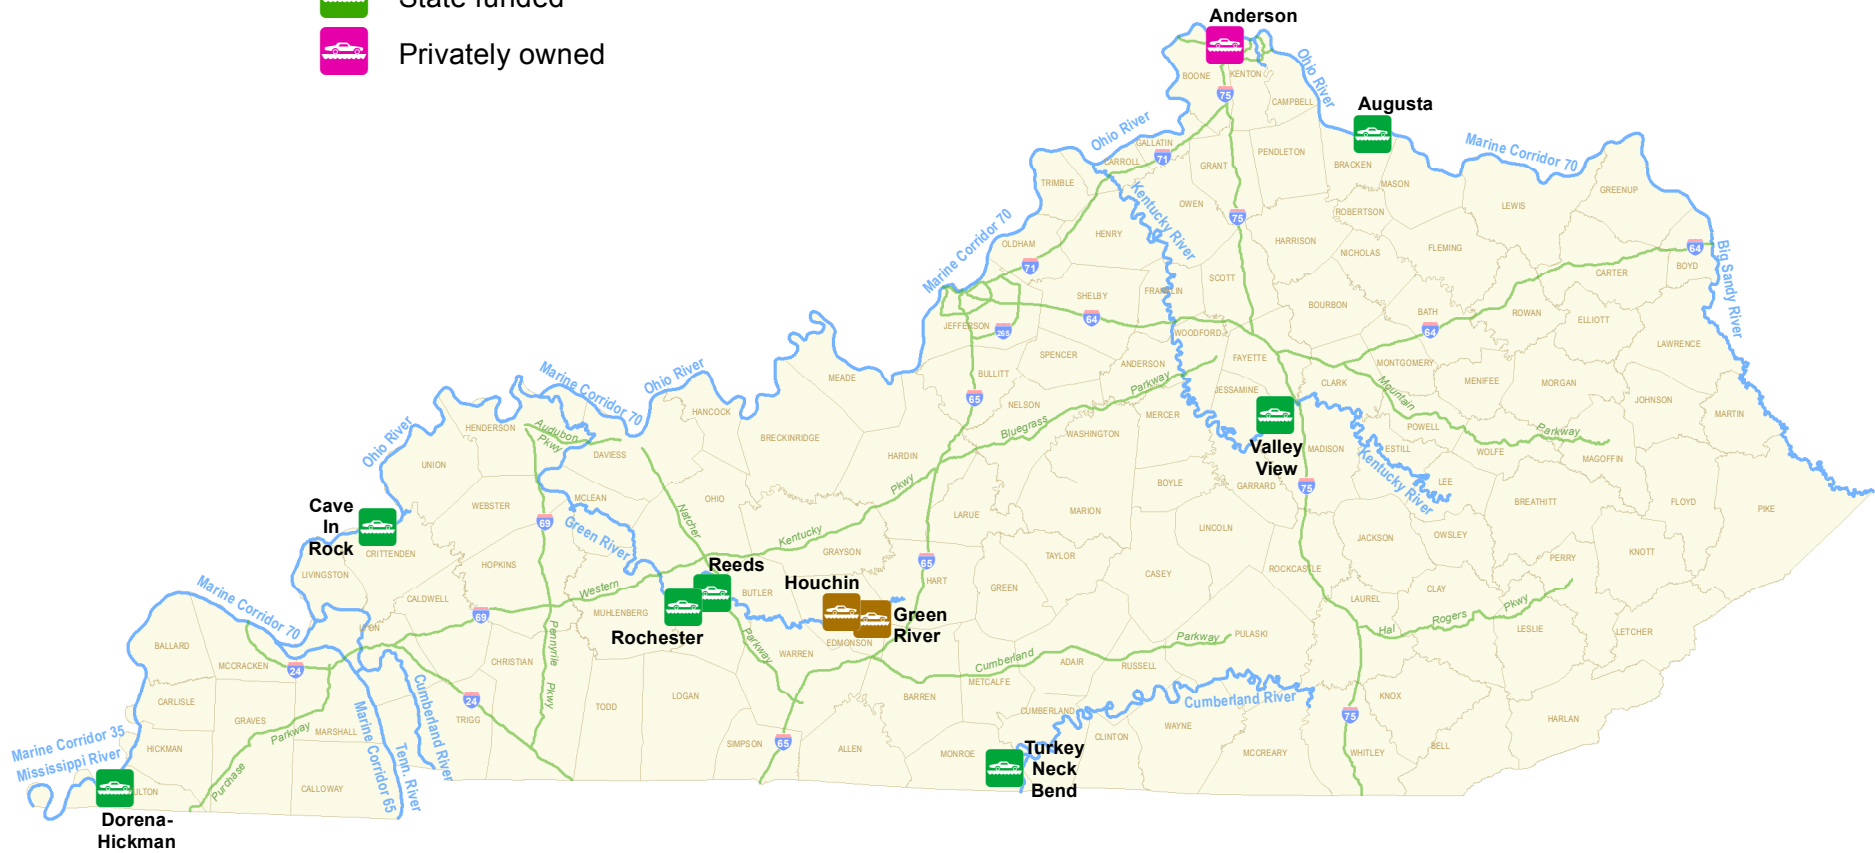

Kentucky Ferryboats

-  Federally operated
-  State funded
-  Privately owned

Ferries' operating schedules and fares vary. For the most current information please see:
<http://transportation.ky.gov/Ferries/Documents/Ferry%20Schedule%20Maps/Ferryboat%20Schedule%20Map%202012-16.pdf>

Map last updated March 2017