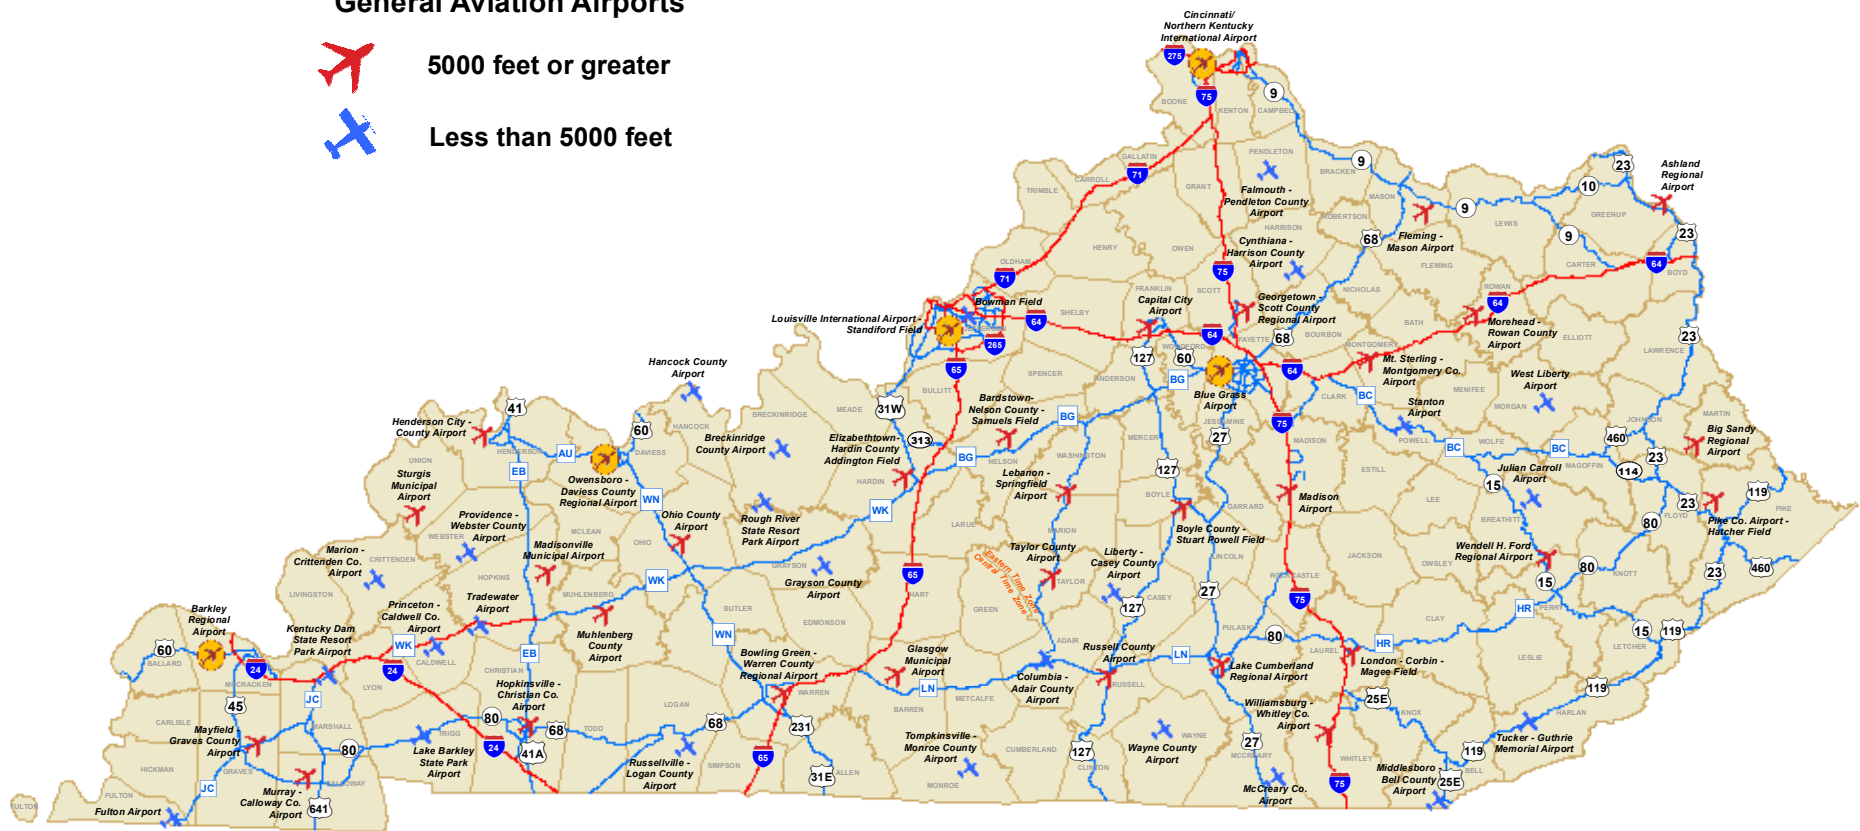

Kentucky

Air Transportation System

Air Carrier Airports

All Runways > 5500 feet

General Aviation Airports

5000 feet or greater

Less than 5000 feet

Division of Planning