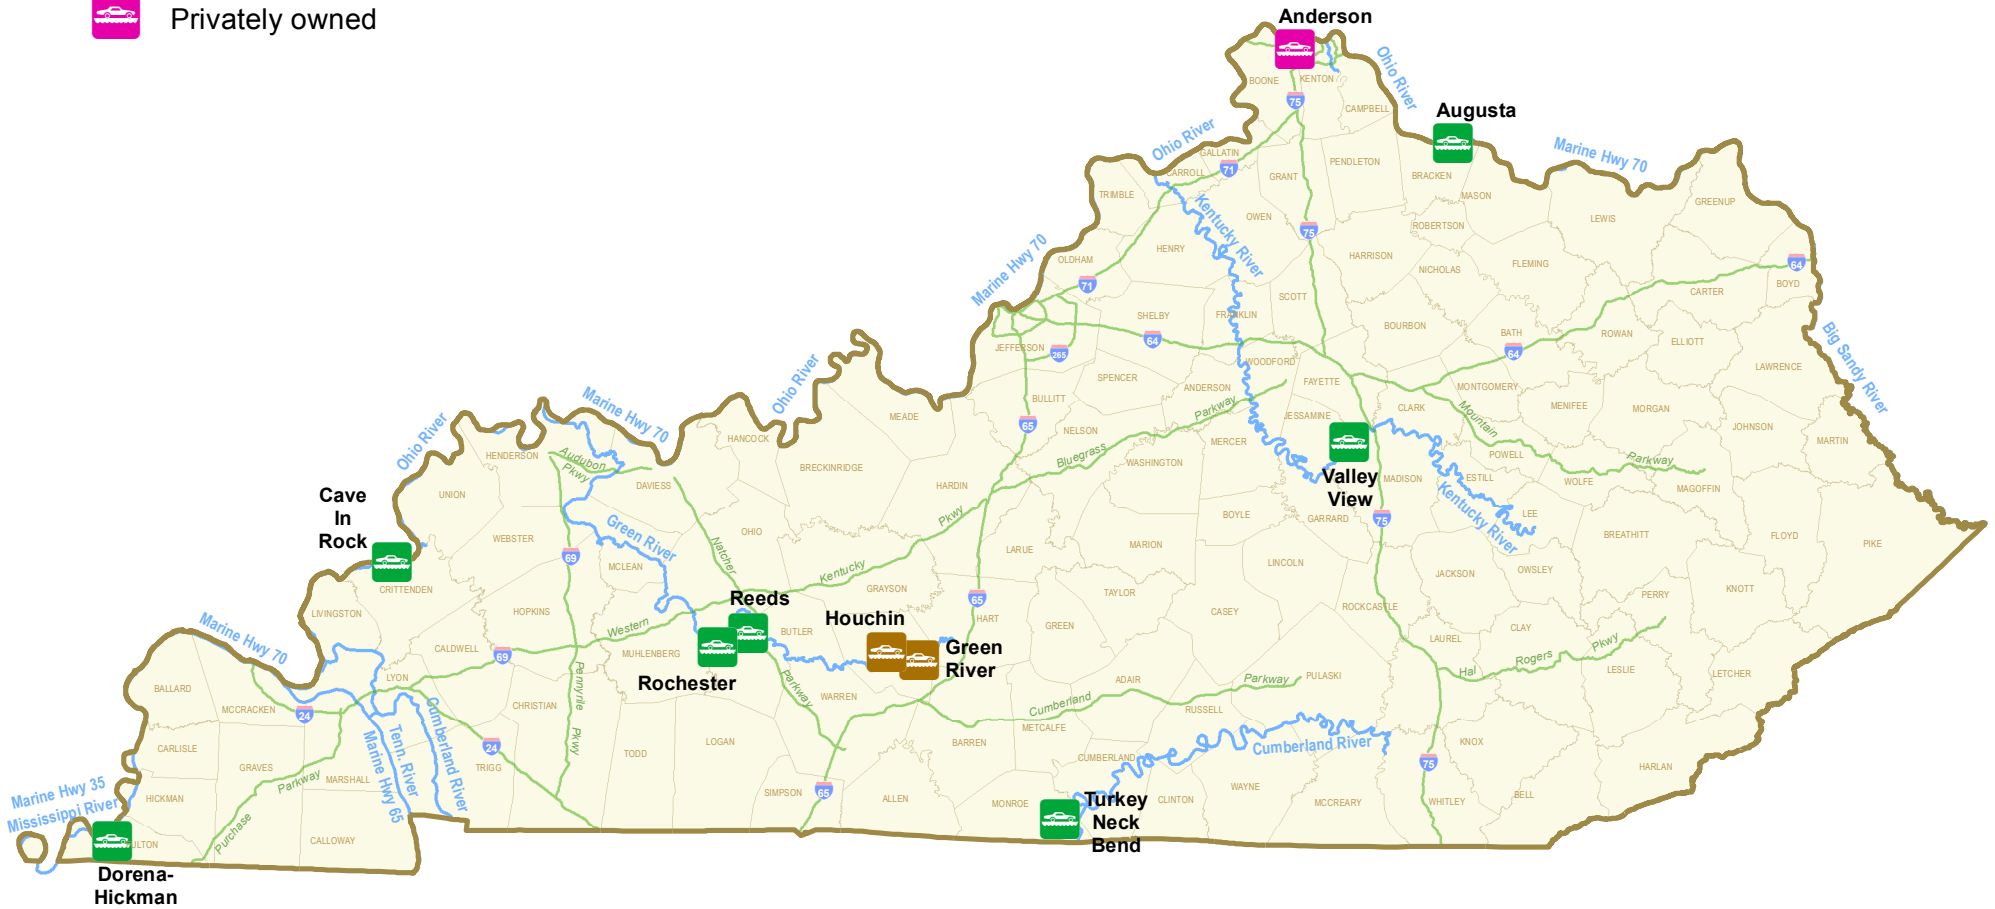

# Kentucky Ferryboats

-  Federally operated
-  State funded
-  Privately owned

Ferries' operating schedules and fares vary. For the most current information please see:  
<http://transportation.ky.gov/Ferries/Documents/Ferry%20Schedule%20Maps/Ferryboat%20Schedule%20Map%202012-16.pdf>

Map last updated March 2017