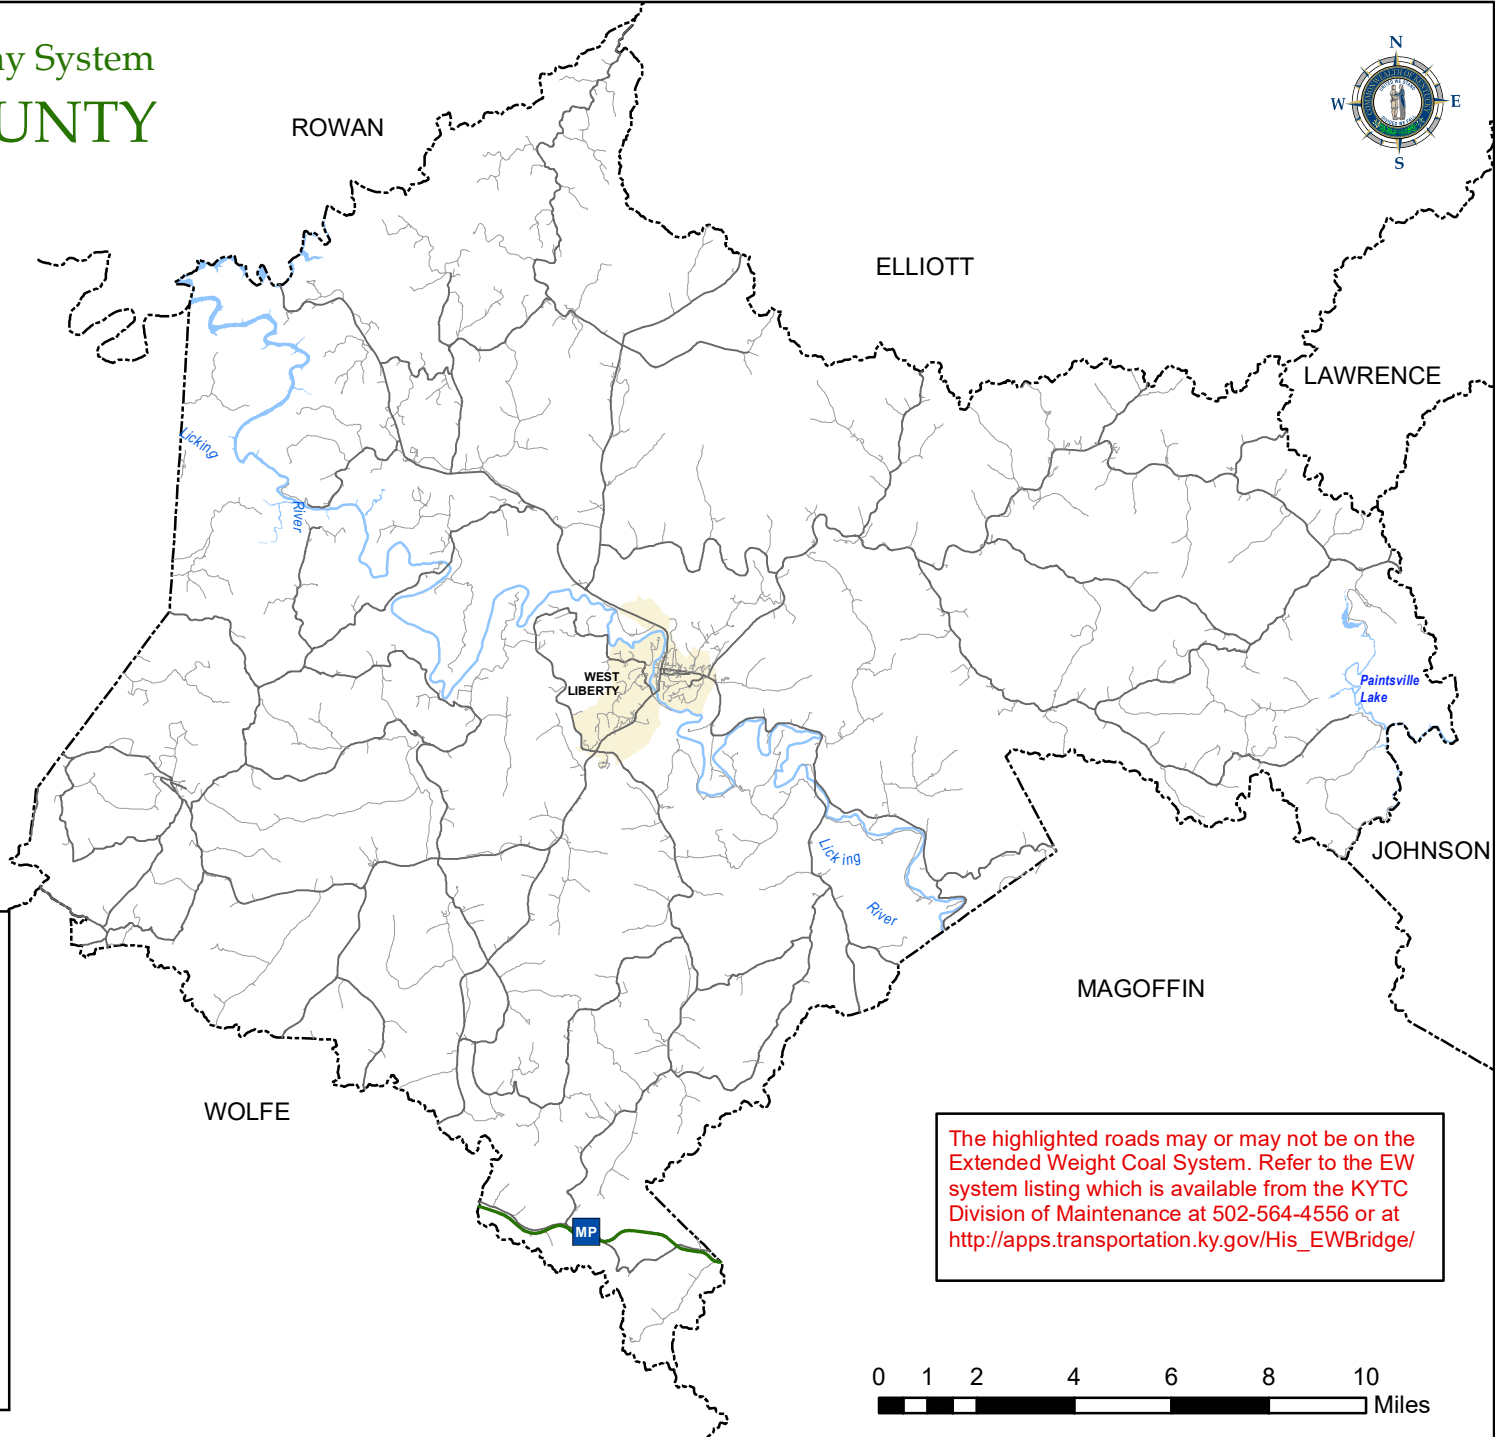

2023 Coal Haul Highway System MORGAN COUNTY

The highlighted roads may or may not be on the Extended Weight Coal System. Refer to the EW system listing which is available from the KYTC Division of Maintenance at 502-564-4556 or at http://apps.transportation.ky.gov/His_EWBridge/