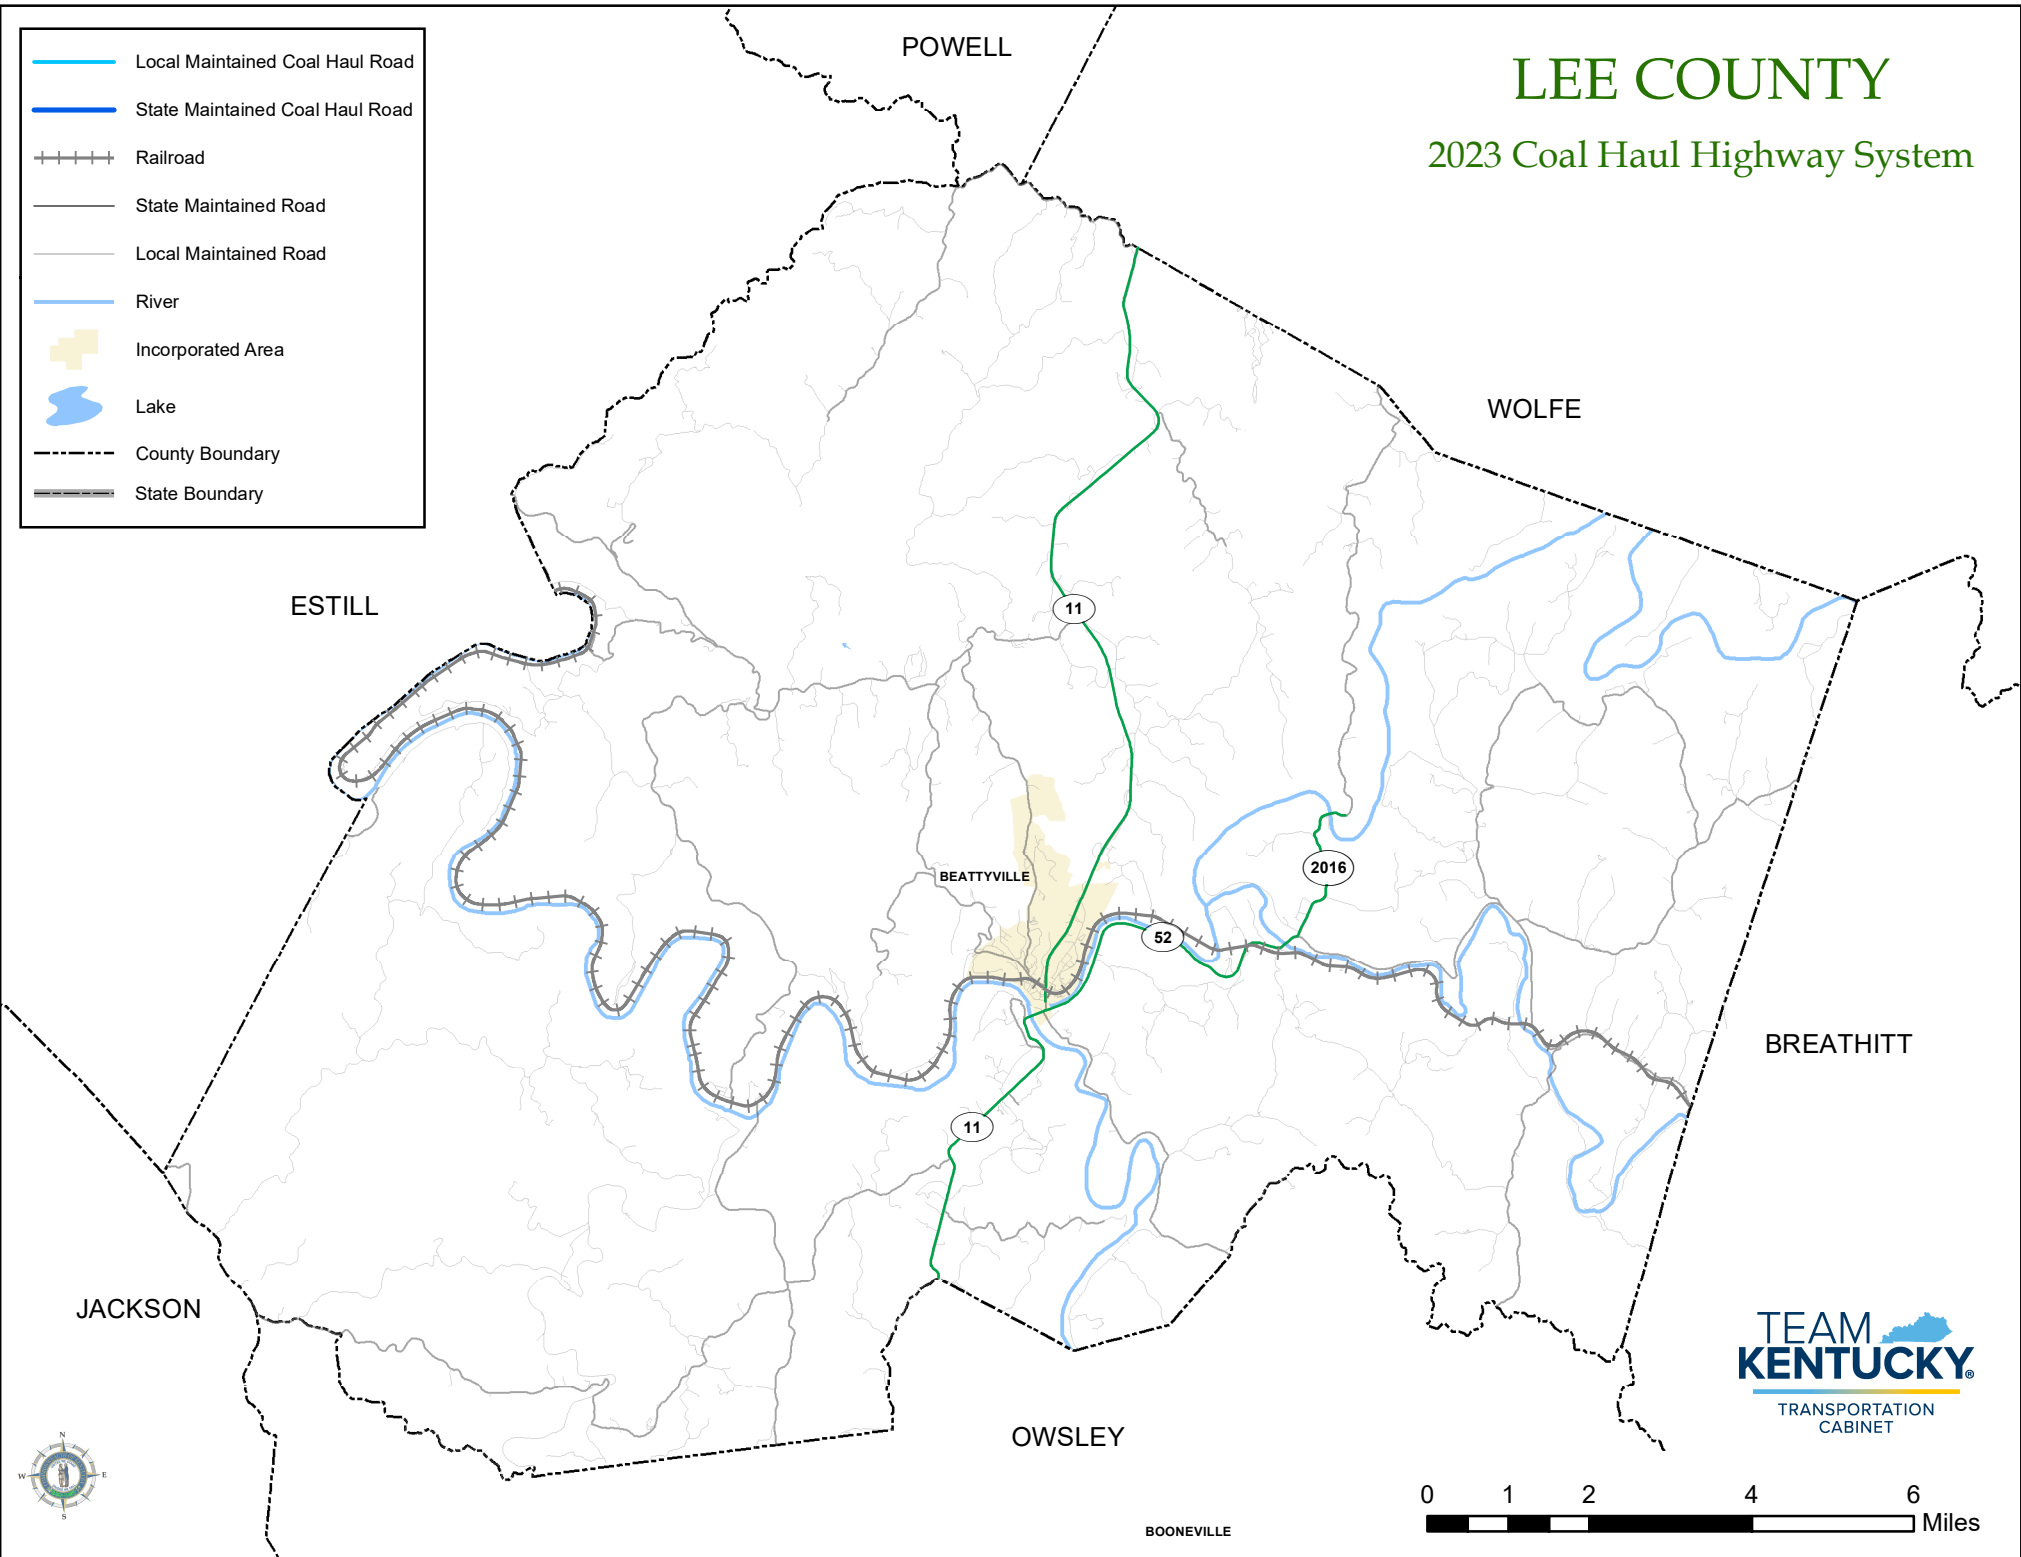

LEE COUNTY

2023 Coal Haul Highway System

- Local Maintained Coal Haul Road
- State Maintained Coal Haul Road
- Railroad
- State Maintained Road
- Local Maintained Road
- River
- Incorporated Area
- Lake
- County Boundary
- State Boundary

TEAM KENTUCKY
TRANSPORTATION CABINET

0 1 2 4 6 Miles

BOONEVILLE