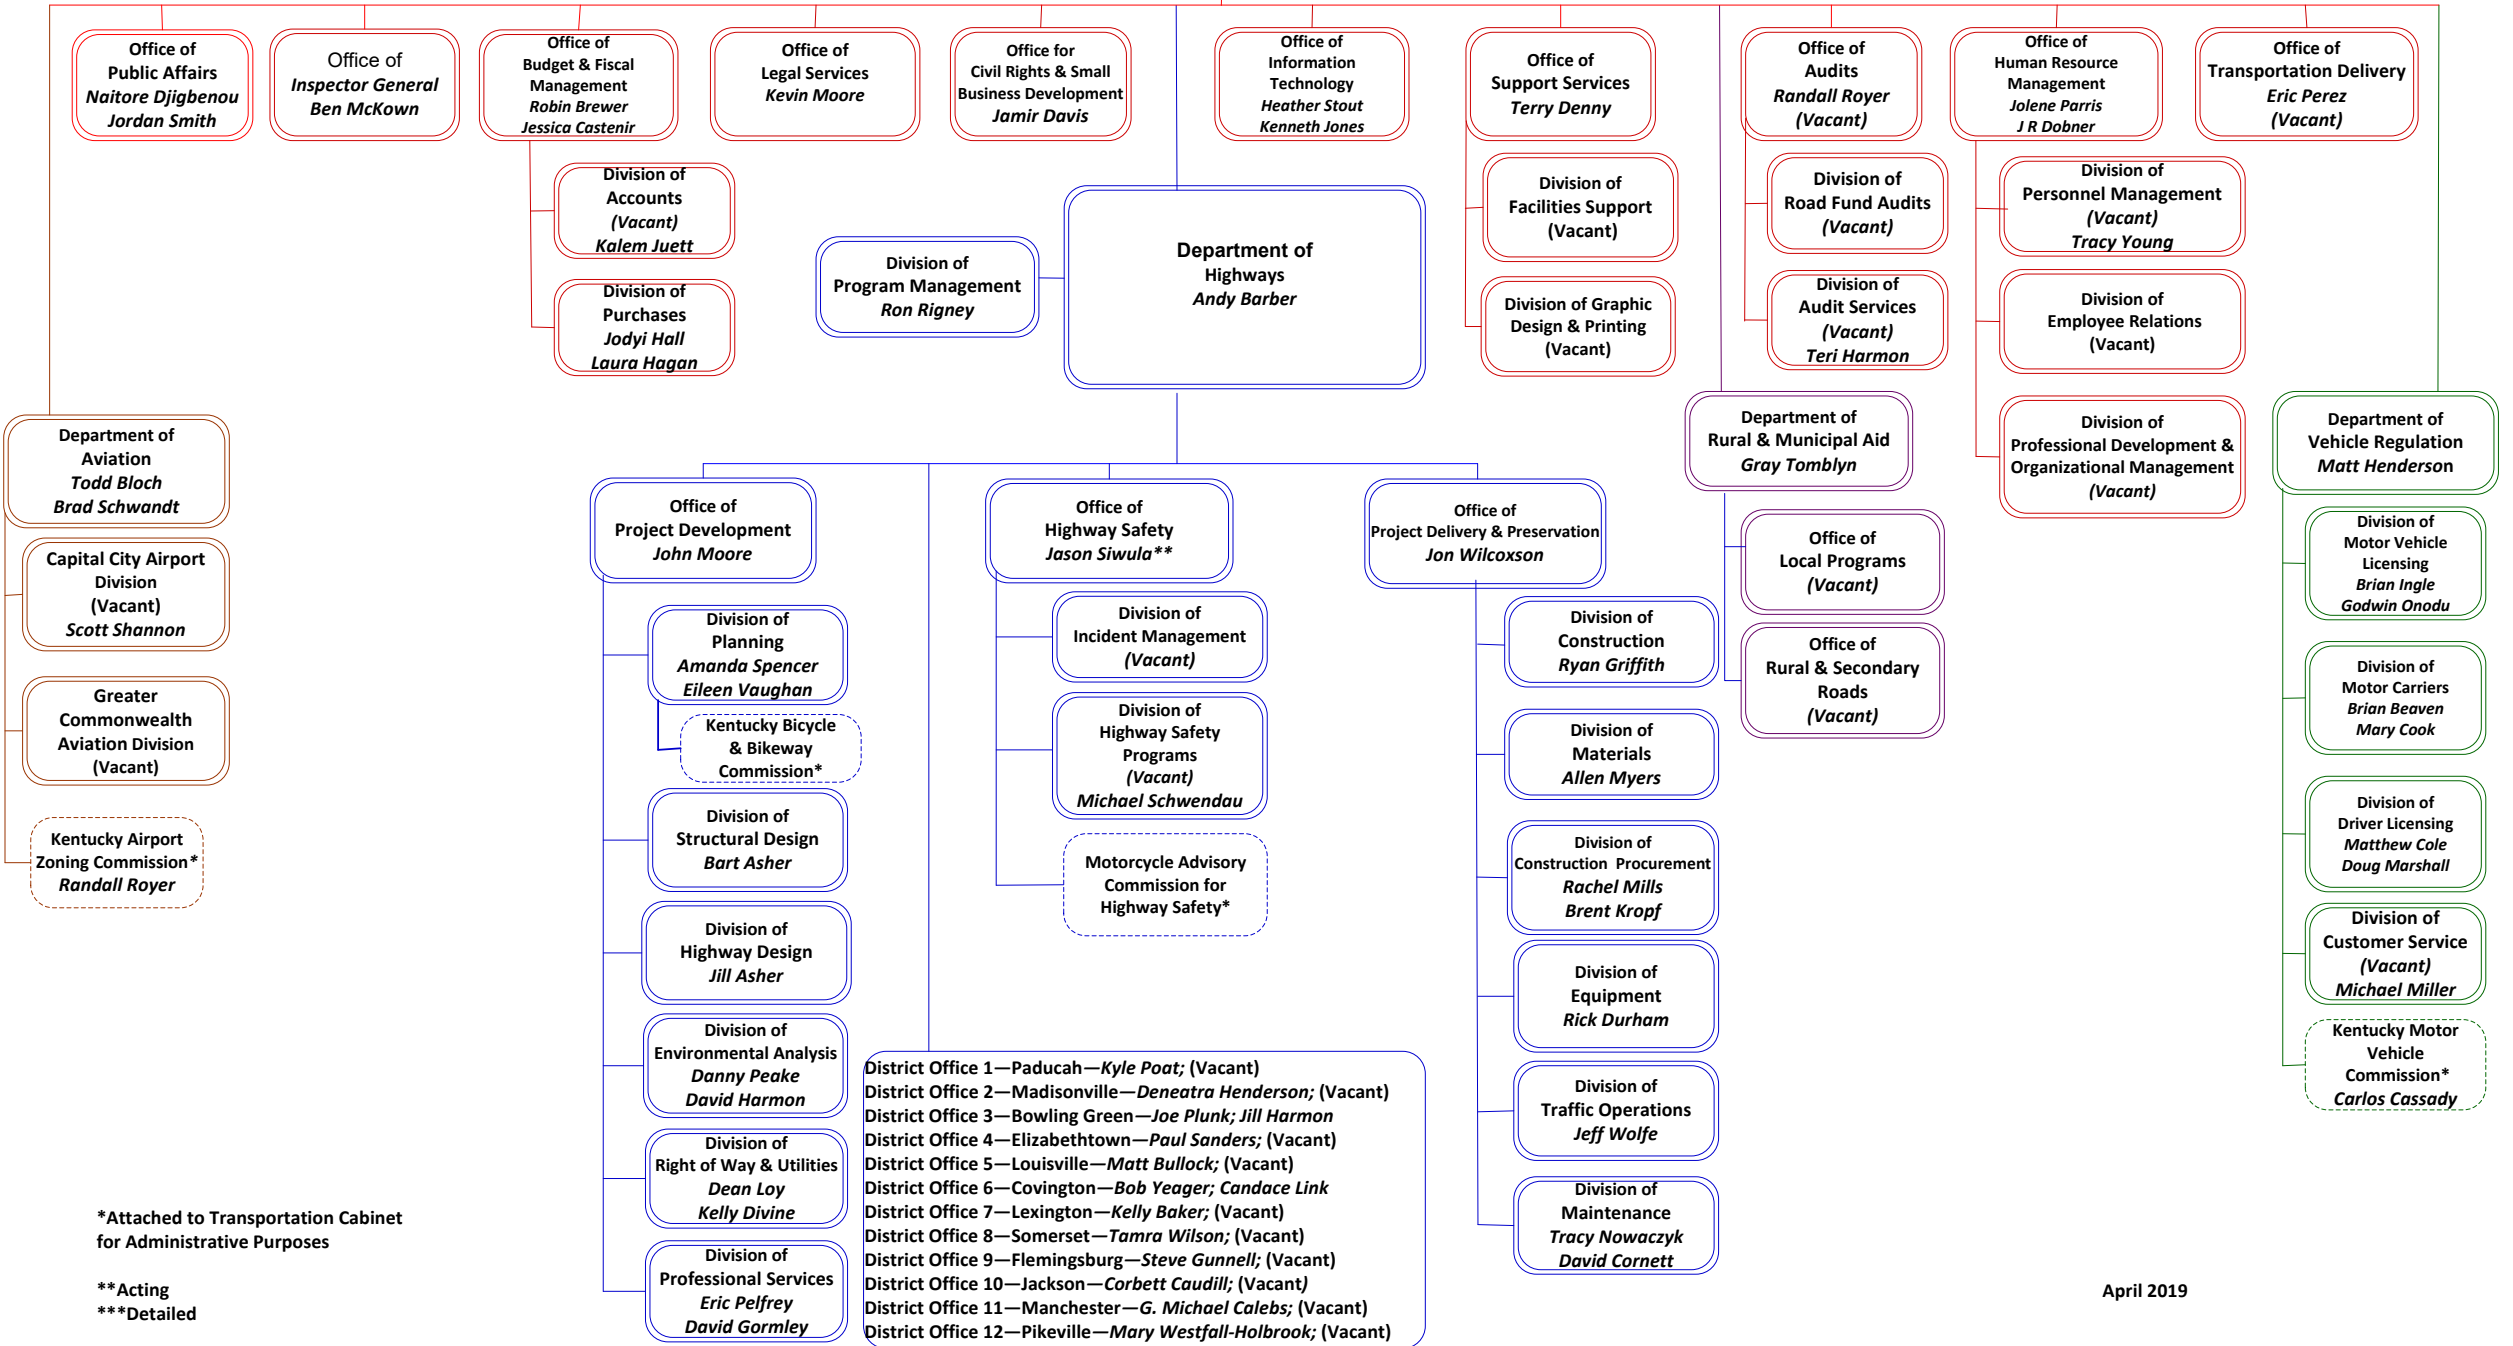

ORGANIZATIONAL CHART

OFFICE OF THE SECRETARY
Greg Thomas, Secretary
Paul Looney, Deputy Secretary

*Attached to Transportation Cabinet for Administrative Purposes

**Acting
***Detailed