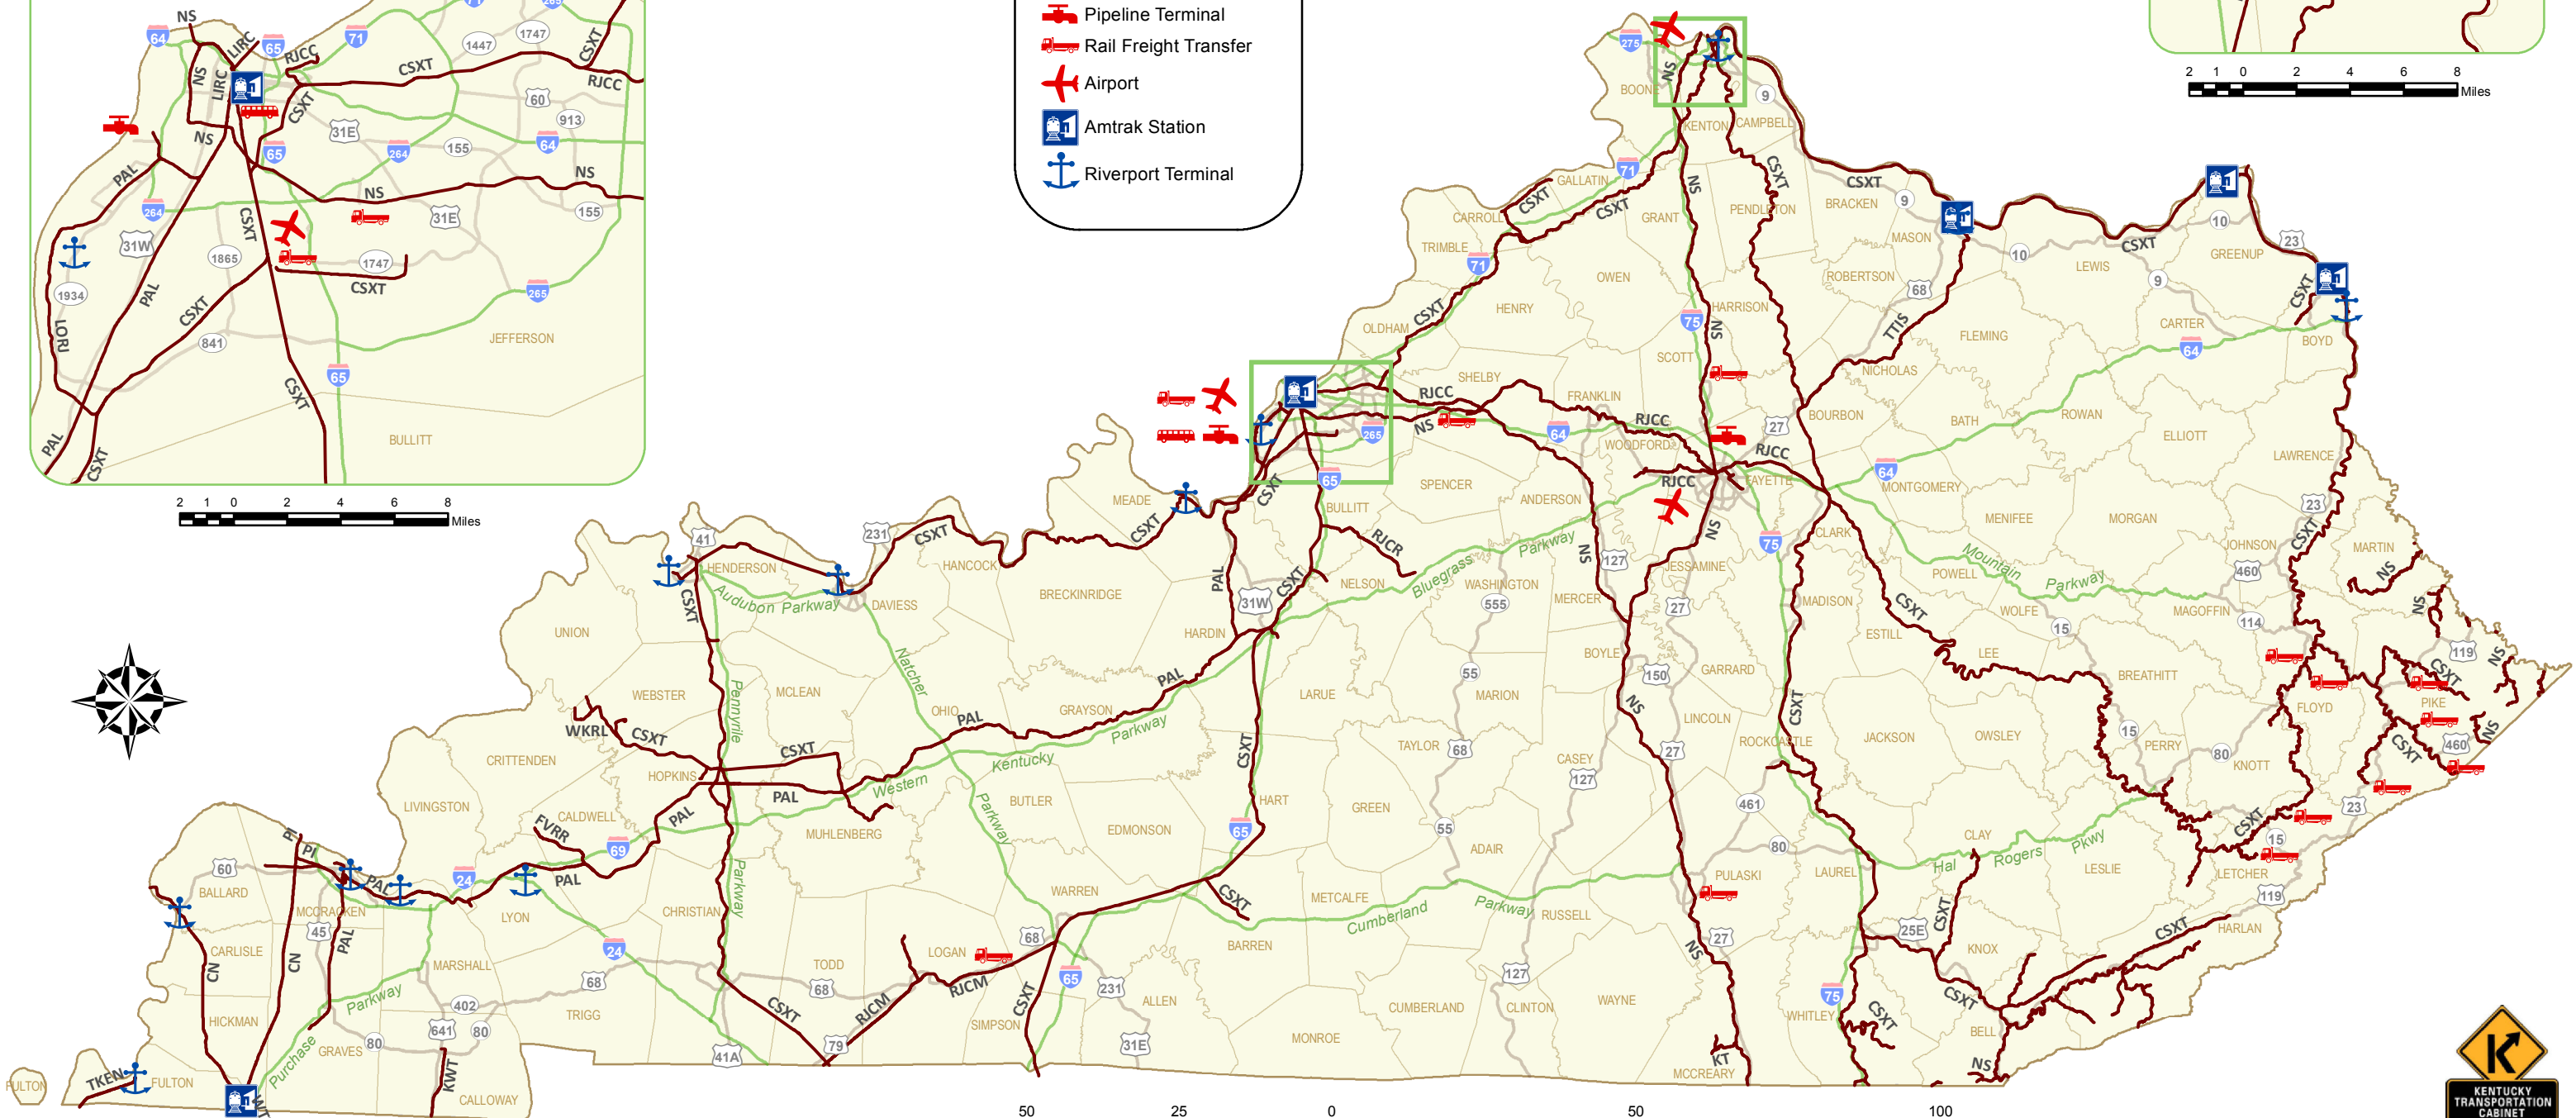

Kentucky's Freight Railroads and National Highway System

-  Railroad
-  Interstate or Parkway
-  National Highway System
-  Intercity Bus Terminal
-  Pipeline Terminal
-  Rail Freight Transfer
-  Airport
-  Amtrak Station
-  Riverport Terminal

LOUISVILLE AREA

NORTHERN KENTUCKY

Railroad system last updated June 2013