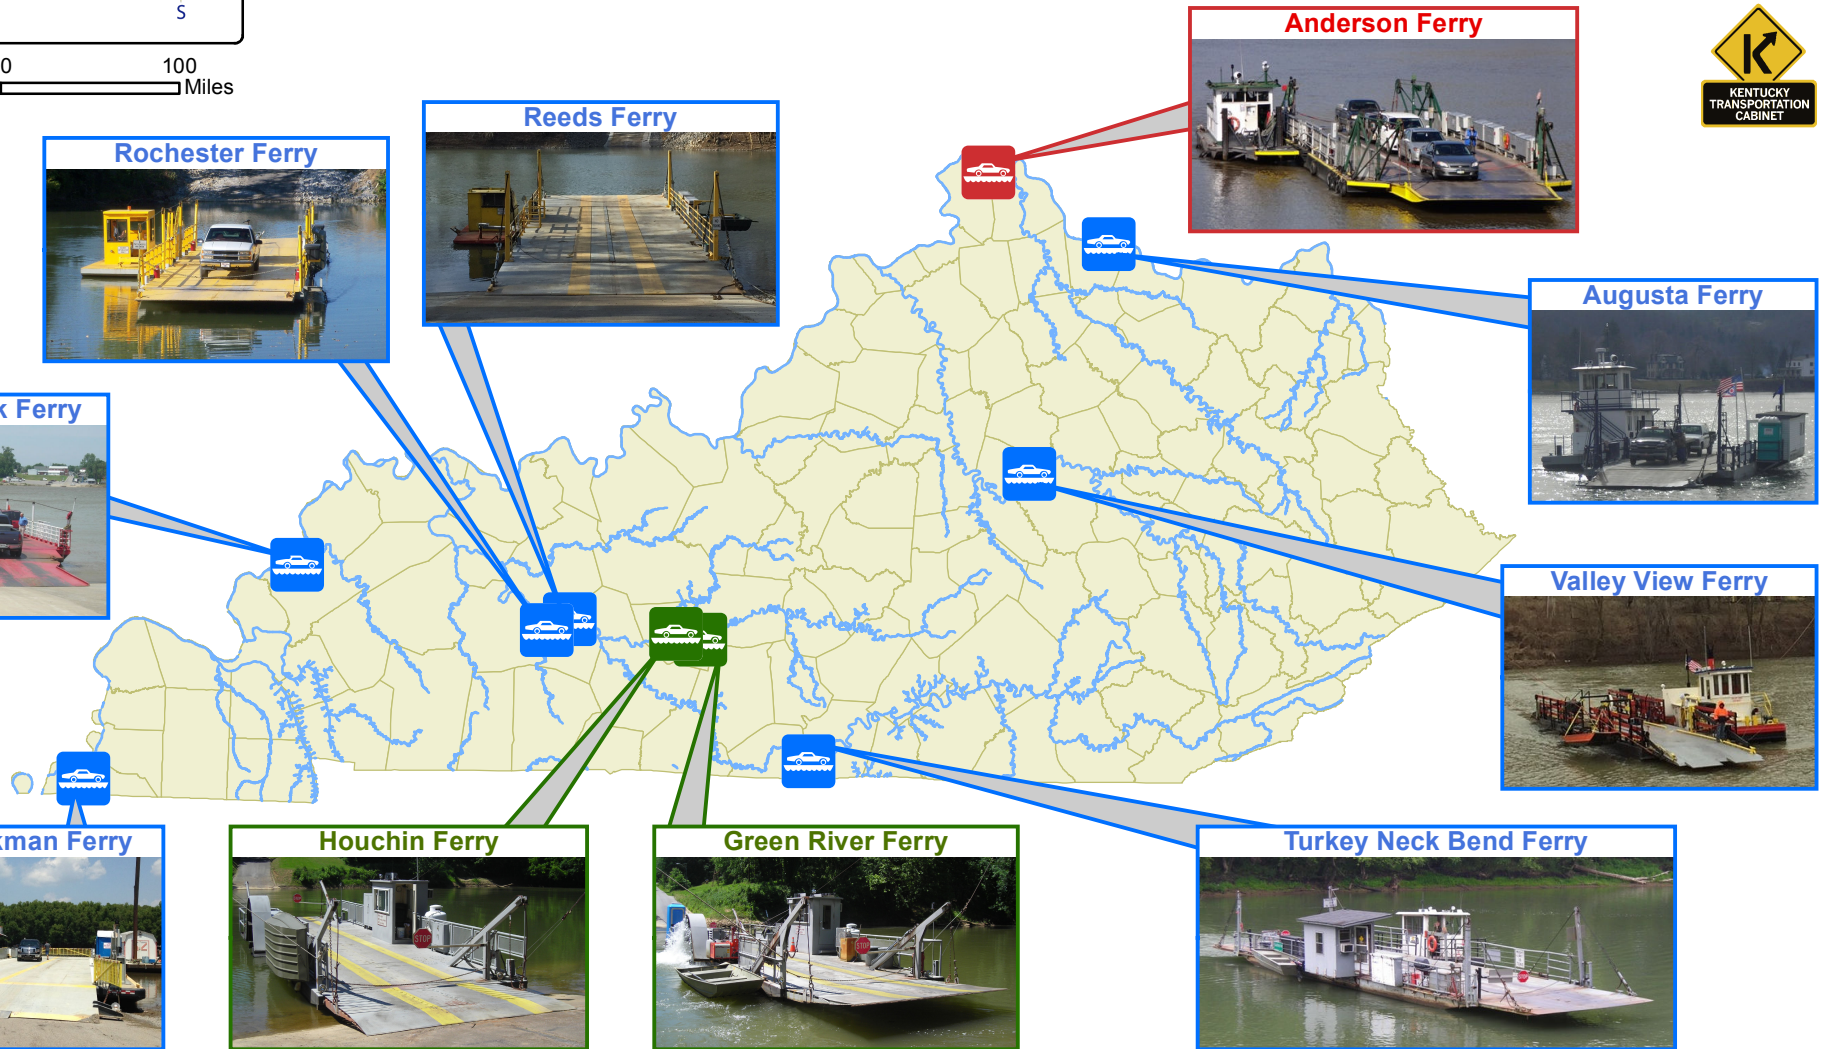

Ferryboats in Kentucky

- Federally Funded
- Privately Funded
- State Funded
- River

December 2016

Ferry	River	From	To	From	To	\$ Car/Foot	Schedule	M-F	Saturday	Sunday	Phone
Anderson Ferry	Ohio	Boone Co., KY	Hamilton Co., OH	KY 8	US 50	\$5 / .50¢	May-Oct	6:00am - 9:45pm	7:00am - 9:45pm	9:00am - 9:45pm	859-586-5007
							Nov-April	6:00am - 8:00pm	7:00am - 8:00pm	10:00am - 8:00pm	
Augusta Ferry	Ohio	Bracken Co., KY	Brown Co., OH	KY 8	US 52	\$5 / Free	Yearly	8:00am - 8:00pm	8:00am - 8:00pm	8:00am - 8:00pm	606-756-3291
Cave in Rock Ferry	Ohio	Crittenden Co., KY	Hardin Co., IL	KY 91	IL 1	Free	Yearly	6:00am - 9:30pm	6:00am - 9:30pm	6:00am - 9:30pm	618-289-4599
Dorena-Hickman Ferry	Mississippi	Fulton Co., KY	Mississippi Co., MO	KY 94 / KY 1354	MO 77	\$16 / \$1	Summer	7:00am - 6:30pm	7:00am - 6:30pm	7:00am - 6:30pm	731-693-0210
							Winter	7:00am - 4:15pm	7:00am - 4:15pm	7:00am - 4:15pm	
Green River Ferry	Green	Edmonson Co., KY	Edmonson Co., KY	KY 70 / KY 255	KY 1352	Free	Yearly	6:00am - 9:55pm	6:00am - 9:55pm	6:00am - 9:55pm	270-758-2166
Houchin Ferry	Green	Edmonson Co., KY	Edmonson Co., KY	KY 259	KY 728	Free	Yearly	Closed			270-758-2166
Reeds Ferry	Green	Butler Co., KY	Butler Co., KY	KY 269	KY 269	Free	Yearly	8:00am - 8:00pm	8:00am - 8:00pm	8:00am - 8:00pm	270-526-4123
Rochester Ferry	Green	Butler Co., KY	Ohio Co., KY	KY 369	KY 369	Free	Yearly	8:00am - 8:00pm	8:00am - 8:00pm	8:00am - 8:00pm	270-526-4123
Turkey Neck Bend Ferry	Cumberland	Monroe Co., KY	Monroe Co., KY	KY 214	KY 214	Free	Yearly	24 Hours			270-991-0543
Valley View Ferry	Kentucky	Fayette / Jessamine Co., KY	Madison Co., KY	KY 169	KY 169	Free	Yearly	6:00am - 6:00pm	6:00am - 6:00pm	6:00am - 6:00pm	859-624-4748

ALWAYS CONTACT FERRY IN ADVANCE TO ENSURE IT IS OPERATING - FERRY MAY BE CLOSED DUE TO WEATHER, HIGH OR LOW WATER, HIGH WINDS, MAINTENANCE, REFUELING, ETC.