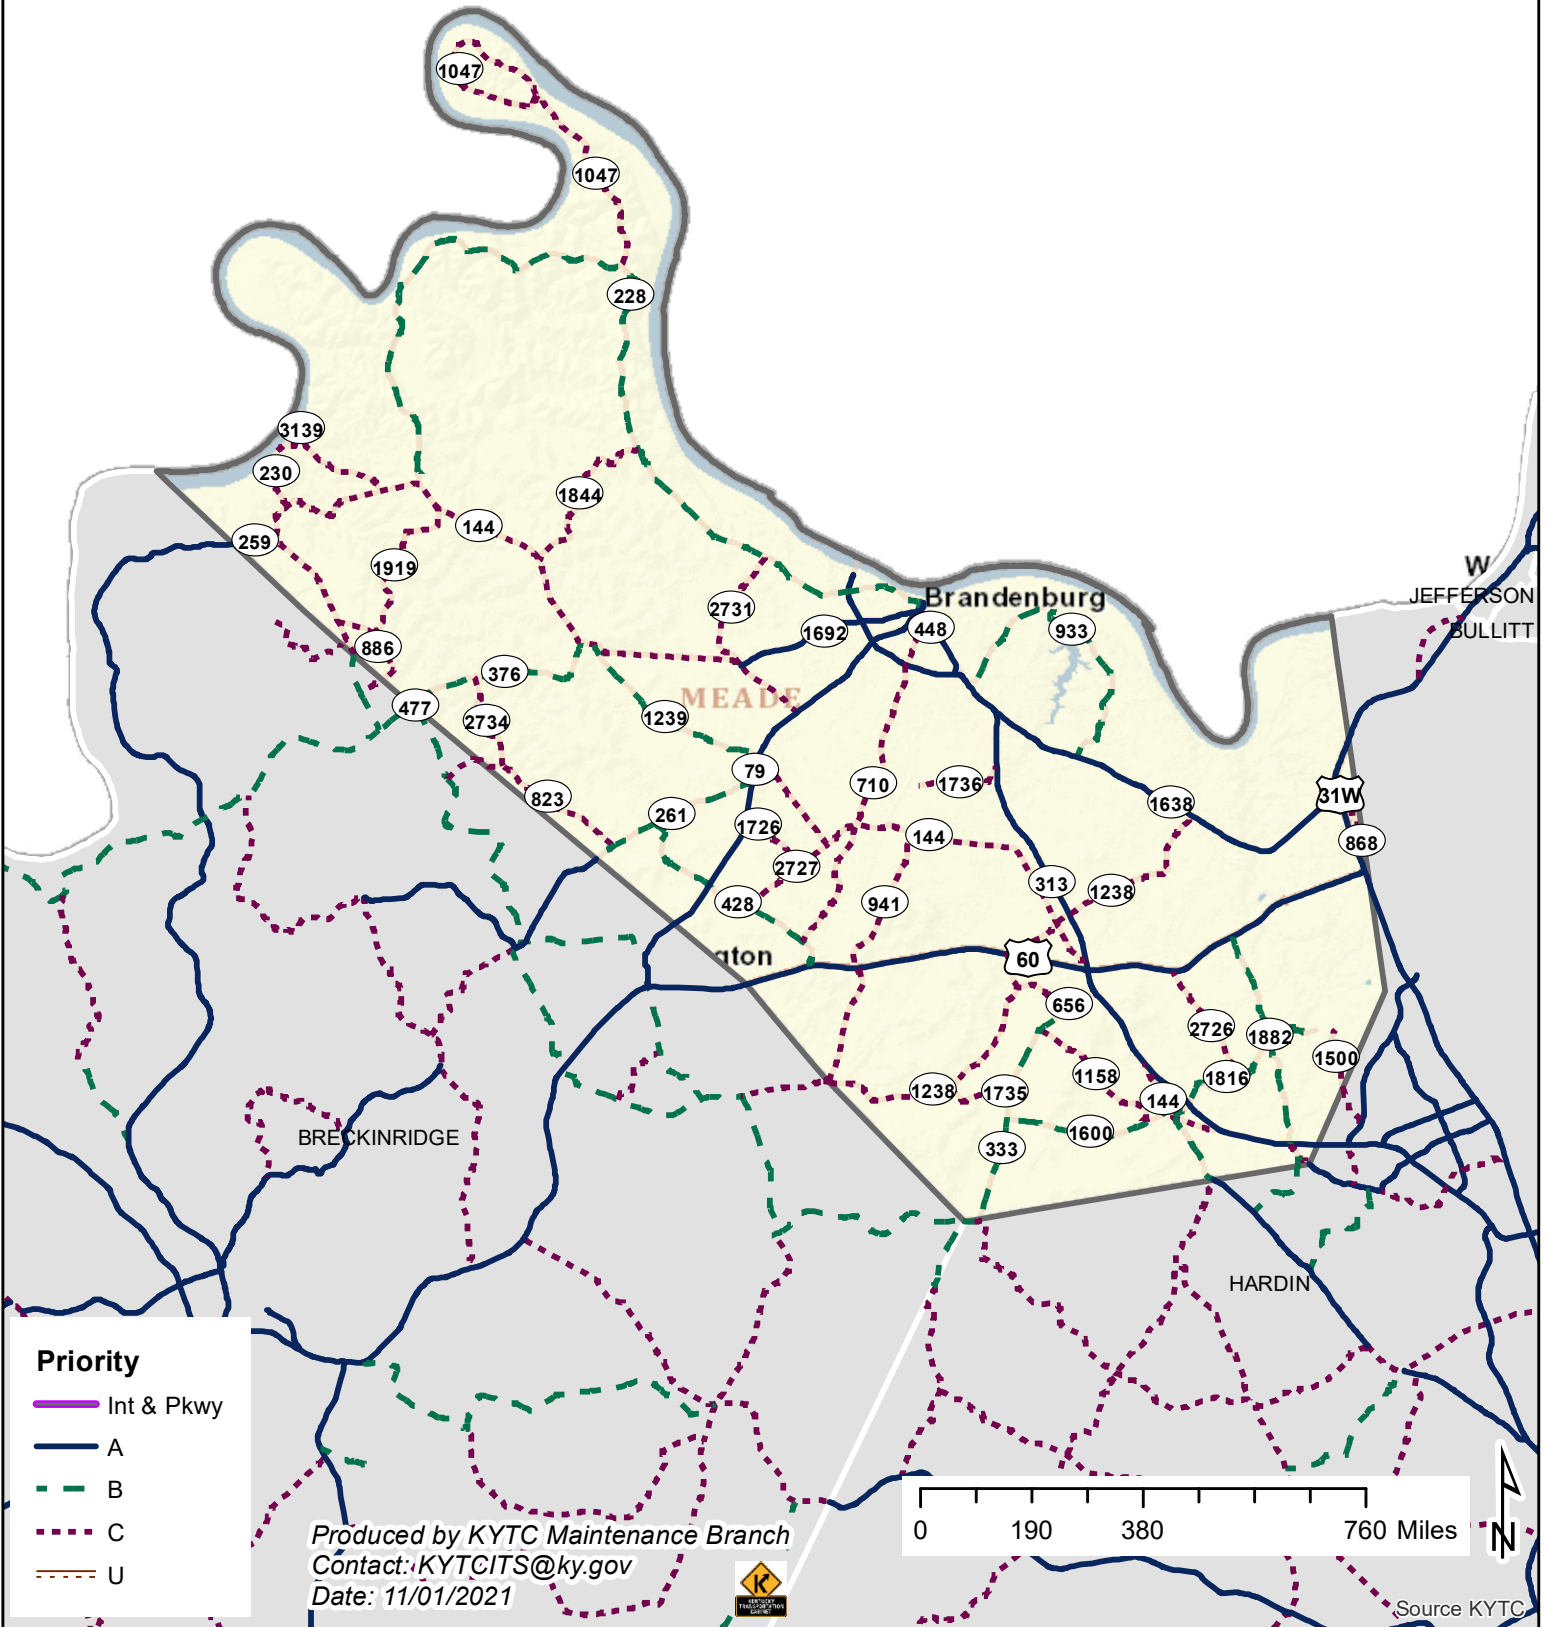

SNOW AND ICE PRIORITY MEADE

Produced by KYTC Maintenance Branch
 Contact: KYTCITS@ky.gov
 Date: 11/01/2021

Source KYTC