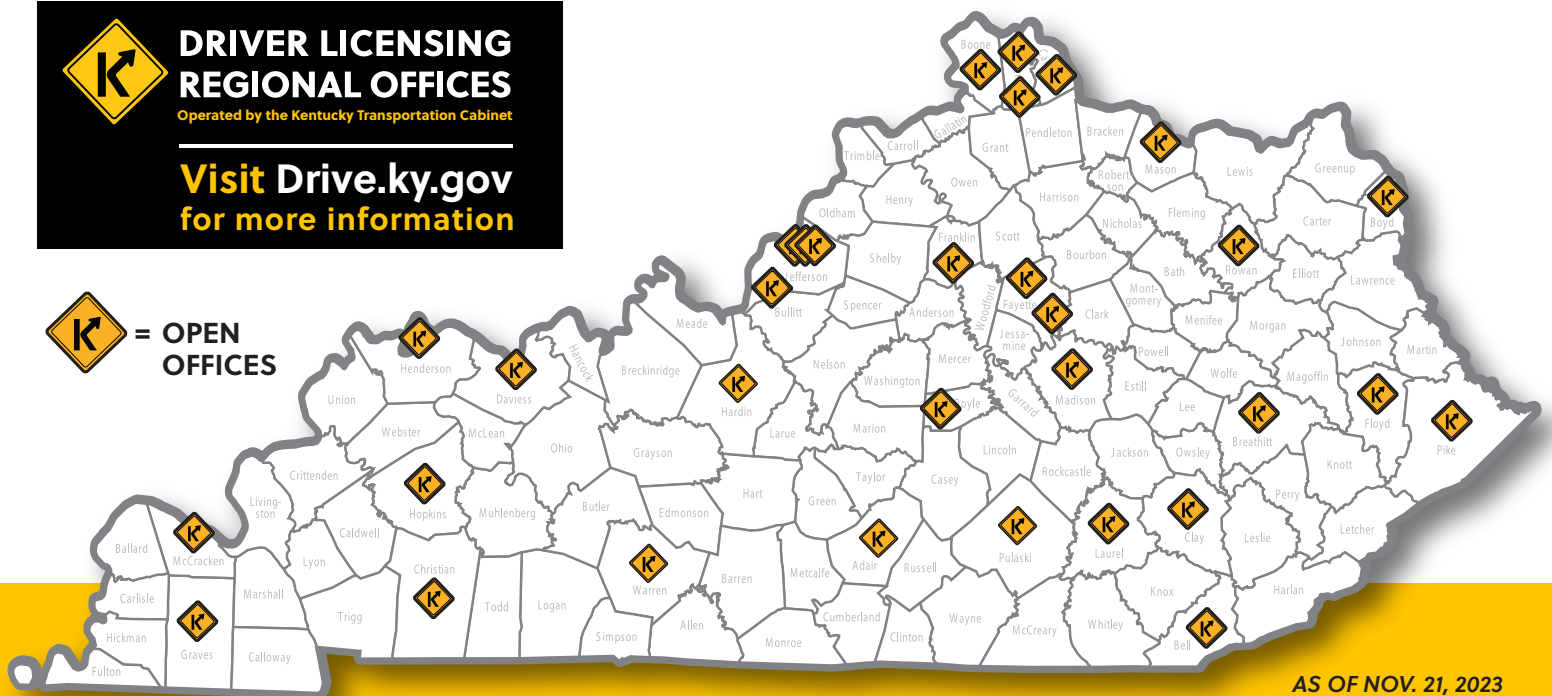

DRIVER LICENSING REGIONAL OFFICES

Operated by the Kentucky Transportation Cabinet

Visit Drive.ky.gov for more information

= OPEN OFFICES

AS OF NOV. 21, 2023

VISIT ANY DRIVER LICENSING REGIONAL OFFICE TO REQUEST, RENEW OR REPLACE A DRIVING CREDENTIAL.
(Kentuckians requiring driver testing must schedule an appointment with Kentucky State Police at kentuckystatepolice.ky.gov/driver-testing)

BELLEVUE

103 LANDMARK DRIVE
BELLEVUE, KY 41073

BOWLING GREEN

360 EAST 8TH AVE, STE 111
BOWLING GREEN, KY 42101

BURLINGTON

6159 1ST FINANCIAL DRIVE, STE 200
BURLINGTON, KY 41005

CATLETTSBURG

2900 LOUISA STREET, STE 2
CATLETTSBURG, KY 41129

COLUMBIA

363 OFFICE PARK DRIVE, STE 200
COLUMBIA, KY 42728

COVINGTON

1840 SIMON KENTON WAY
COVINGTON, KY 41012

DANVILLE

1714 PERRYVILLE ROAD, STE 118
DANVILLE, KY 40422

ELIZABETHTOWN

1055 NORTH MULBERRY
ELIZABETHTOWN, KY 42701

FRANKFORT

200 MERO STREET
FRANKFORT, KY 40622

HENDERSON

374 BORAX DRIVE
HENDERSON, KY 42420

HOPKINSVILLE

901 A SOUTH MAIN STREET
HOPKINSVILLE, KY 42240

INDEPENDENCE

1655 DELAWARE CROSSING
INDEPENDENCE, KY 41051

JACKSON

1127 MAIN STREET
JACKSON, KY 41339

LEXINGTON - LEESTOWN

141 LEESTOWN CENTER WAY, STE 125
LEXINGTON, KY 40511

LEXINGTON - SPINDLETOP

2624 RESEARCH PARK DRIVE
LEXINGTON, KY 40511

LONDON

CARNABY SQUARE SHOPPING CENTER
845A SOUTH MAIN STREET
LONDON KY 40741

LOUISVILLE - BOWMAN FIELD

3501 ROGER E SCHUPP
LOUISVILLE, KY 40205

LOUISVILLE - DIXIE HWY

6202 WILLISMORE DRIVE
LOUISVILLE, KY 40272

LOUISVILLE - HURSTBOURNE

9112 LEESGATE ROAD
LOUISVILLE, KY 40222

LOUISVILLE - NIA CENTER

2900 WEST BROADWAY
LOUISVILLE, KY 40211

MADISONVILLE

56 FEDERAL STREET
MADISONVILLE, KY 42431

MANCHESTER

25 MARCUM HILL ROAD
MANCHESTER, KY 40962

MAYFIELD

355 CHARLES DRIVE
MAYFIELD, KY 42066

MAYSVILLE

1918 OLD MAIN STREET
MAYSVILLE, KY 41056

MOREHEAD

126 BRADLEY AVENUE
MOREHEAD, KY 40351

OWENSBORO

2620 KY HWY 81
OWENSBORO, KY 42301

PADUCAH

2855 JACKSON STREET, STE 7
PADUCAH, KY 42003

PIKEVILLE

126 TRIVETTE DRIVE, 2ND FLOOR
PIKEVILLE, KY 41501

PINEVILLE

101 COURTHOUSE SQUARE
2ND FLOOR
PINEVILLE, KY 40977

PRESTONSBURG

3140 SOUTH LAKE DRIVE, STE 5
PRESTONSBURG, KY 41653

RICHMOND

RICHMOND MALL
830 EASTERN BYPASS, STE A12
RICHMOND, KY 40475

SOMERSET

650 NORTH MAIN STREET, STE 240
SOMERSET, KY 42501

3
WAYS

RENEW YOUR LICENSE

ONLINE

BY MAIL

IN PERSON
AT ANY DRIVER LICENSING REGIONAL OFFICE

LEARN MORE AT DRIVE.KY.GOV