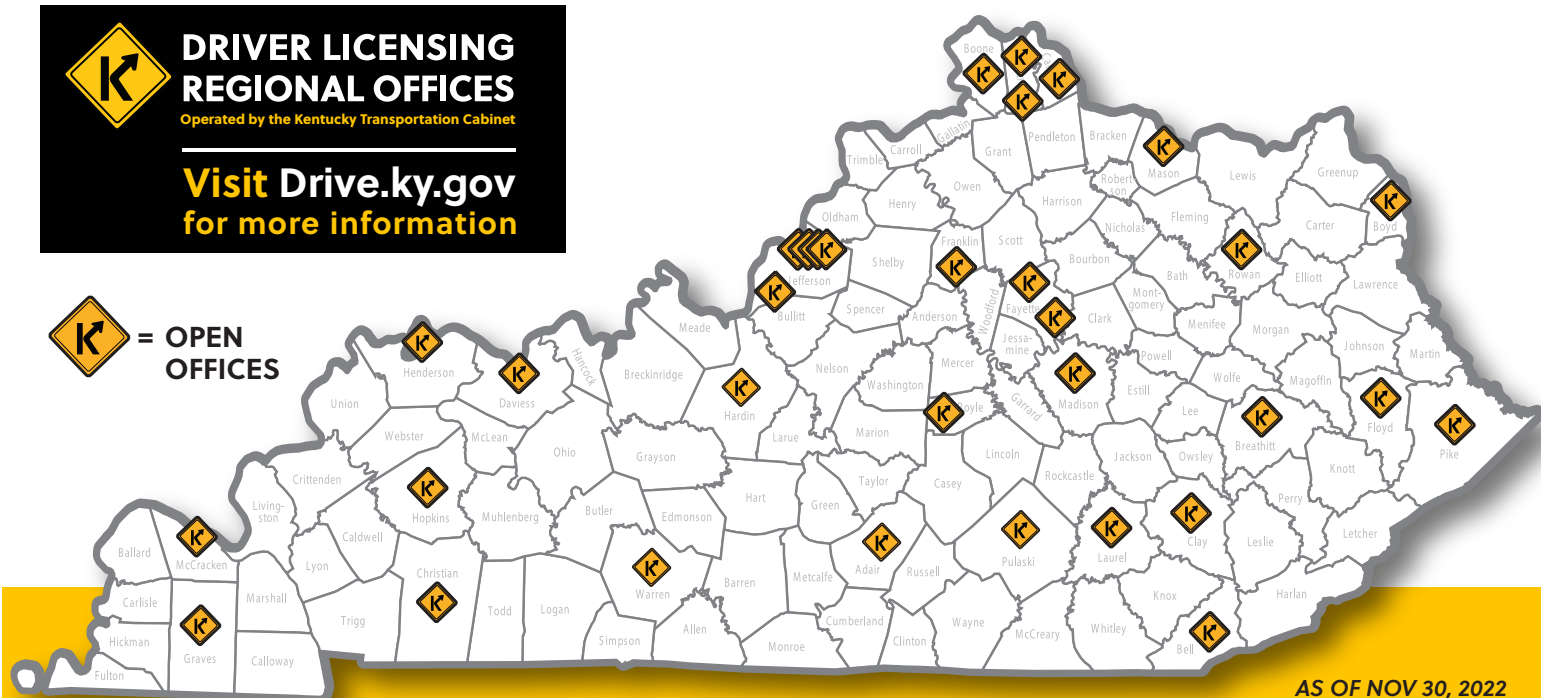

DRIVER LICENSING REGIONAL OFFICES

Operated by the Kentucky Transportation Cabinet

Visit Drive.ky.gov
for more information

AS OF NOV 30, 2022

VISIT ANY DRIVER LICENSING REGIONAL OFFICE TO REQUEST, RENEW OR REPLACE A DRIVING CREDENTIAL.
(Kentuckians requiring driver testing must schedule an appointment with Kentucky State Police at kentuckystatepolice.org/driver-testing)

BELLEVUE

103 LANDMARK DRIVE
BELLEVUE, KY 41073

BOWLING GREEN

360 EAST 8TH AVE, STE 111
BOWLING GREEN, KY 42101

BURLINGTON

6159 1ST FINANCIAL DRIVE, STE 200
BURLINGTON, KY 41005

CATLETTSBURG

2900 LOUISA STREET, STE 2
CATLETTSBURG, KY 41129

FRANKFORT

200 MERO STREET
FRANKFORT, KY 40622

HENDERSON

374 BORAX DRIVE
HENDERSON, KY 42420

HOPKINSVILLE

901 A SOUTH MAIN STREET
HOPKINSVILLE, KY 42240

INDEPENDENCE

1655 DELAWARE CROSSING
INDEPENDENCE, KY 41051

MAYFIELD

355 CHARLES DRIVE
MAYFIELD, KY 42066

MAYSVILLE

668 KENTON STATION ROAD
MAYSVILLE, KY 41056

MOREHEAD

126 BRADLEY AVENUE
MOREHEAD, KY 40351

OWENSBORO

2620 KY HWY 81
OWENSBORO, KY 42301