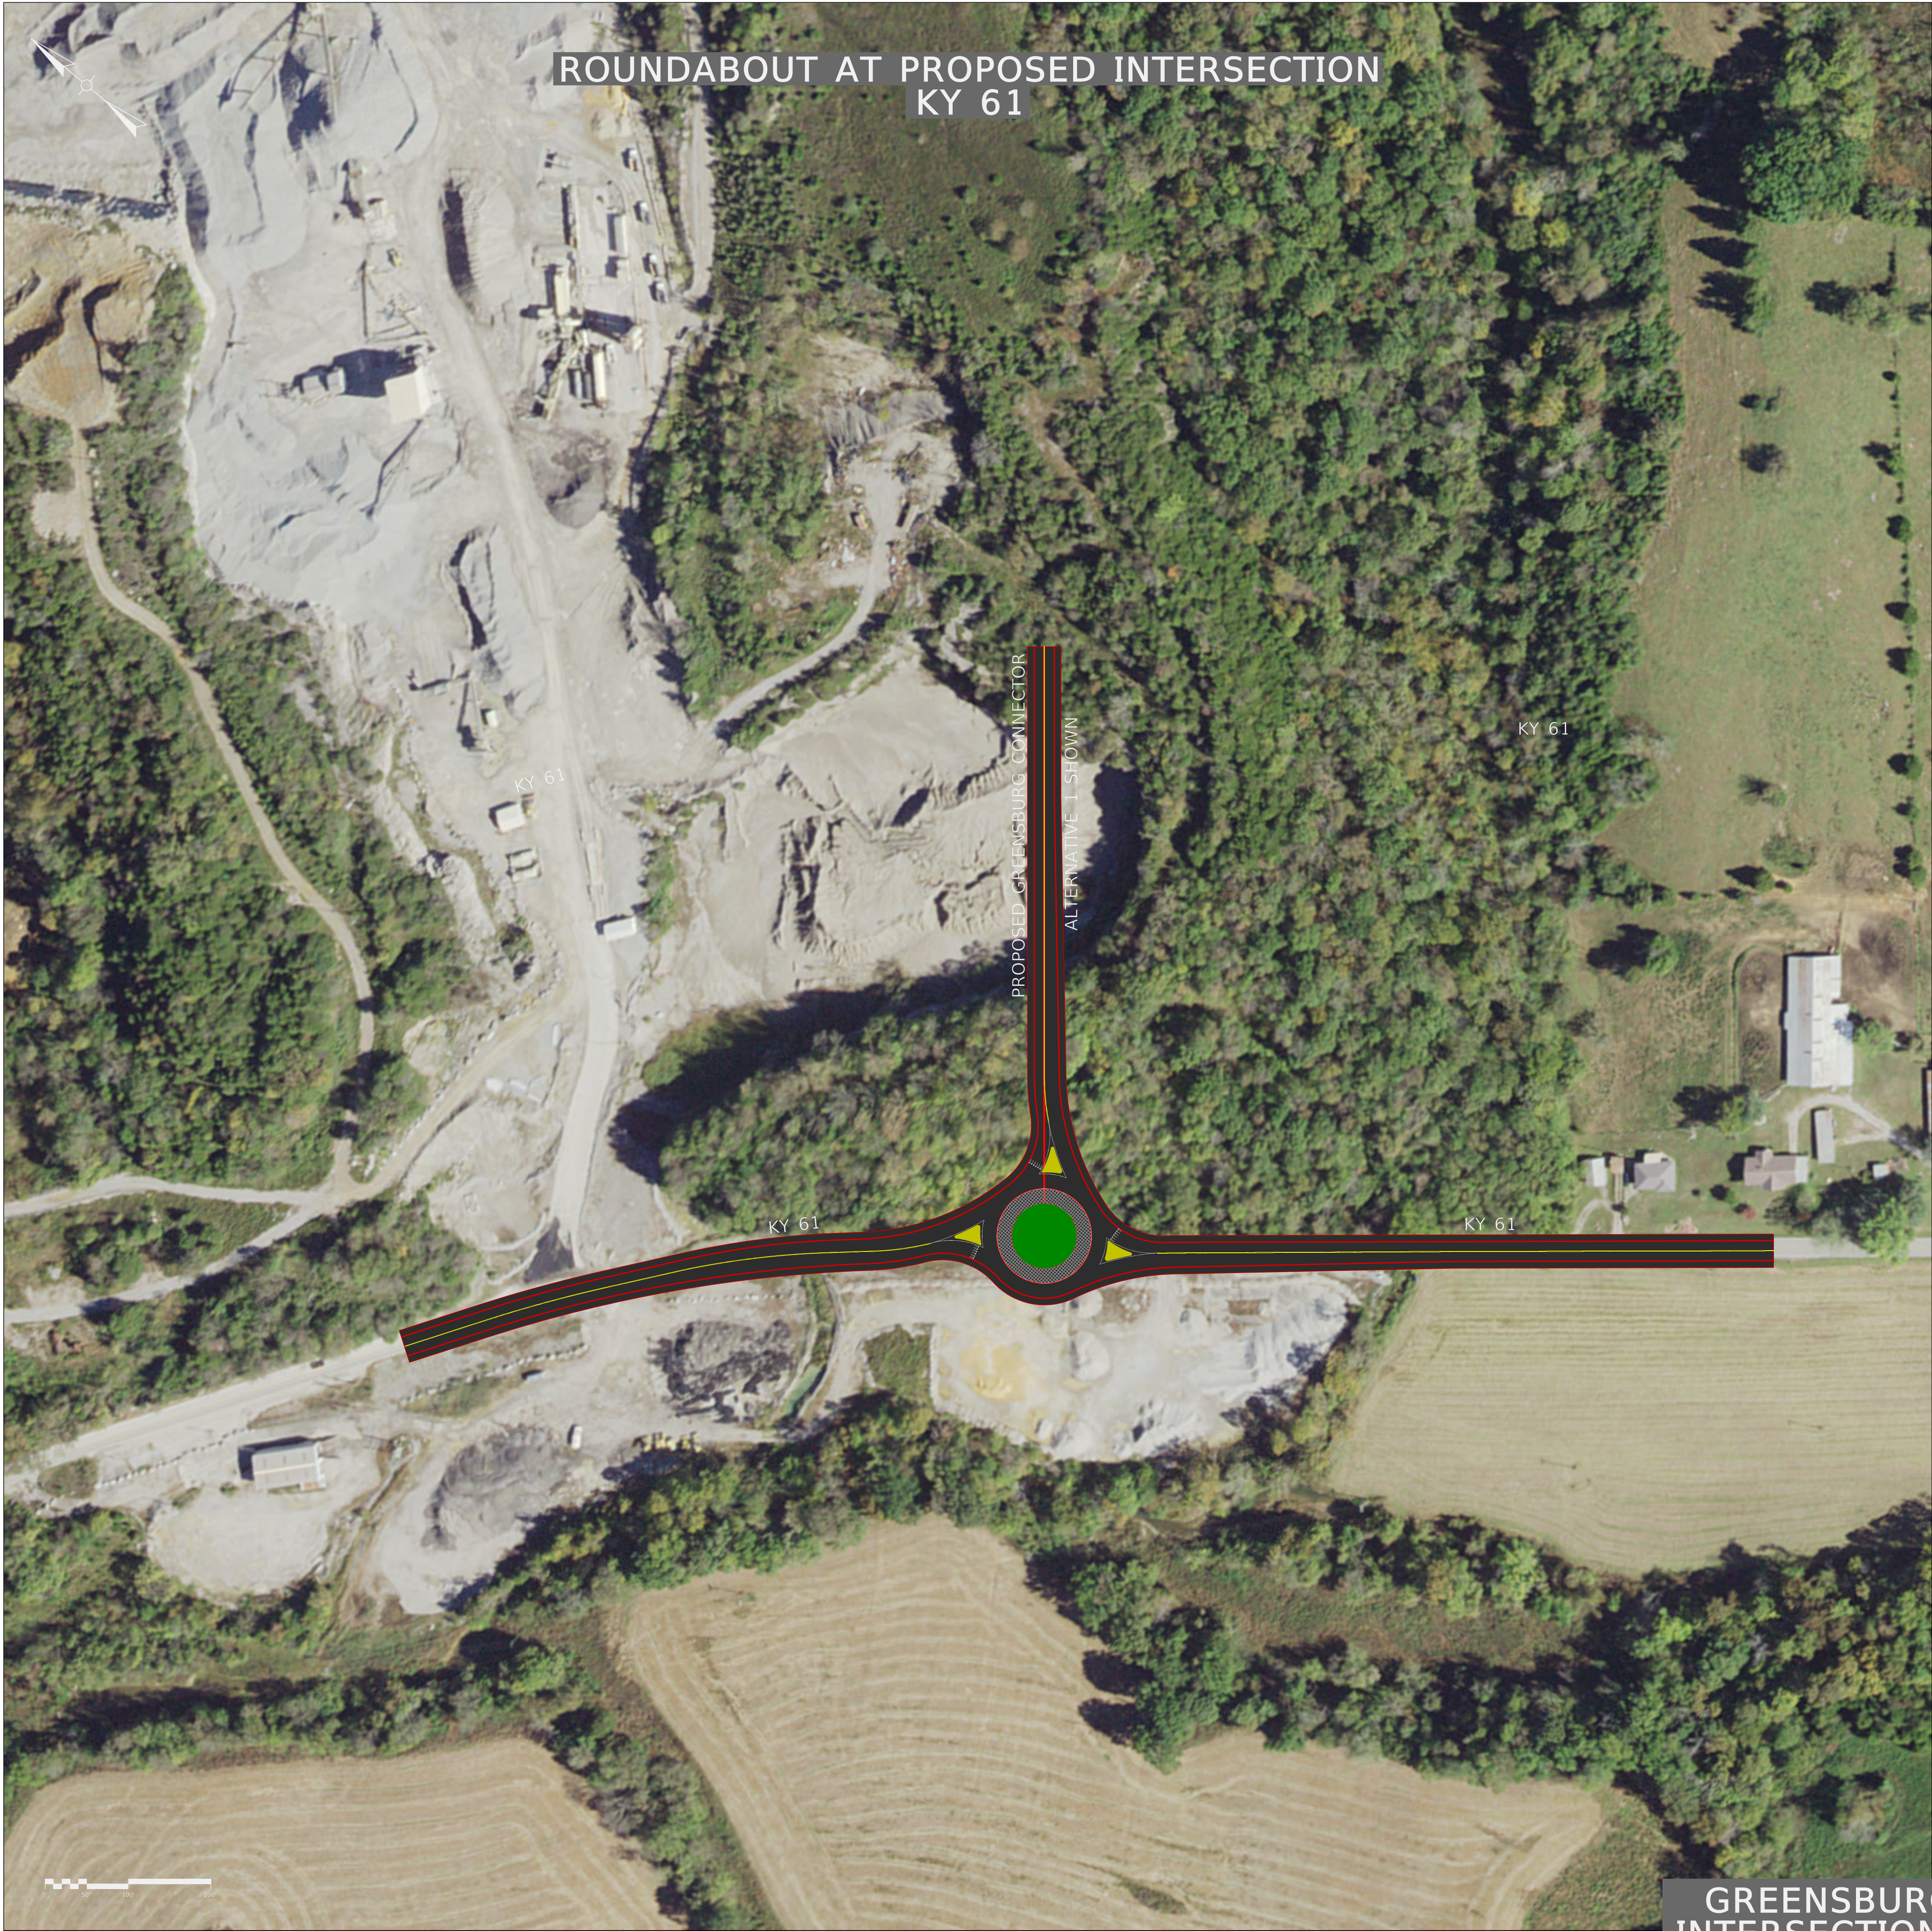

ROUNDBOUT AT PROPOSED INTERSECTION
KY 61

T-INTERSECTION AT PROPOSED INTERSECTION
KY 61

GREENSBURG CONNECTOR
INTERSECTION ALTERNATIVES
GREEN COUNTY, KY
ITEM NUMBER: 4-398.00

ROUNDBOUT AT PROPOSED INTERSECTION
CARLISLE AVENUE

T-INTERSECTION AT PROPOSED INTERSECTION
CARLISLE AVENUE