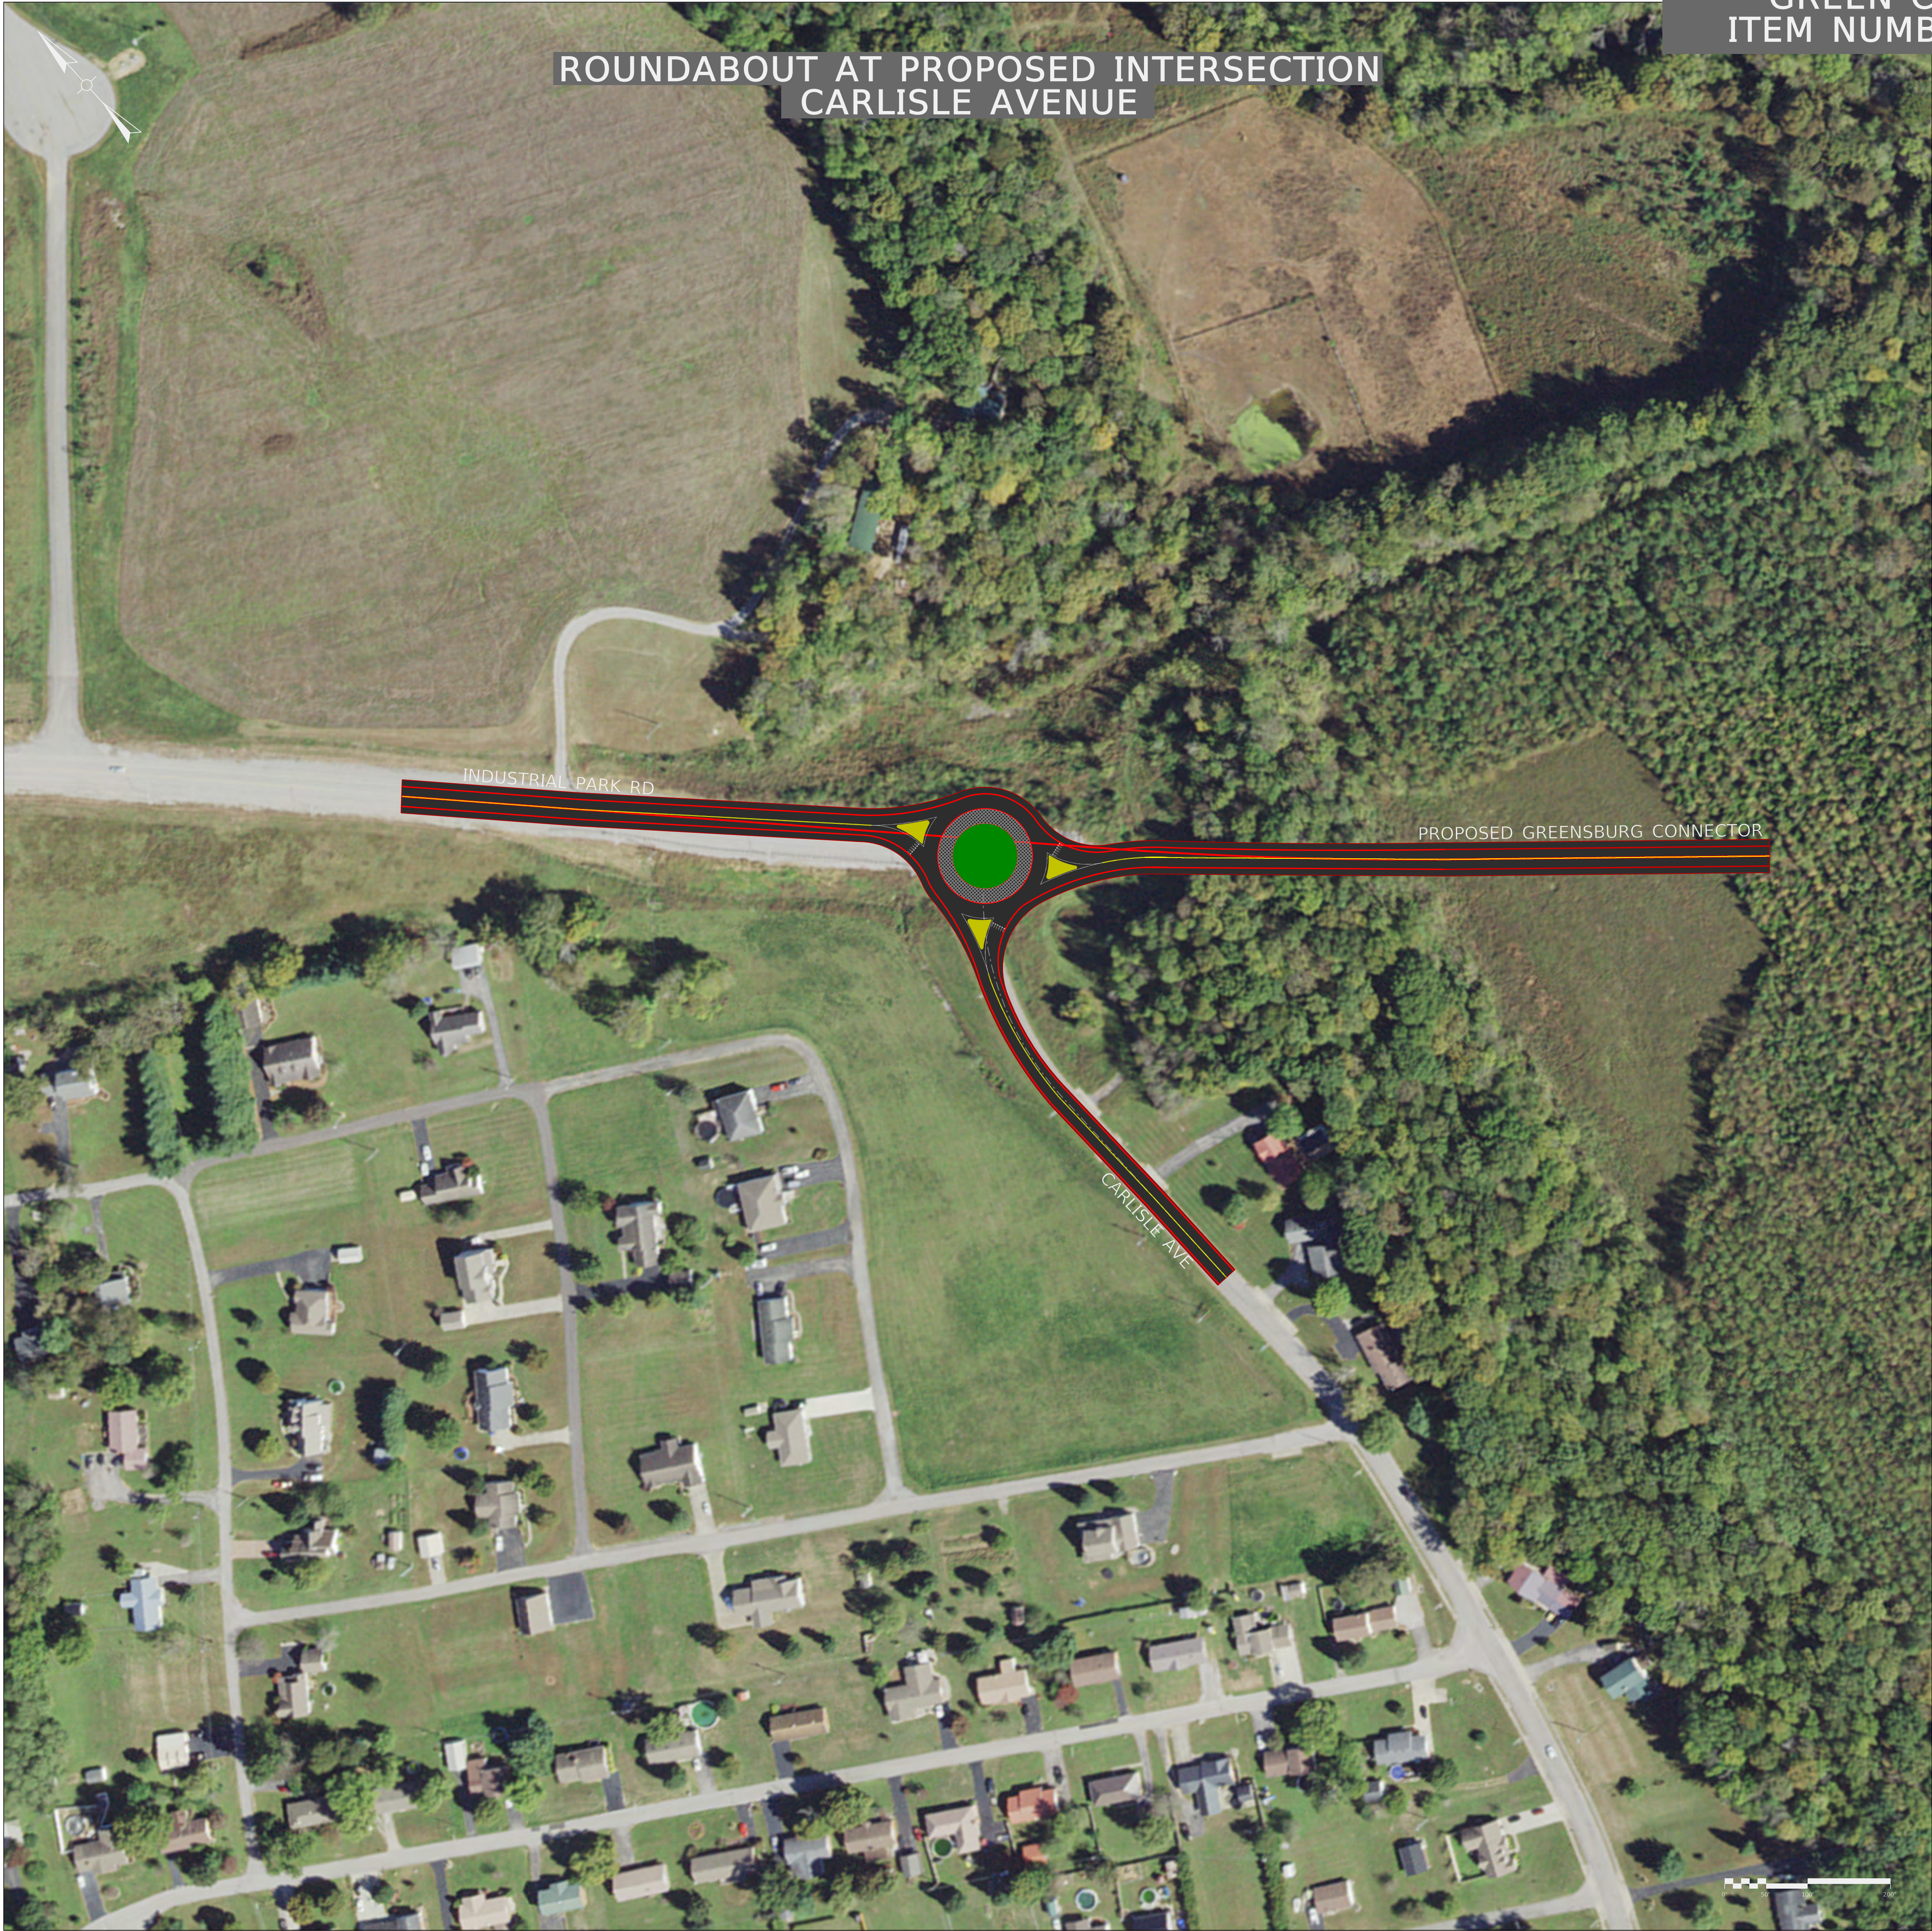

ROUNDBOUT AT PROPOSED INTERSECTION
KY 61

T-INTERSECTION AT PROPOSED INTERSECTION
KY 61

GREENSBURG CONNECTOR
INTERSECTION ALTERNATIVES
GREEN COUNTY, KY
ITEM NUMBER: 4-398.00

ROUNDBOUT AT PROPOSED INTERSECTION
CARLISLE AVENUE

T-INTERSECTION AT PROPOSED INTERSECTION
CARLISLE AVENUE