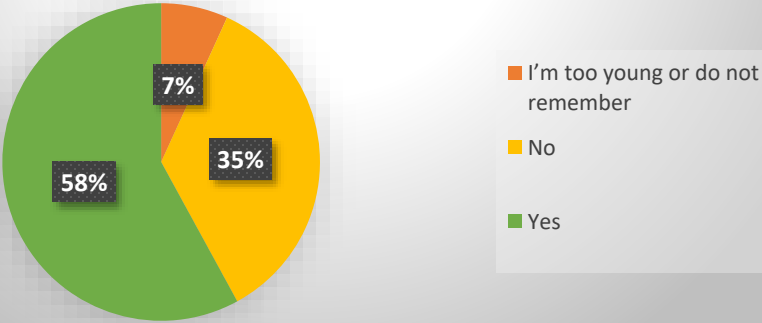

Did you ever cross the W Broadway Bridge before it was closed to traffic in 1993?