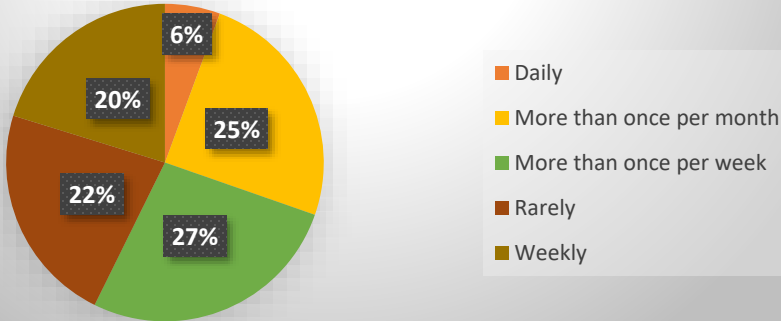

**W. Broadway Bridge; Frankfort, KY  
Public Meeting October 27, 2020  
Poll Results**

**Which most specifically describes where you live?**

**How often do you visit River View Park, including the Farmers Market and amphitheater?**