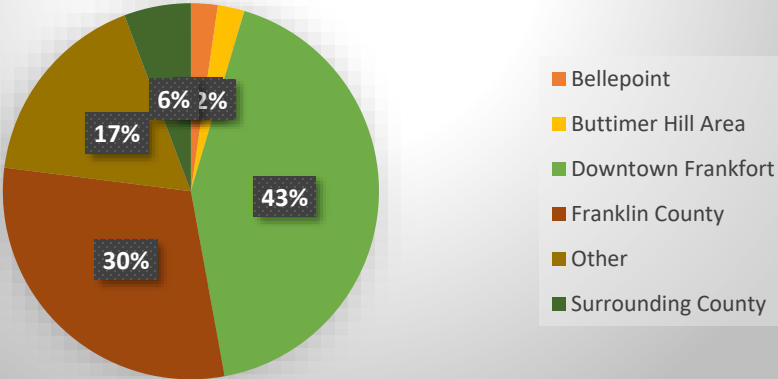

**W. Broadway Bridge; Frankfort, KY  
Public Meeting October 27, 2020  
Poll Results**

**Which most specifically describes where you live?**

**How often do you visit River View Park, including the Farmers Market and amphitheater?**