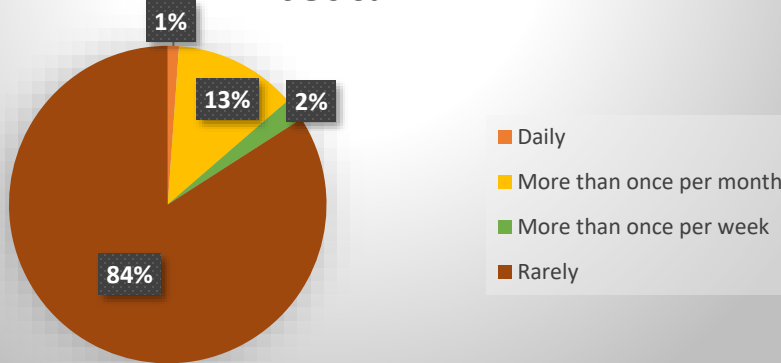

How often do you pass beneath the W. Broadway Bridge on the river/by boat?