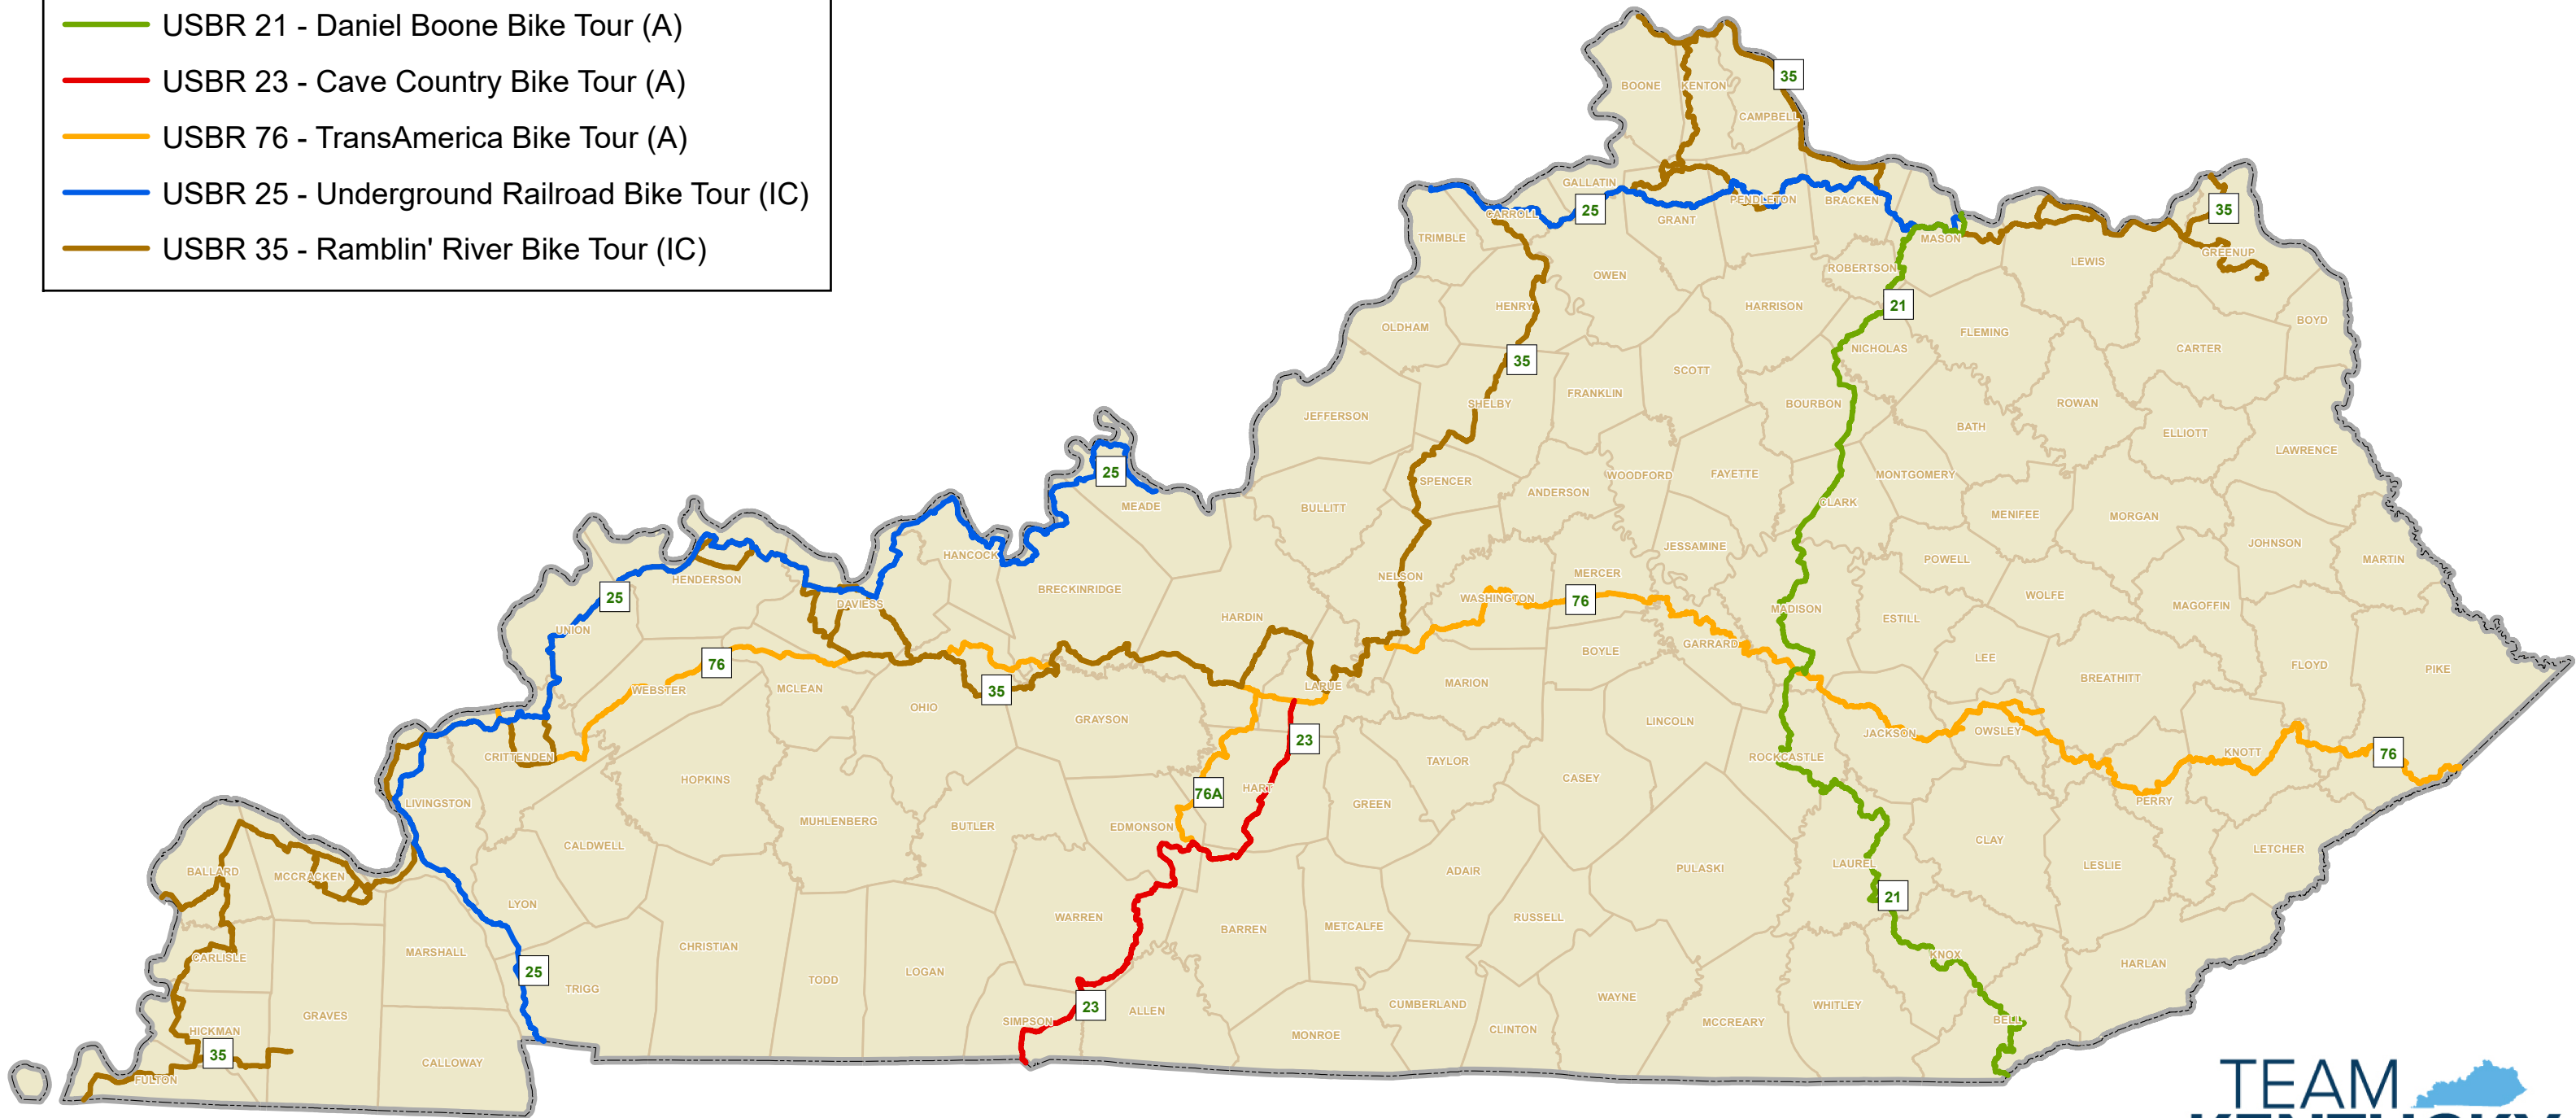

# U.S. BICYCLE ROUTES IN KENTUCKY

## AASHTO Approved (A) and Identified Corridors (IC)

### U.S. Bicycle Route

- USBR 21 - Daniel Boone Bike Tour (A)
- USBR 23 - Cave Country Bike Tour (A)
- USBR 76 - TransAmerica Bike Tour (A)
- USBR 25 - Underground Railroad Bike Tour (IC)
- USBR 35 - Ramblin' River Bike Tour (IC)

Map Updated: 2022