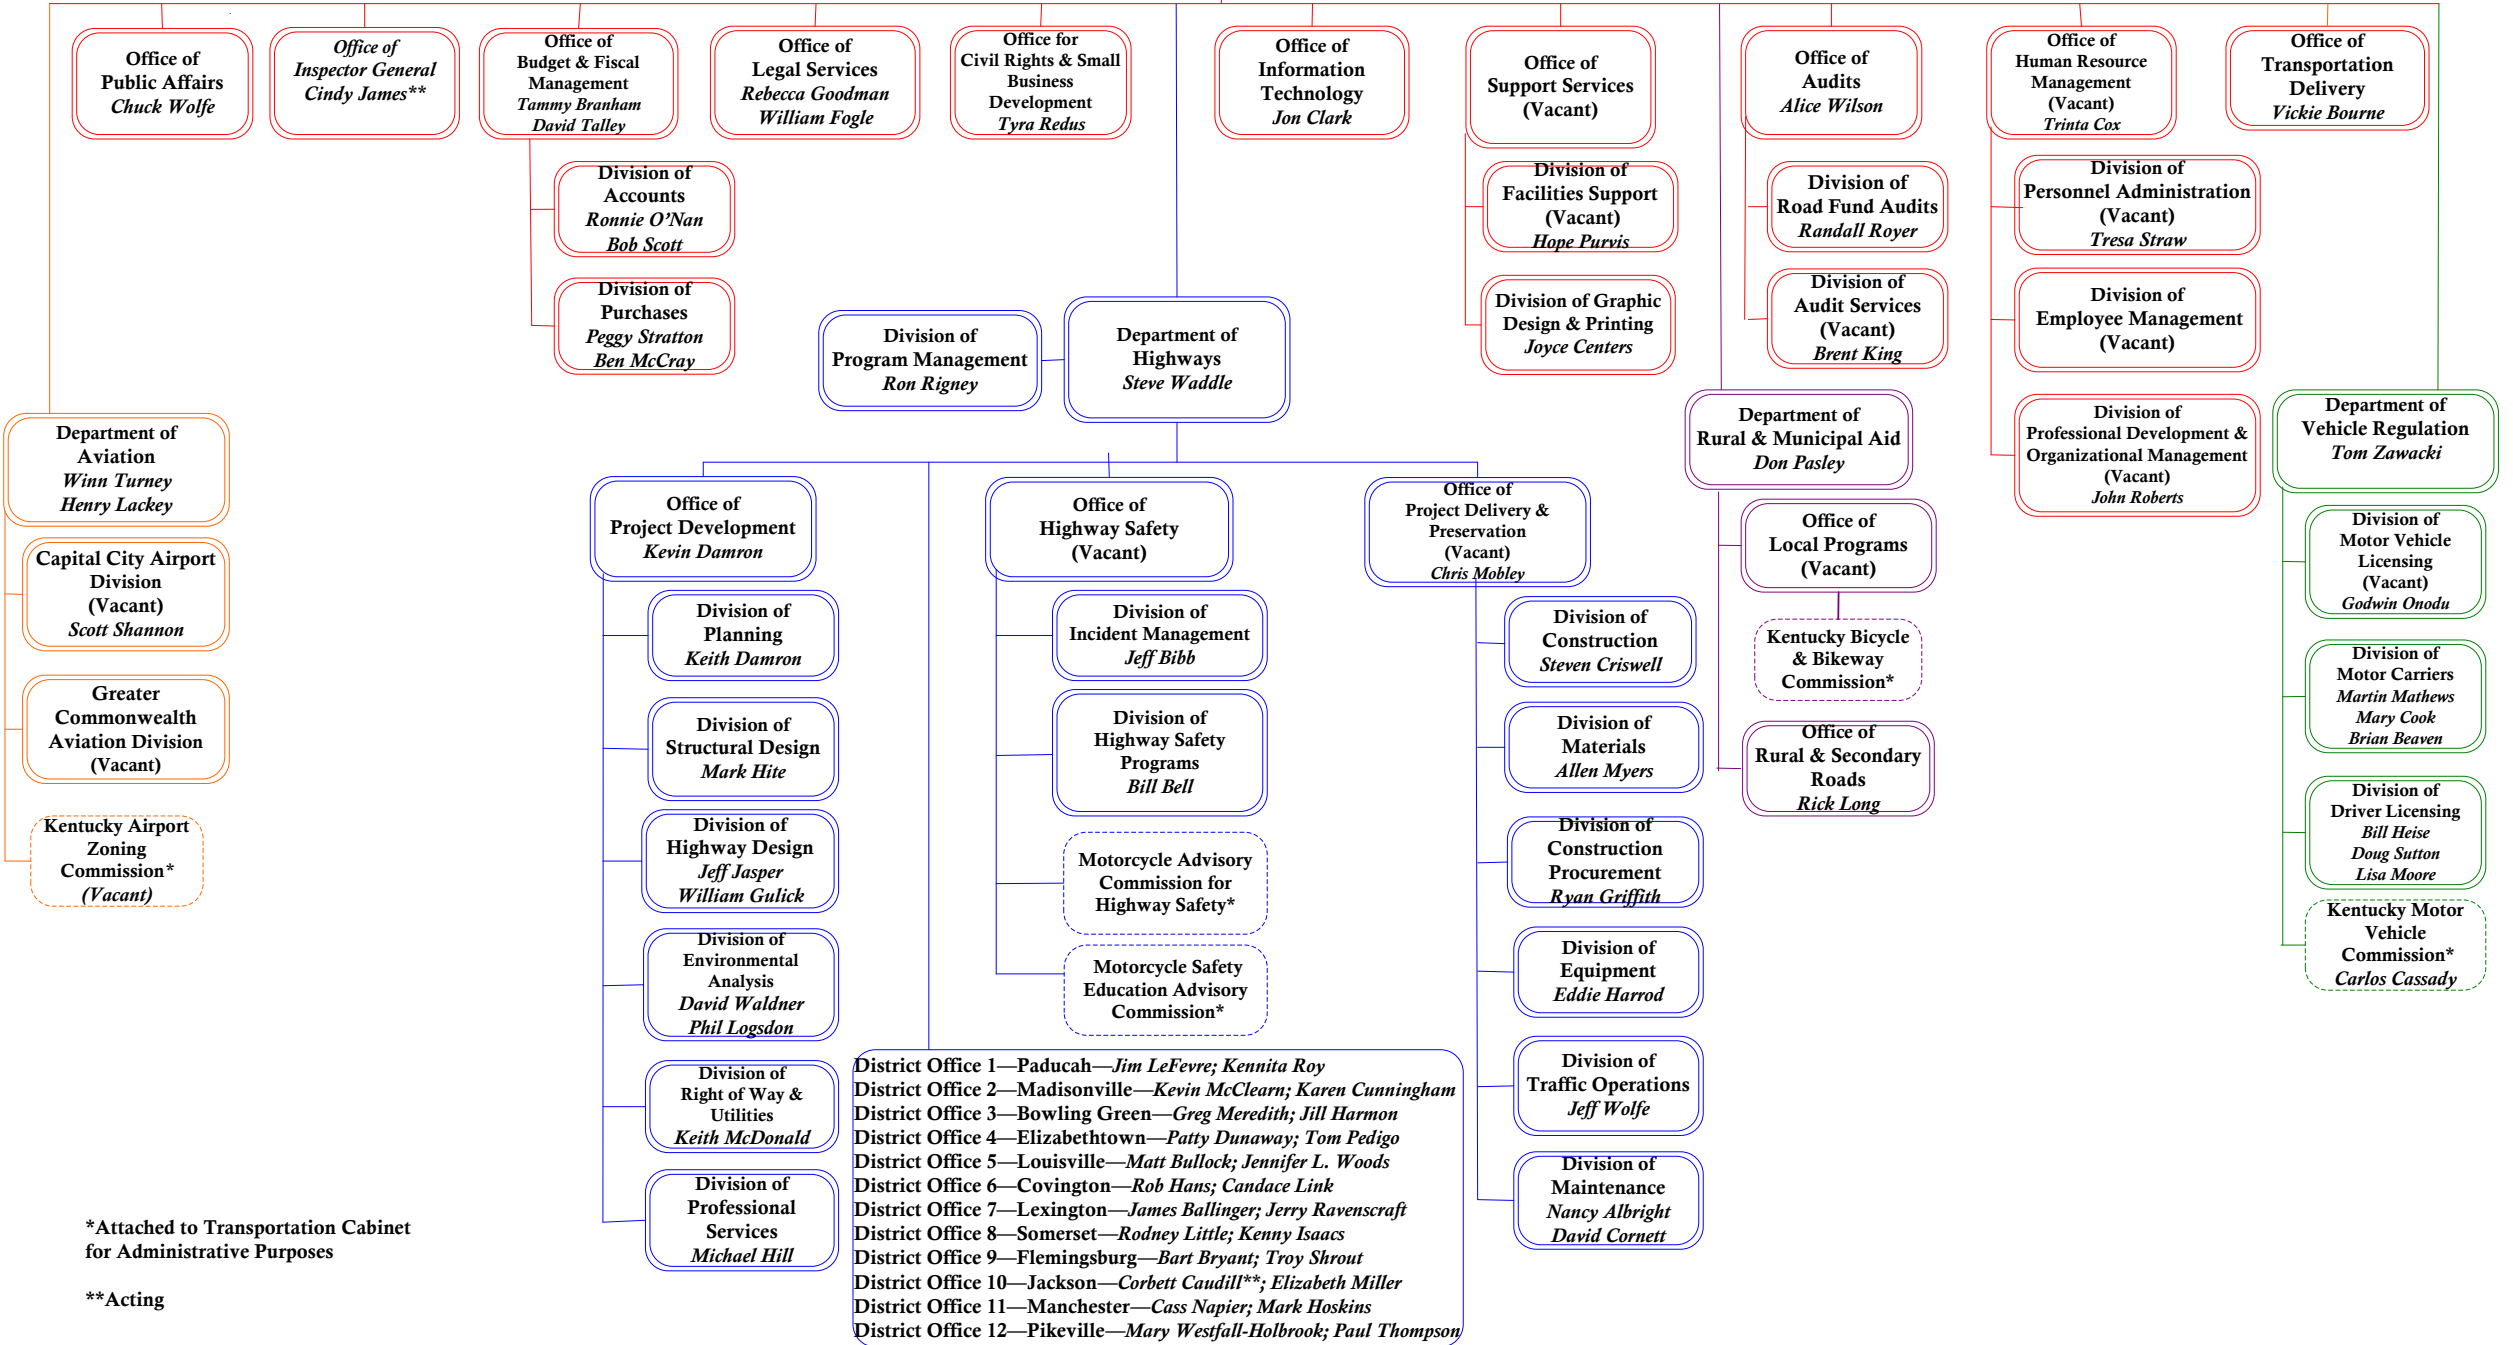

ORGANIZATIONAL CHART

OFFICE OF THE SECRETARY
Michael Hancock, Secretary
Geri Grigsby, Chief of Staff

*Attached to Transportation Cabinet for Administrative Purposes

**Acting