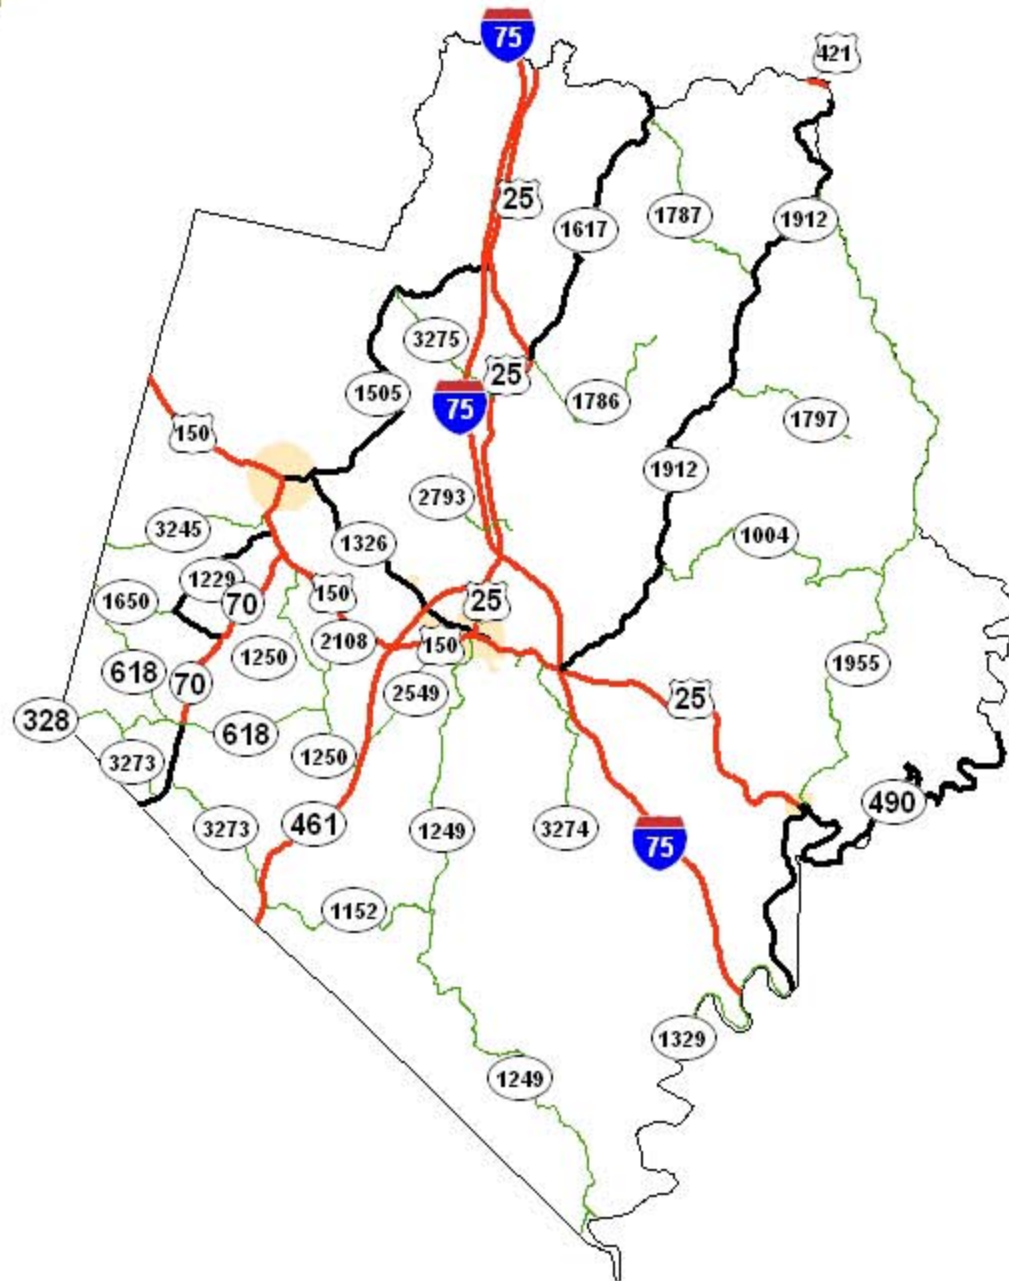

DEPARTMENT OF HIGHWAYS
MAP OF
ROCKCASTLE COUNTY
SHOWING
STATE MAINTAINED SYSTEM
PRIORITY NETWORK FOR
SNOW AND ICE REMOVAL
WINTER 2010

LEGEND
PRIORITY A ———
PRIORITY B ———
PRIORITY C ———